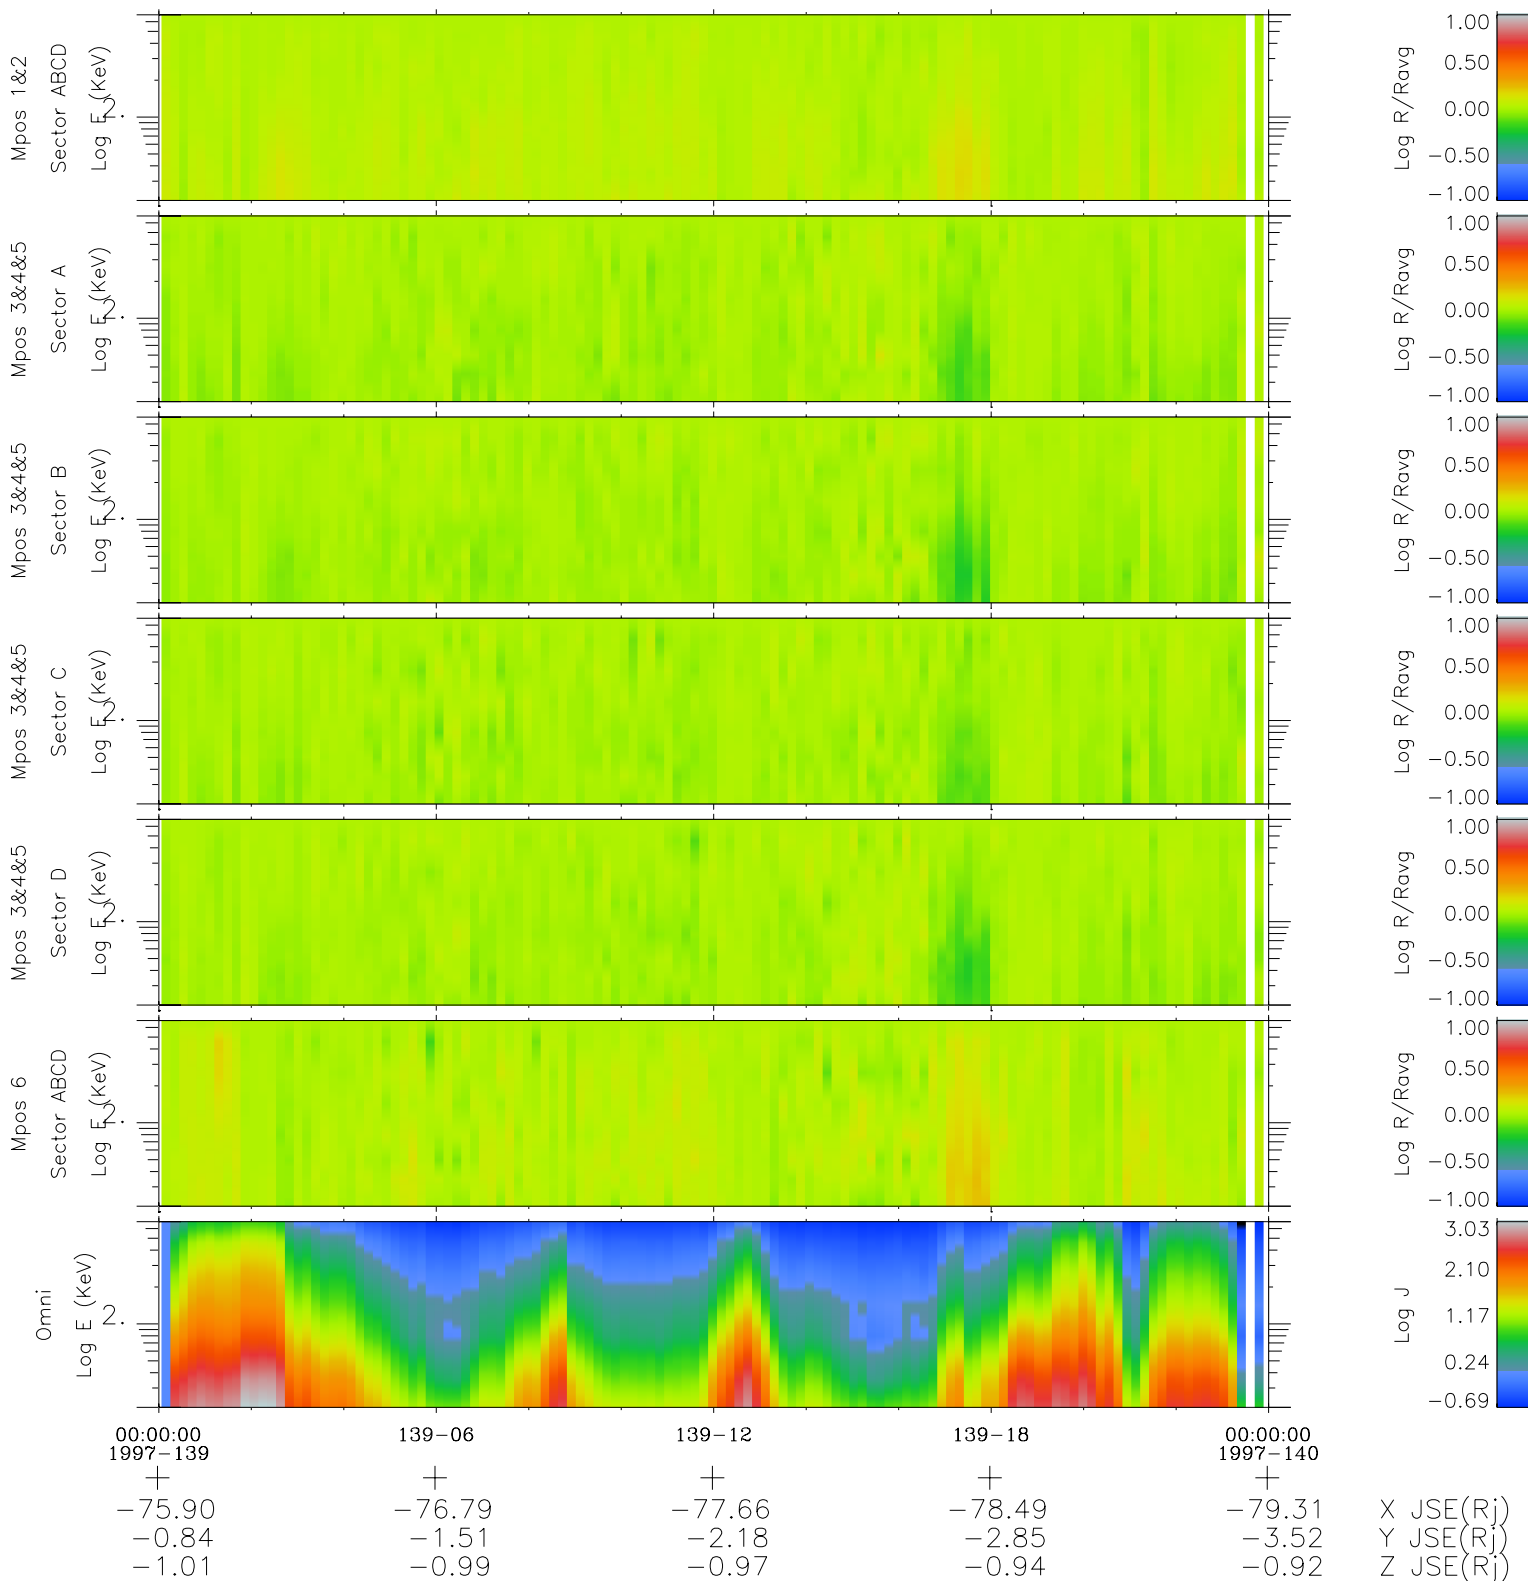

Galileo EPD Real Time R6 Electrons Spectra 97139

Software Version: RTSPEC_R6 V 1.20
 Data Production: 06-03-00
 Plot Production: Sat Sep 15 07:31:58 2001
 Color File: wondr3
 Geofactor File: 1.1

- ◇ = Jupiter look direction
- = Corotation look direction