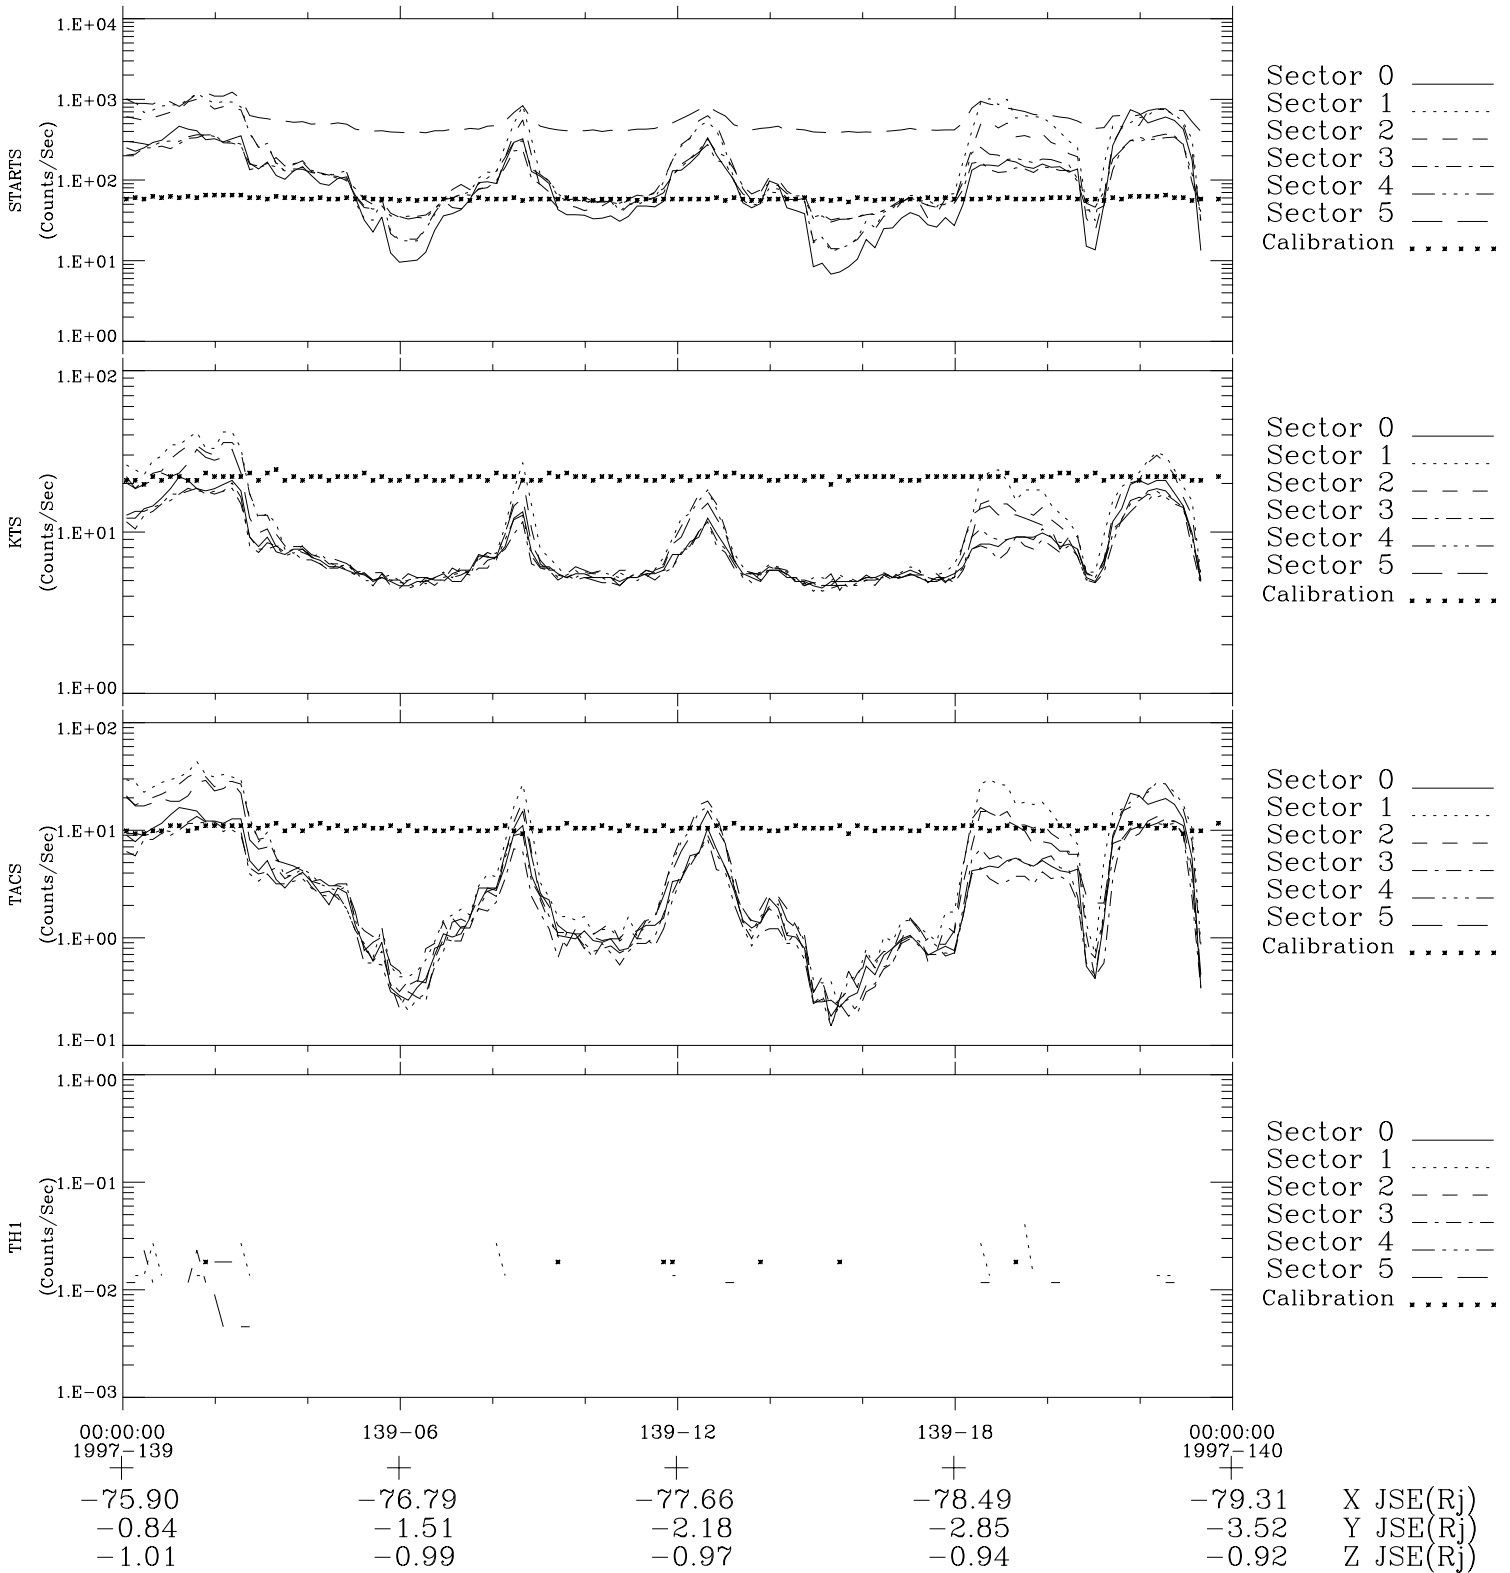

Galileo EPD Real-Time Six-Sector 97139

Software Version: RTLINE_R6 V 1.20
Data Production: 06-03-00
Plot Production: Sat Sep 15 07:34:18 2001

◇ = Jupiter look direction
□ = Corotation look direction