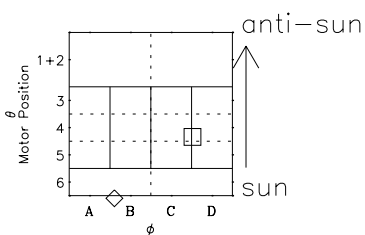

Galileo EPD Real-Time Six-Sector 97139

Software Version: RTLINE_R6 V 1.20
Data Production: 06-03-00
Plot Production: Sat Sep 15 07:34:18 2001

◇ = Jupiter look direction
□ = Corotation look direction