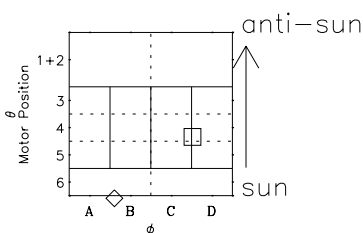

Galileo EPD Real-Time Six-Sector 97139

Software Version: RTLINE_R6 V 1.20
Data Production: 06-03-00
Plot Production: Sat Sep 15 07:34:18 2001

◇ = Jupiter look direction
□ = Corotation look direction