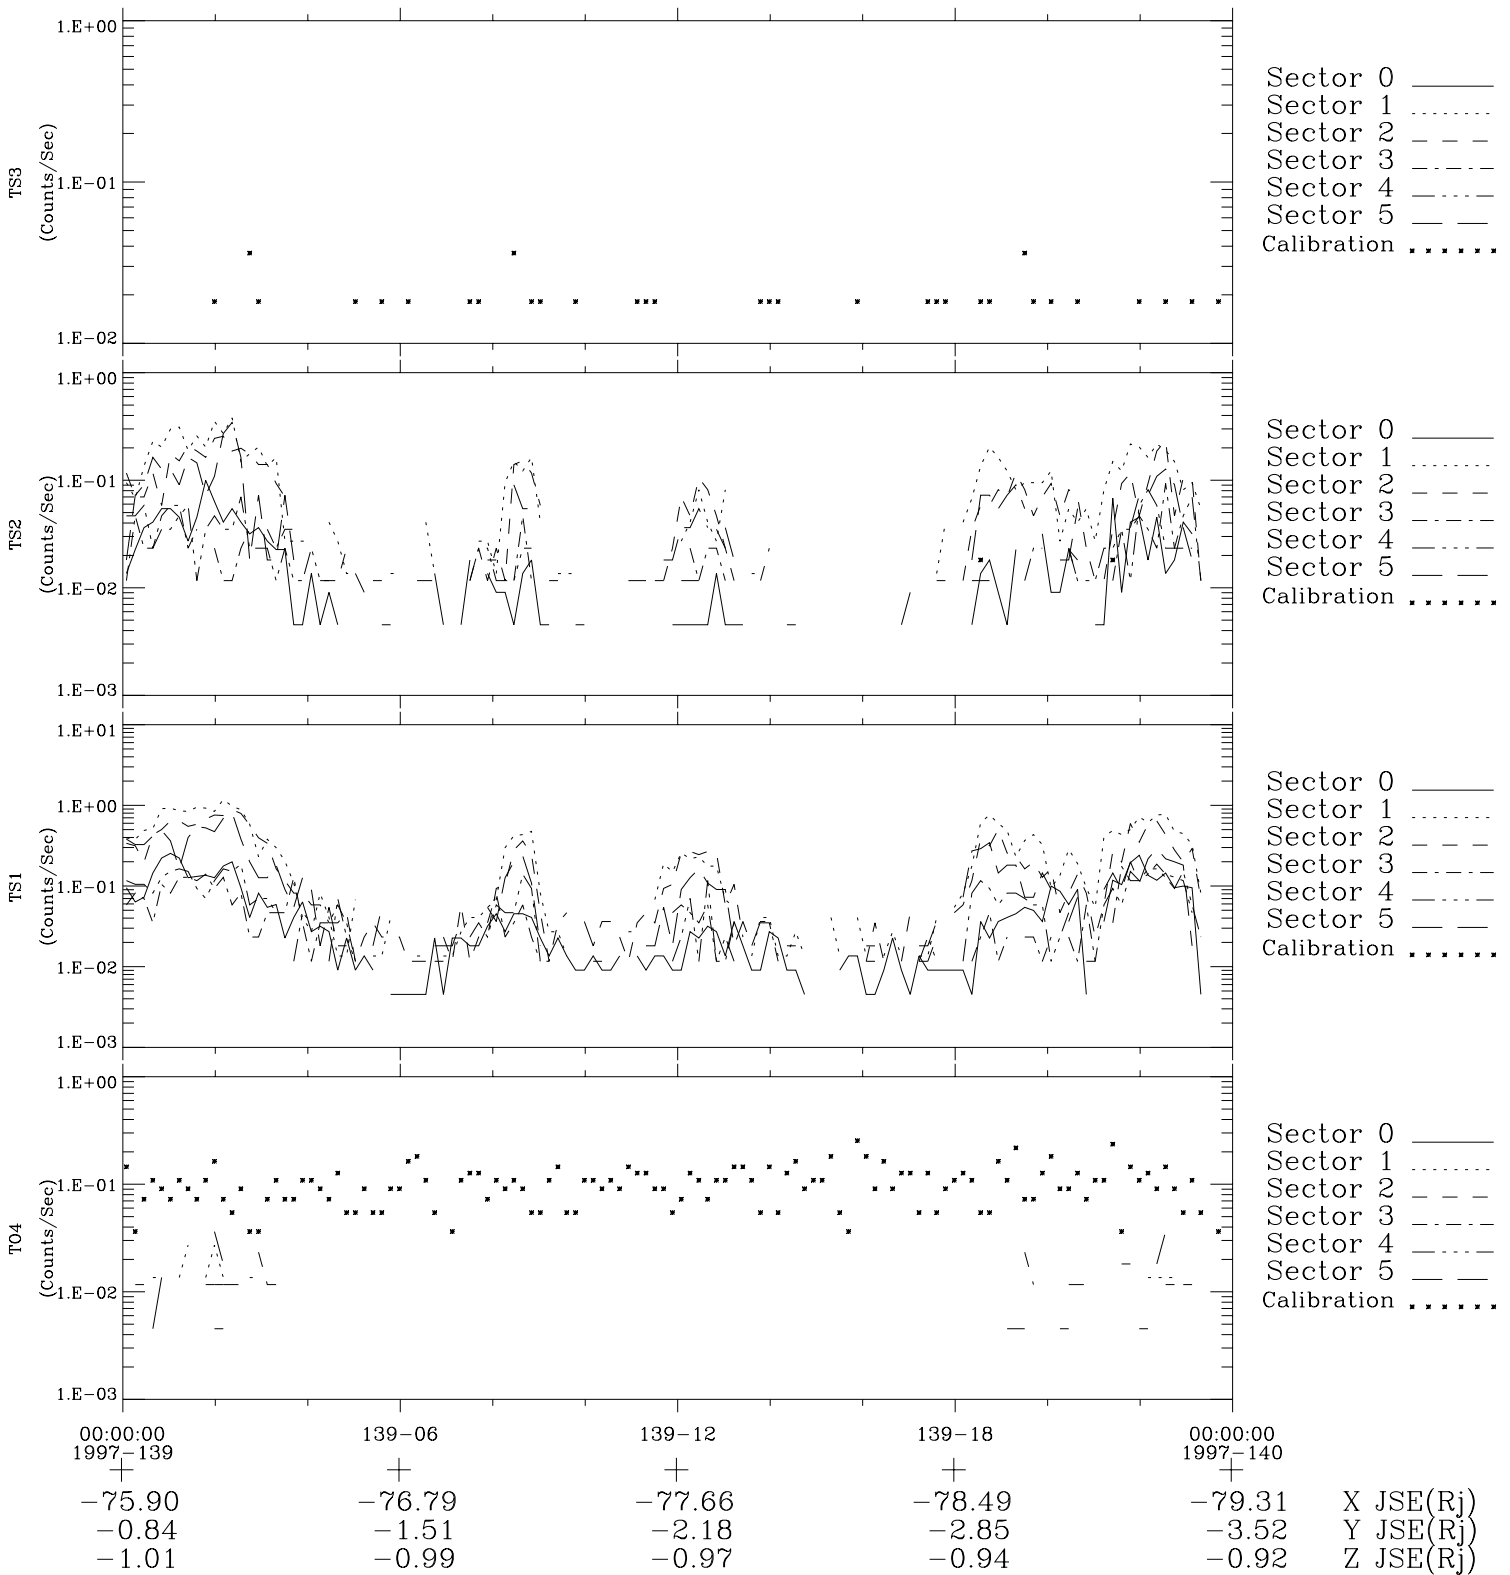

Galileo EPD Real-Time Six-Sector 97139

Software Version: RTLINE_R6 V 1.20
Data Production: 06-03-00
Plot Production: Sat Sep 15 07:34:18 2001

◇ = Jupiter look direction
□ = Corotation look direction