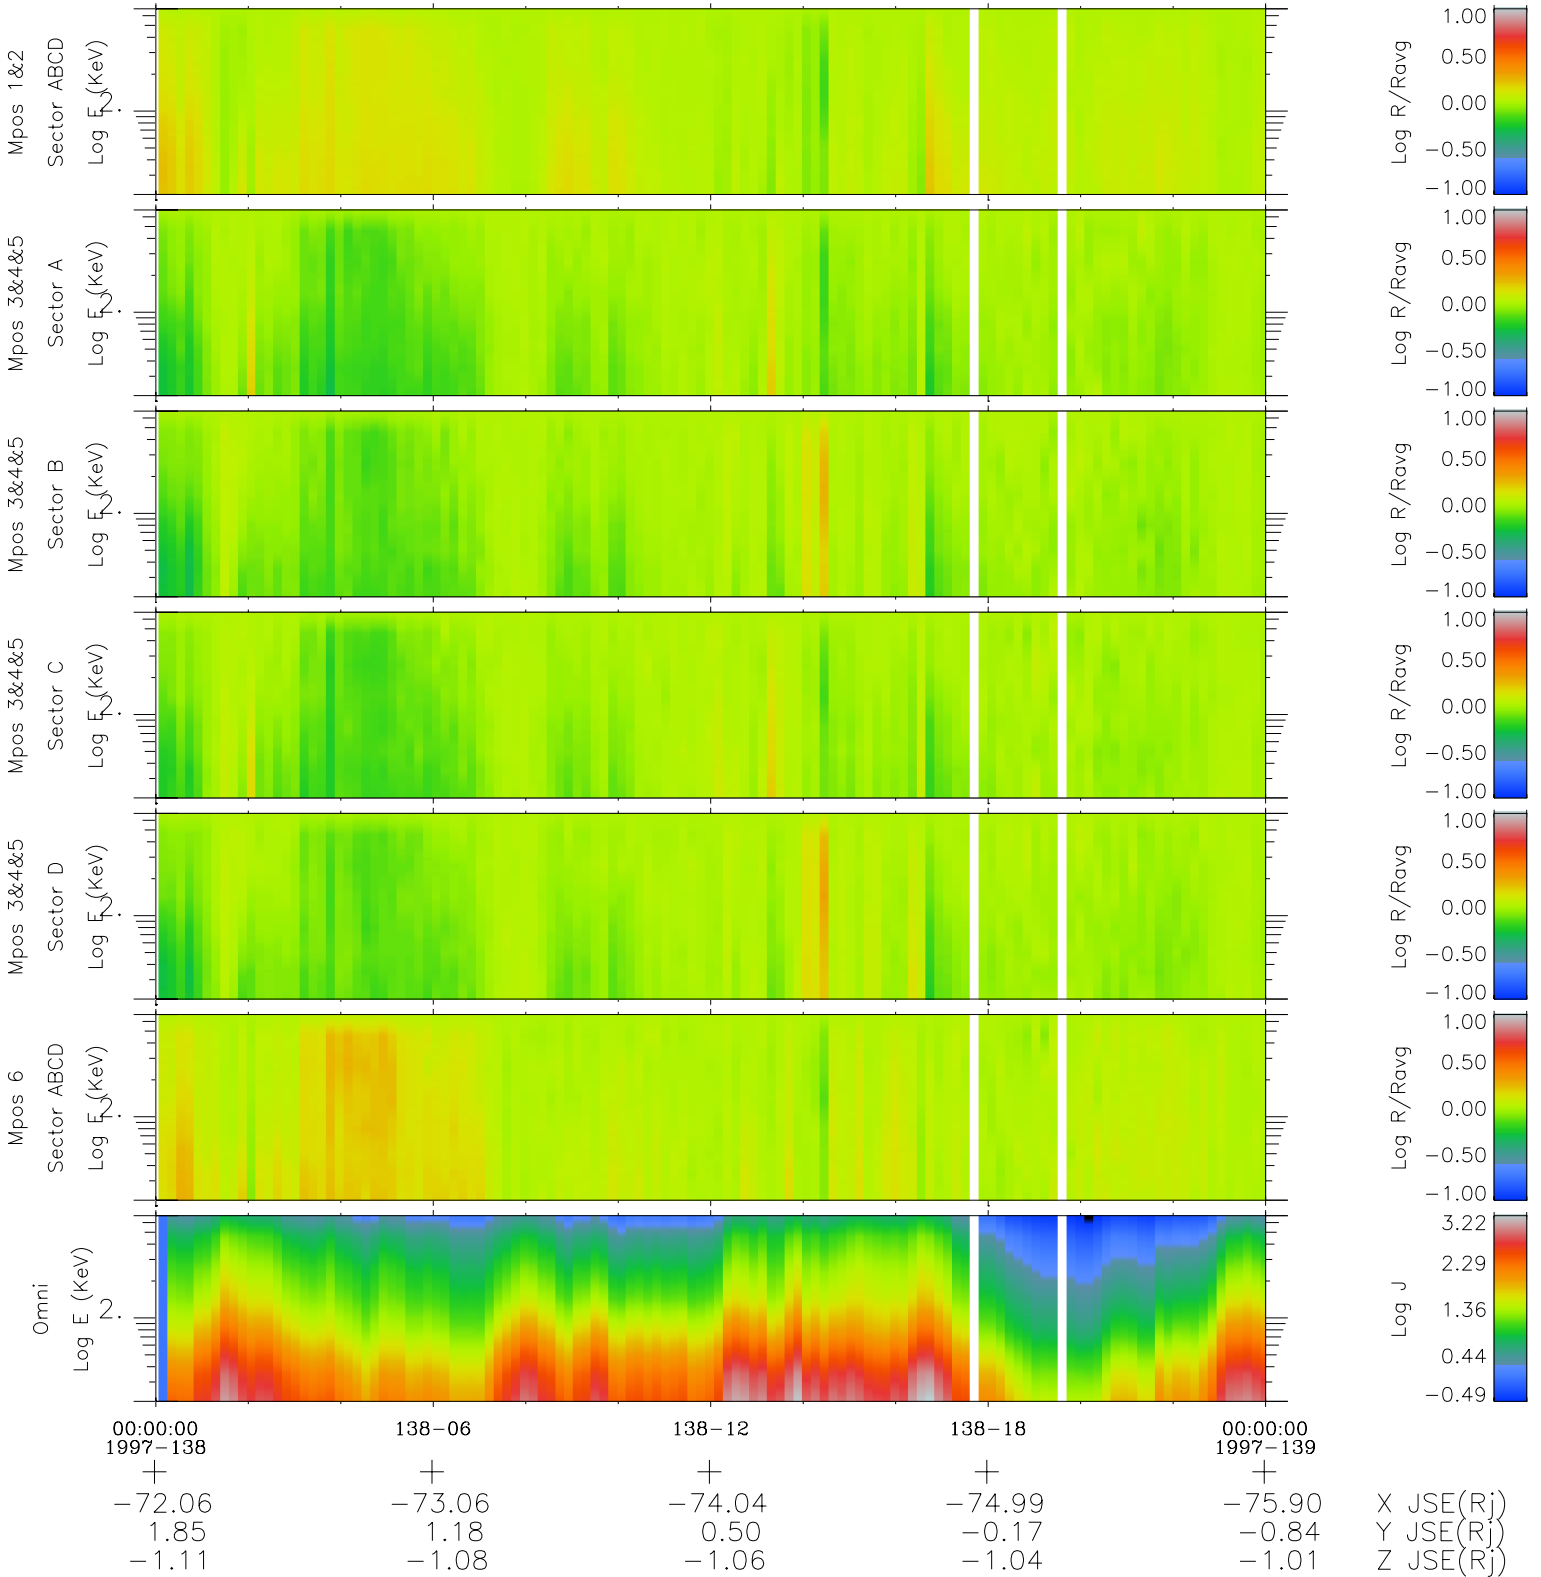

# Galileo EPD Real Time R6 Electrons Spectra 97138

Software Version: RTSPEC\_R6 V 1.20  
 Data Production: 06-03-00  
 Plot Production: Sat Sep 15 07:23:32 2001  
 Color File: wondr3  
 Geofactor File: 1.1

- ◇ = Jupiter look direction
- = Corotation look direction