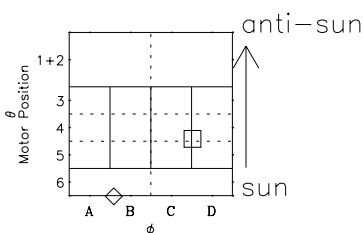

Galileo EPD Real-Time Six-Sector 97138

Software Version: RTLINE_R6 V 1.20
Data Production: 06-03-00
Plot Production: Sat Sep 15 07:25:52 2001

◇ = Jupiter look direction
□ = Corotation look direction