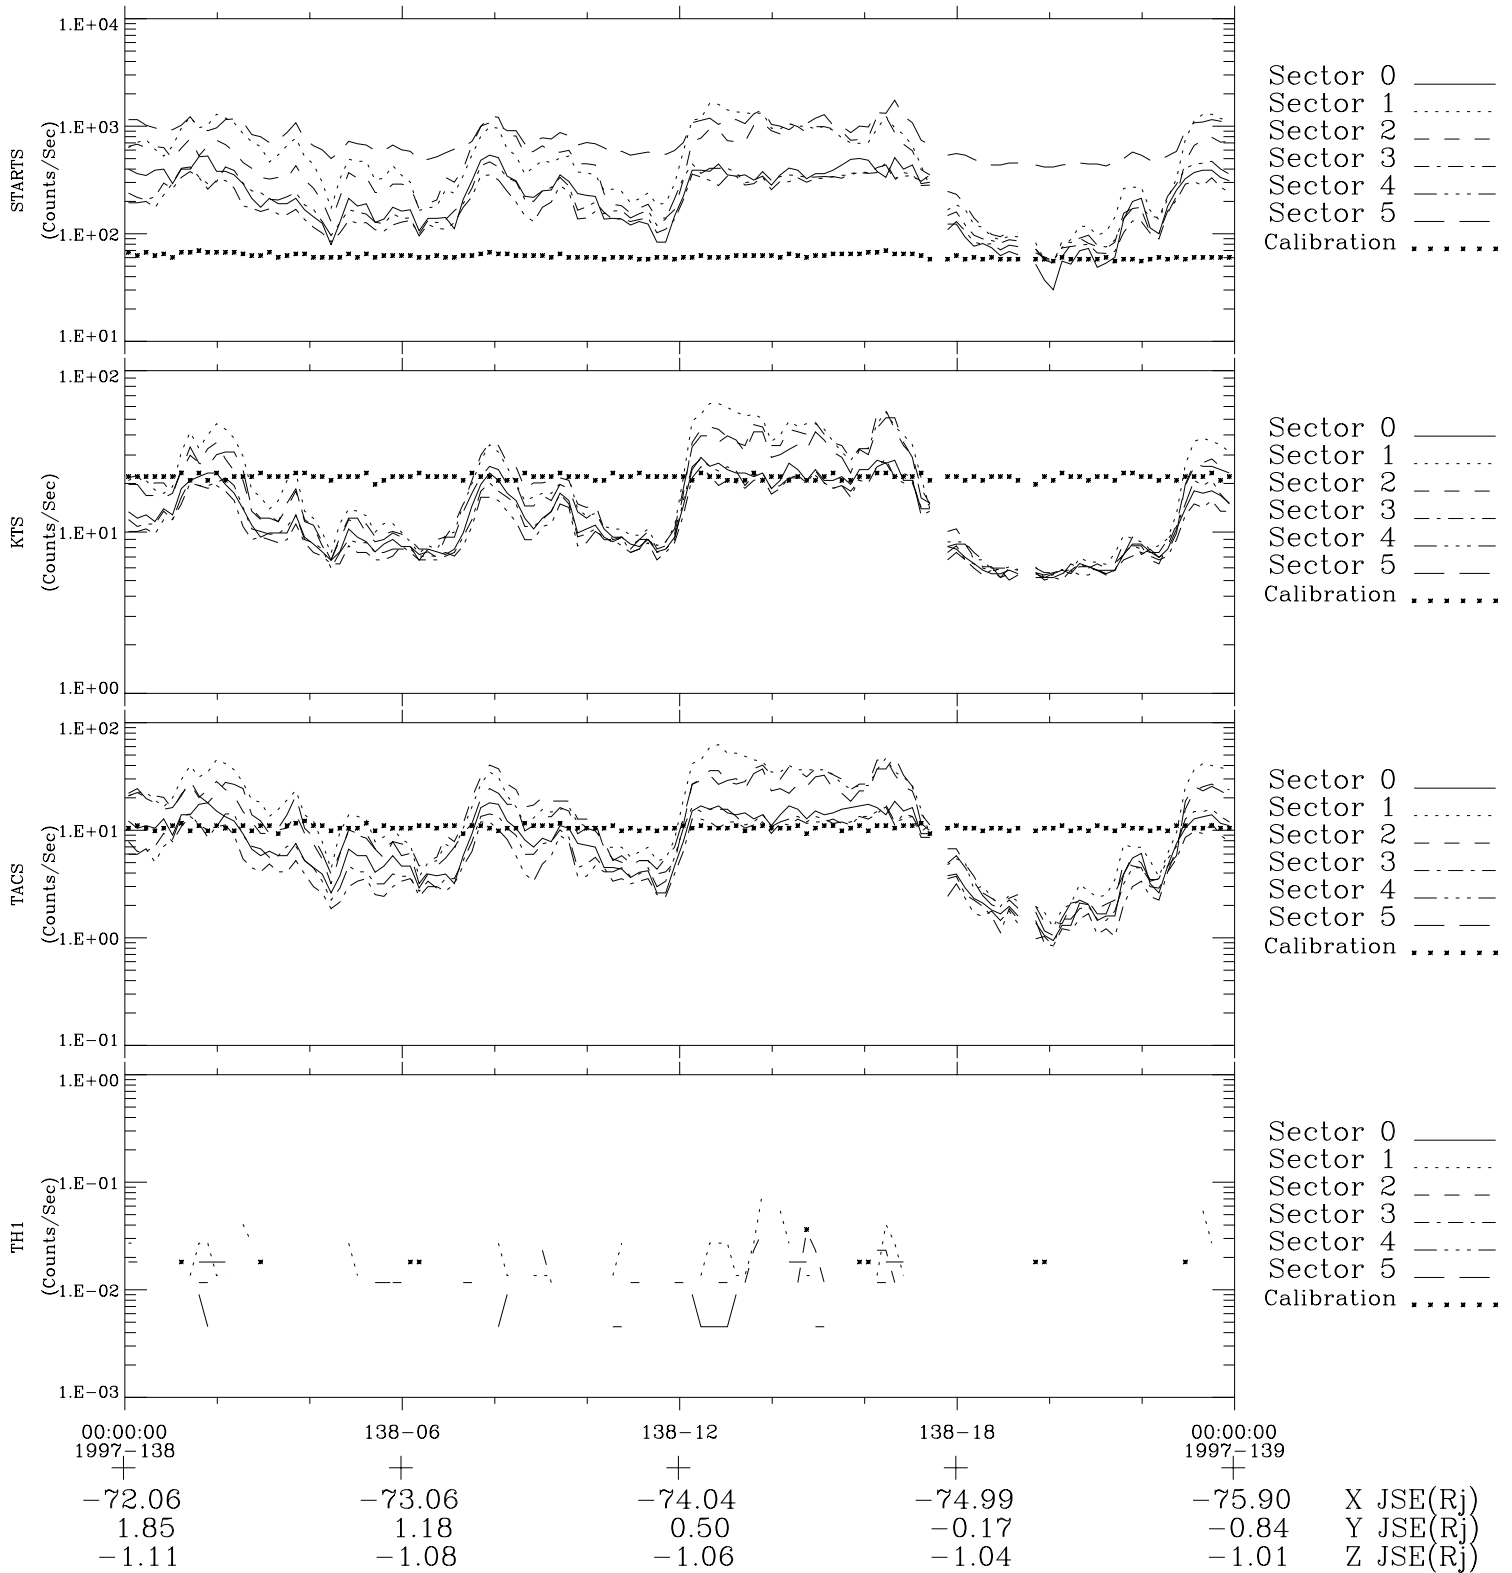

Galileo EPD Real-Time Six-Sector 97138

Software Version: RTLINE_R6 V 1.20
Data Production: 06-03-00
Plot Production: Sat Sep 15 07:25:52 2001

◇ = Jupiter look direction
□ = Corotation look direction