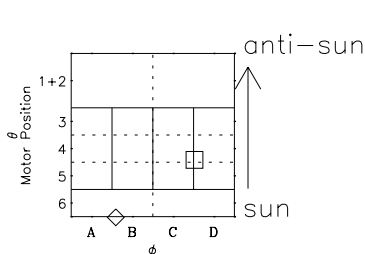

# Galileo EPD Real-Time Six-Sector 97138

Software Version: RTLINE\_R6 V 1.20  
Data Production: 06-03-00  
Plot Production: Sat Sep 15 07:25:51 2001

◇ = Jupiter look direction  
□ = Corotation look direction