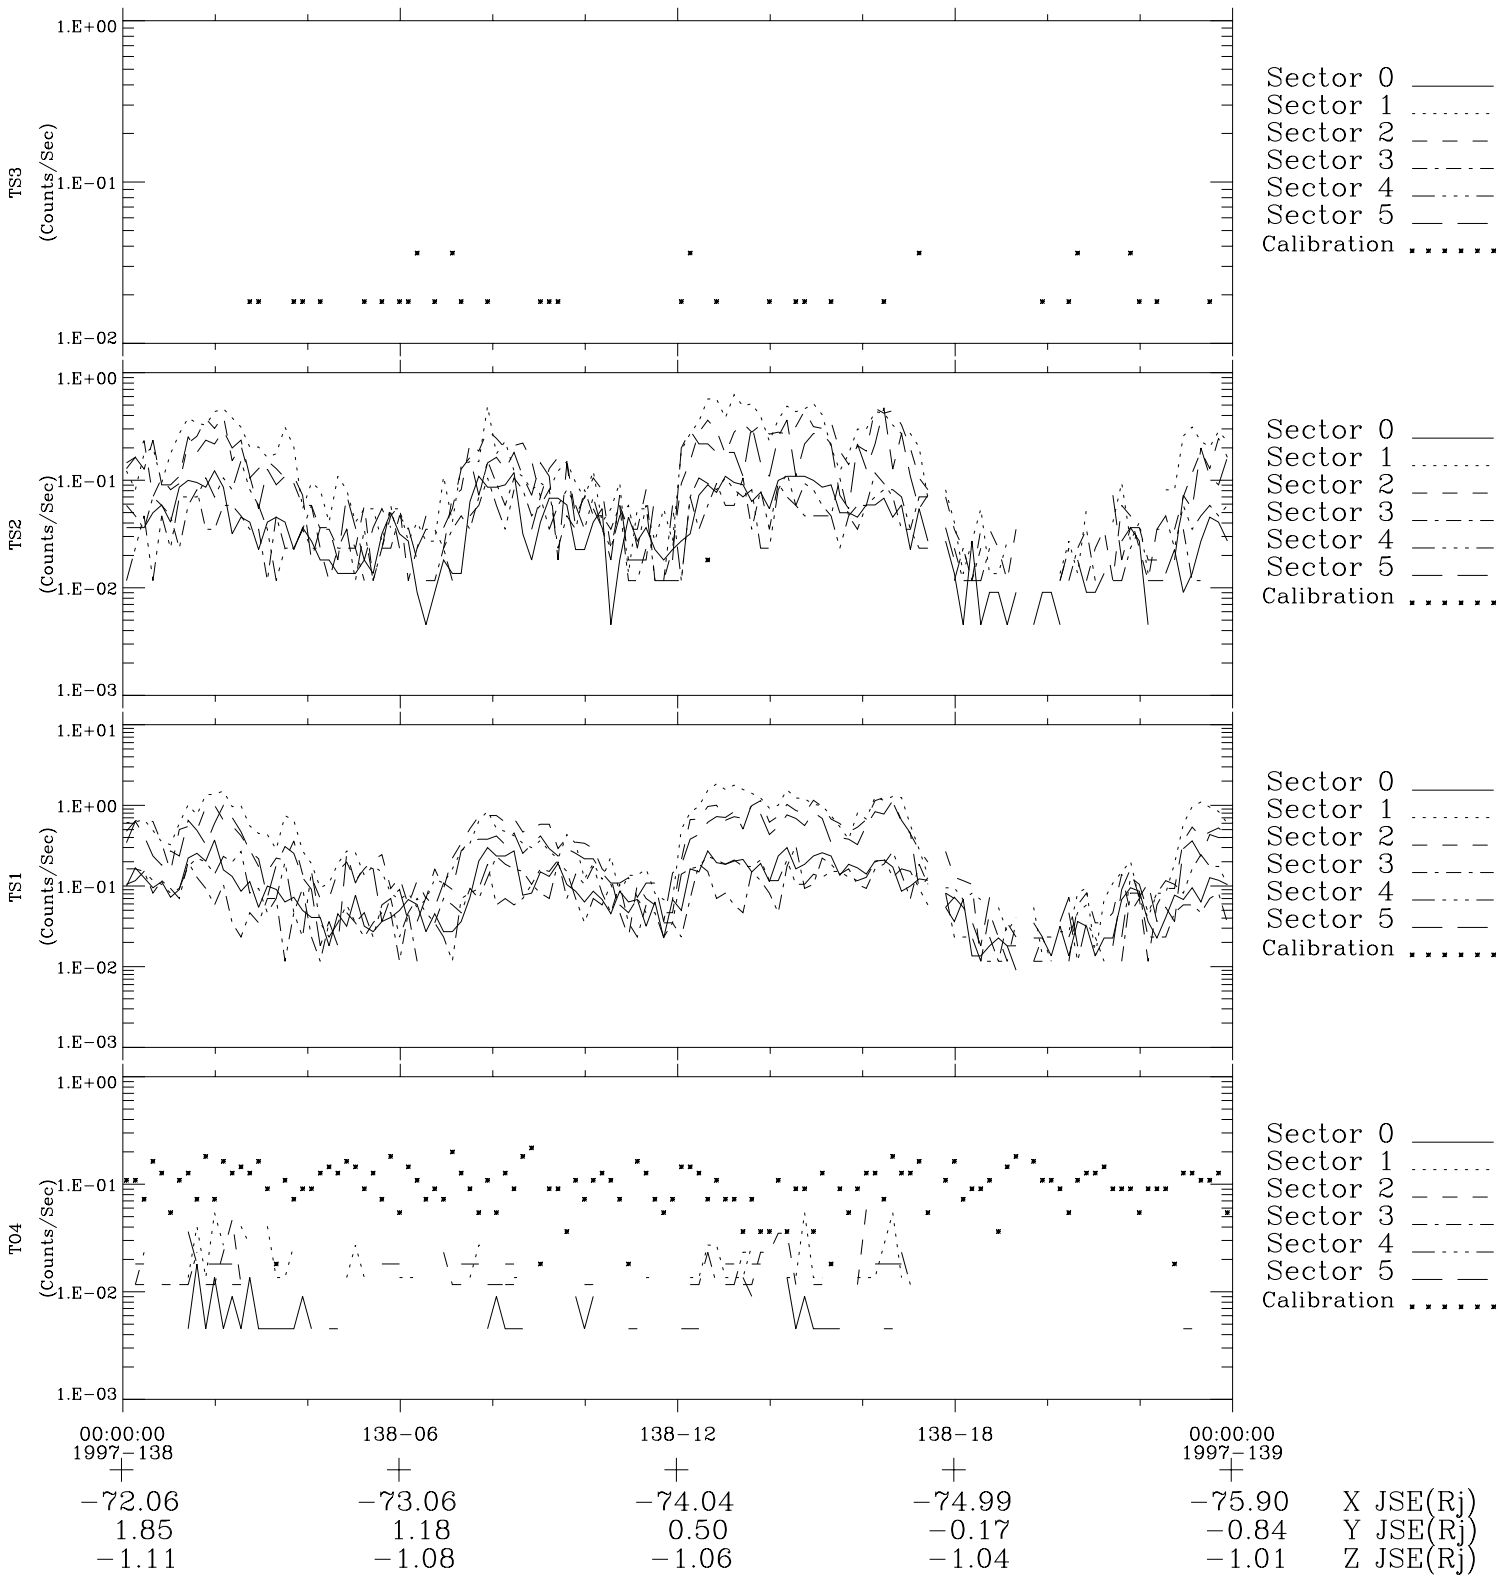

# Galileo EPD Real-Time Six-Sector 97138

Software Version: RTLINE\_R6 V 1.20  
Data Production: 06-03-00  
Plot Production: Sat Sep 15 07:25:51 2001

◇ = Jupiter look direction  
□ = Corotation look direction