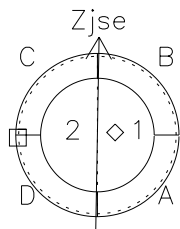

# Galileo EPD Real-Time Six-Sector 97138

Software Version: RTLINE\_R6 V 1.20  
Data Production: 06-03-00  
Plot Production: Sat Sep 15 07:25:51 2001

◇ = Jupiter look direction  
□ = Corotation look direction