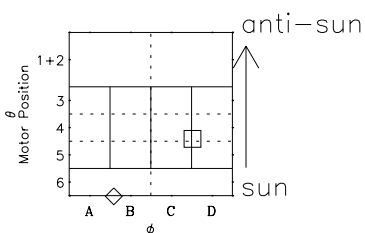

Galileo EPD Real-Time Six-Sector 97138

Software Version: RTLINE_R6 V 1.20
Data Production: 06-03-00
Plot Production: Sat Sep 15 07:25:51 2001

◇ = Jupiter look direction
□ = Corotation look direction