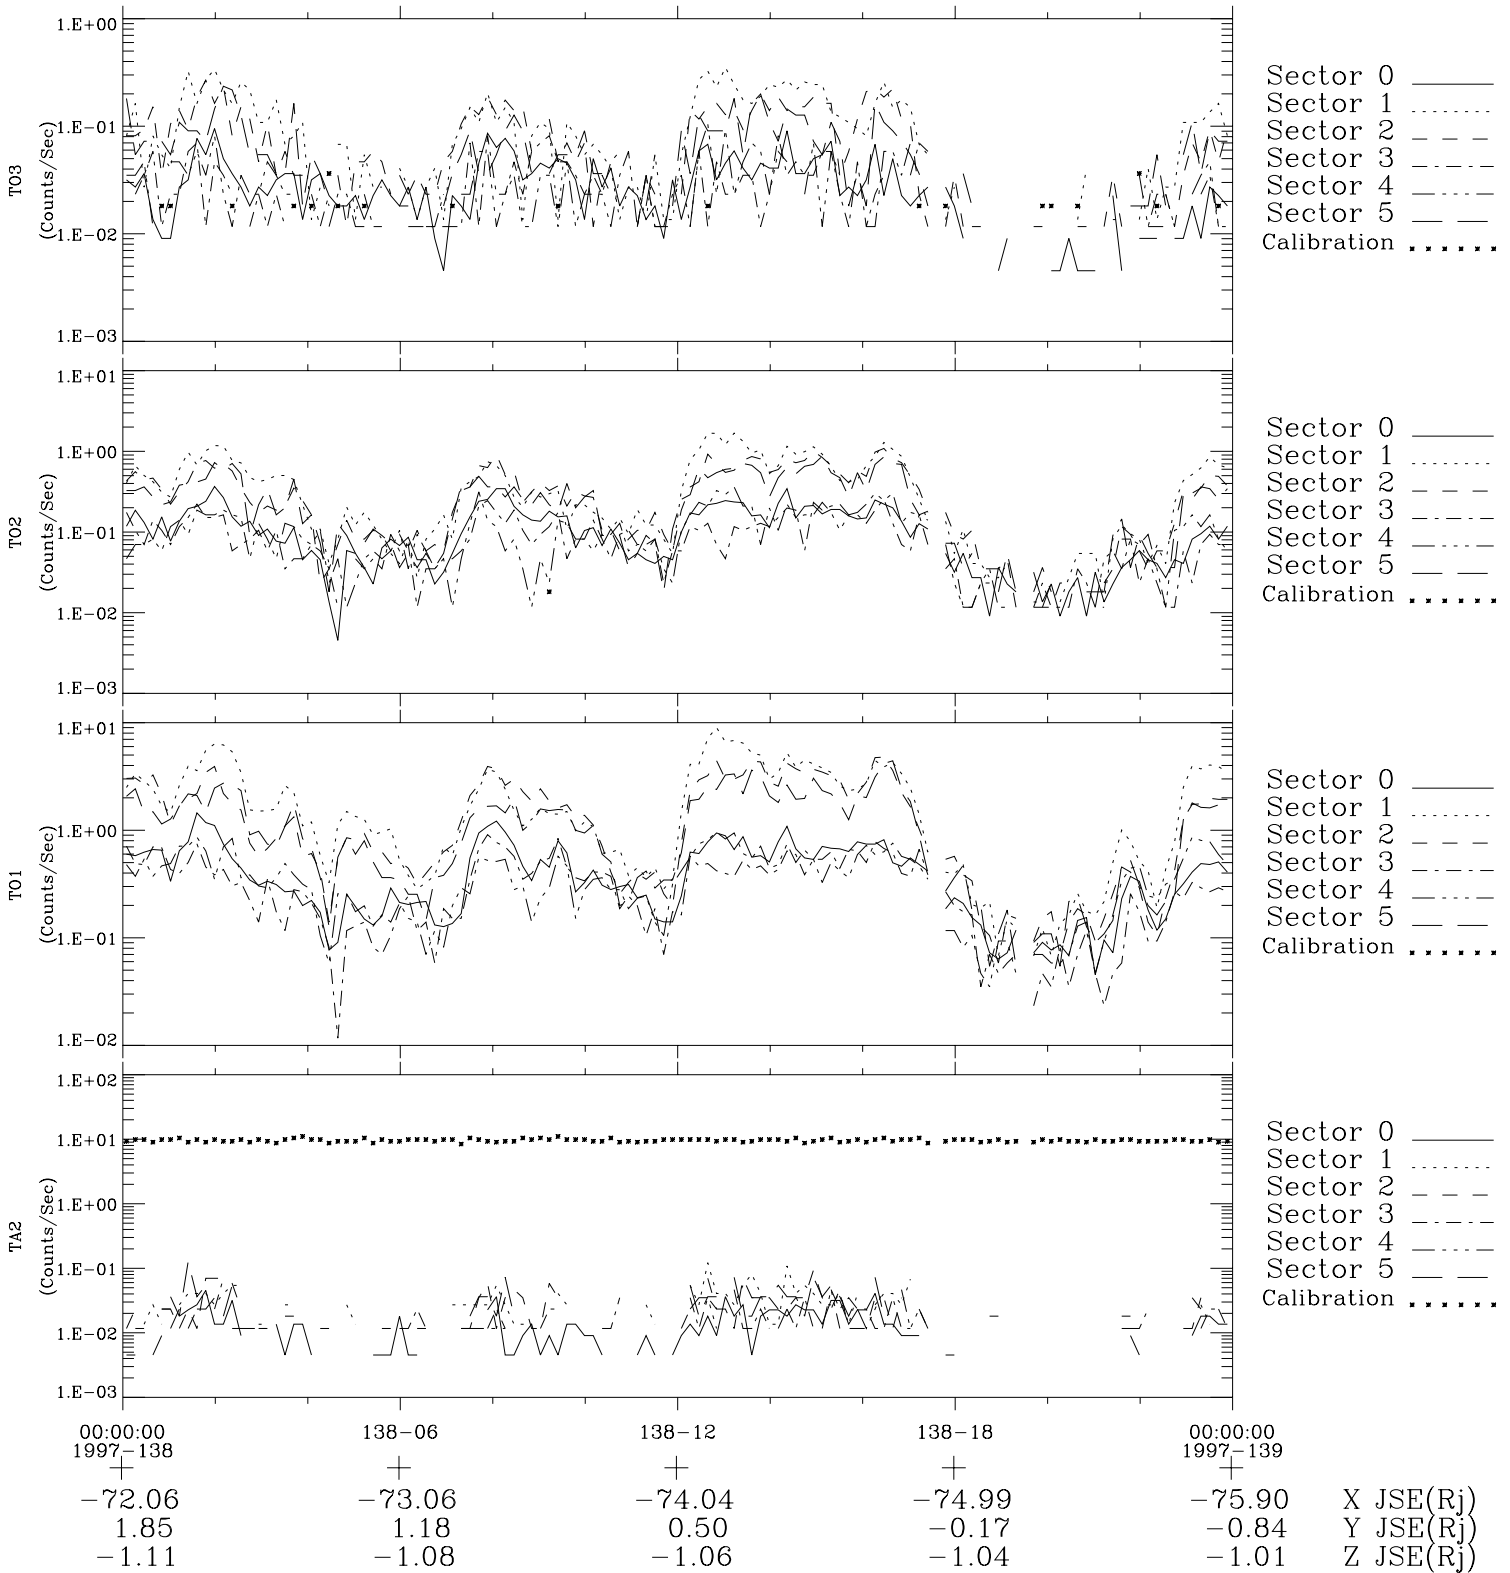

Galileo EPD Real-Time Six-Sector 97138

Software Version: RTLINE_R6 V 1.20
Data Production: 06-03-00
Plot Production: Sat Sep 15 07:25:51 2001

◇ = Jupiter look direction
□ = Corotation look direction