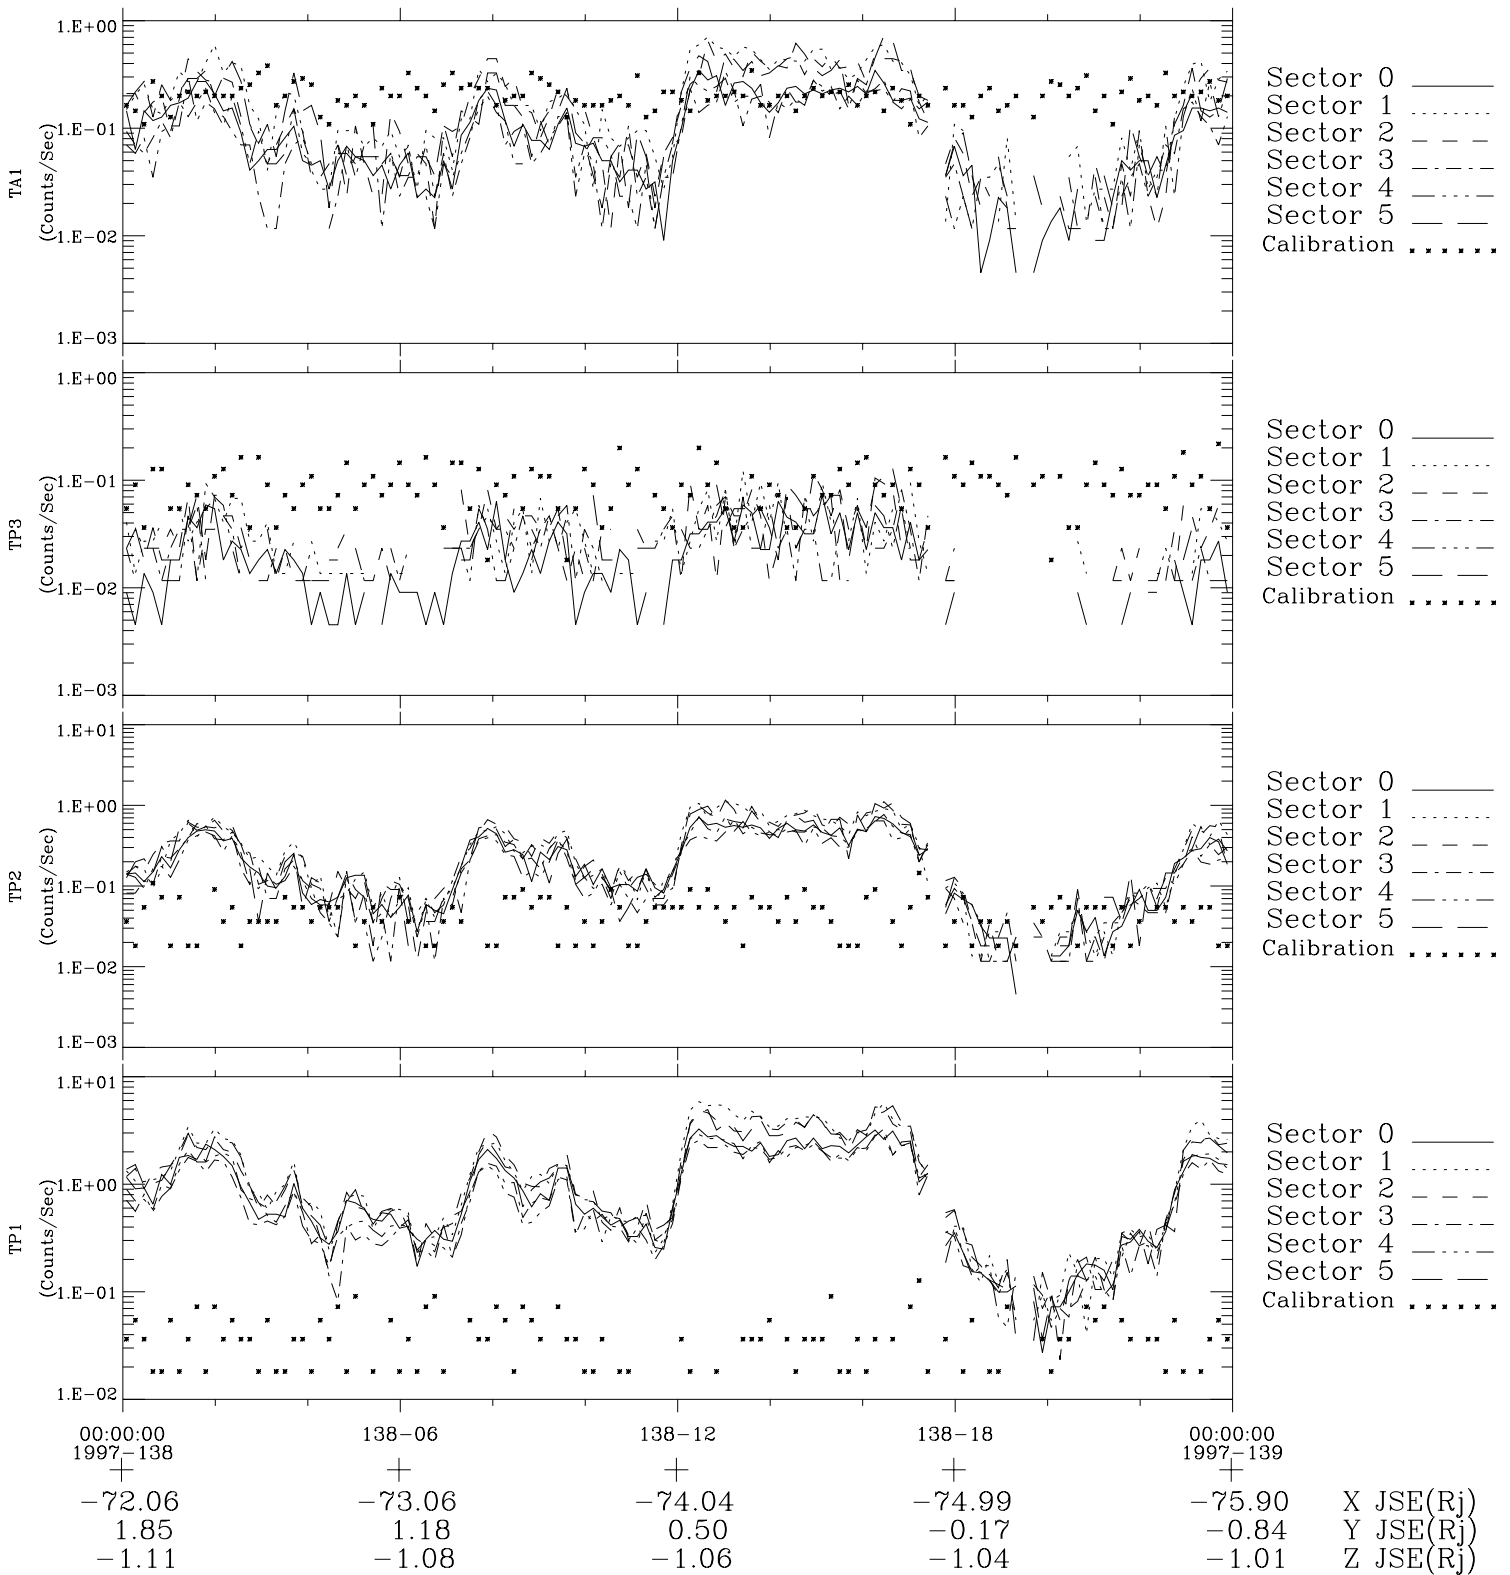

Galileo EPD Real-Time Six-Sector 97138

Software Version: RTLINE_R6 V 1.20
Data Production: 06-03-00
Plot Production: Sat Sep 15 07:25:50 2001

\diamond = Jupiter look direction
 \square = Corotation look direction