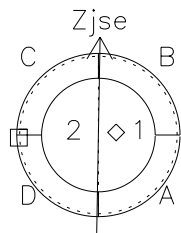

Galileo EPD Real-Time Six-Sector 97138

Software Version: RTLINE_R6 V 1.20
Data Production: 06-03-00
Plot Production: Sat Sep 15 07:25:50 2001

\diamond = Jupiter look direction
 \square = Corotation look direction