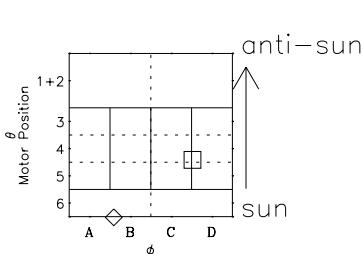

Galileo EPD Real-Time Six-Sector 97138

Software Version: RTLINE_R6 V 1.20
Data Production: 06-03-00
Plot Production: Sat Sep 15 07:25:50 2001

\diamond = Jupiter look direction
 \square = Corotation look direction