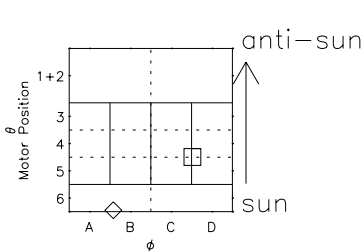

Galileo EPD Real Time R6 Electrons Spectra 97137

Software Version: RTSPEC_R6 V 1.20
 Data Production: 06-03-00
 Plot Production: Sat Sep 15 07:15:21 2001
 Color File: wondr3
 Geofactor File: 1.1

- ◇ = Jupiter look direction
- = Corotation look direction