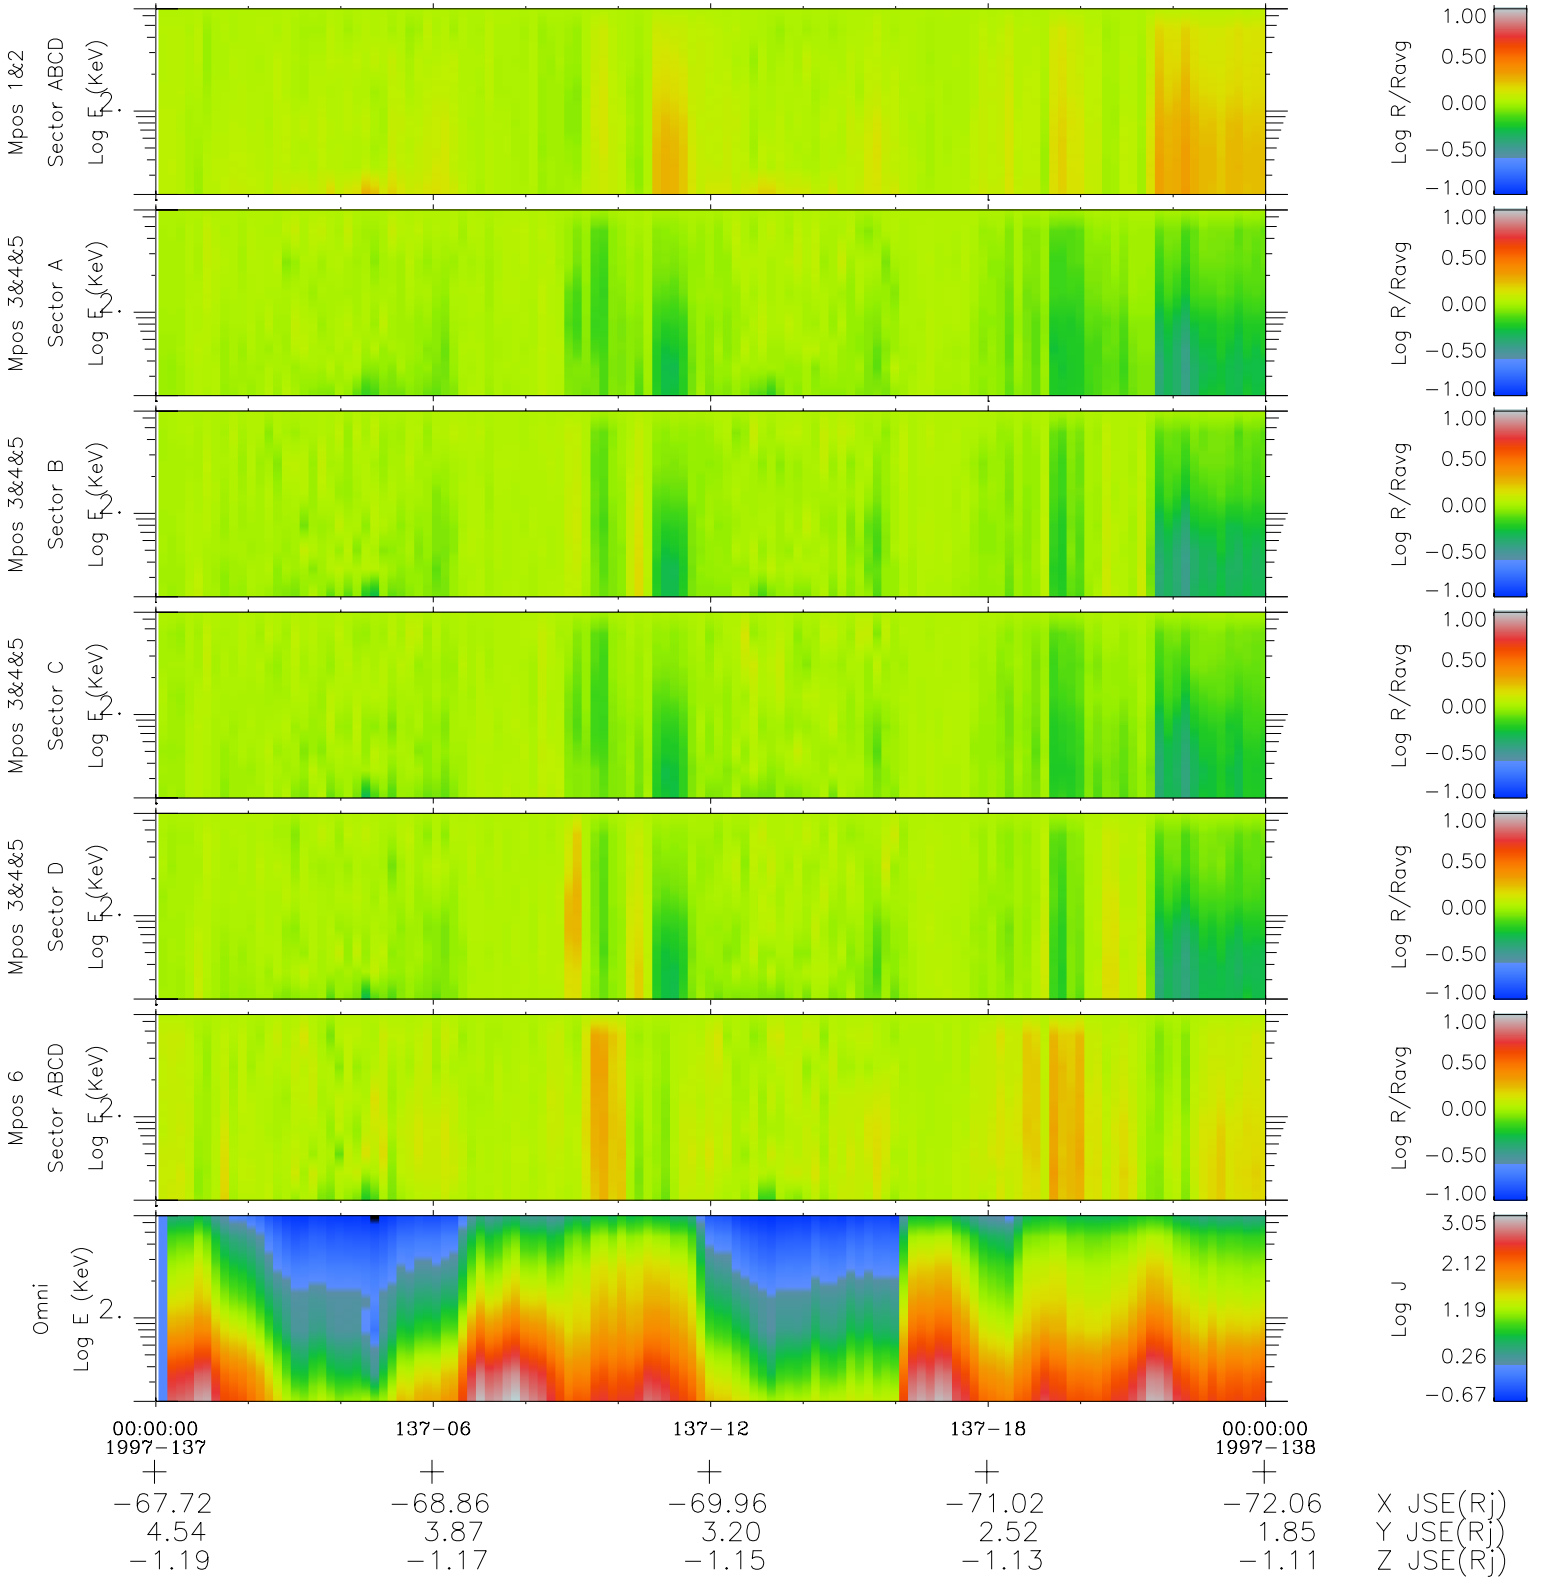

Galileo EPD Real Time R6 Electrons Spectra 97137

Software Version: RTSPEC_R6 V 1.20
 Data Production: 06-03-00
 Plot Production: Sat Sep 15 07:15:21 2001
 Color File: wondr3
 Geofactor File: 1.1

- ◇ = Jupiter look direction
- = Corotation look direction