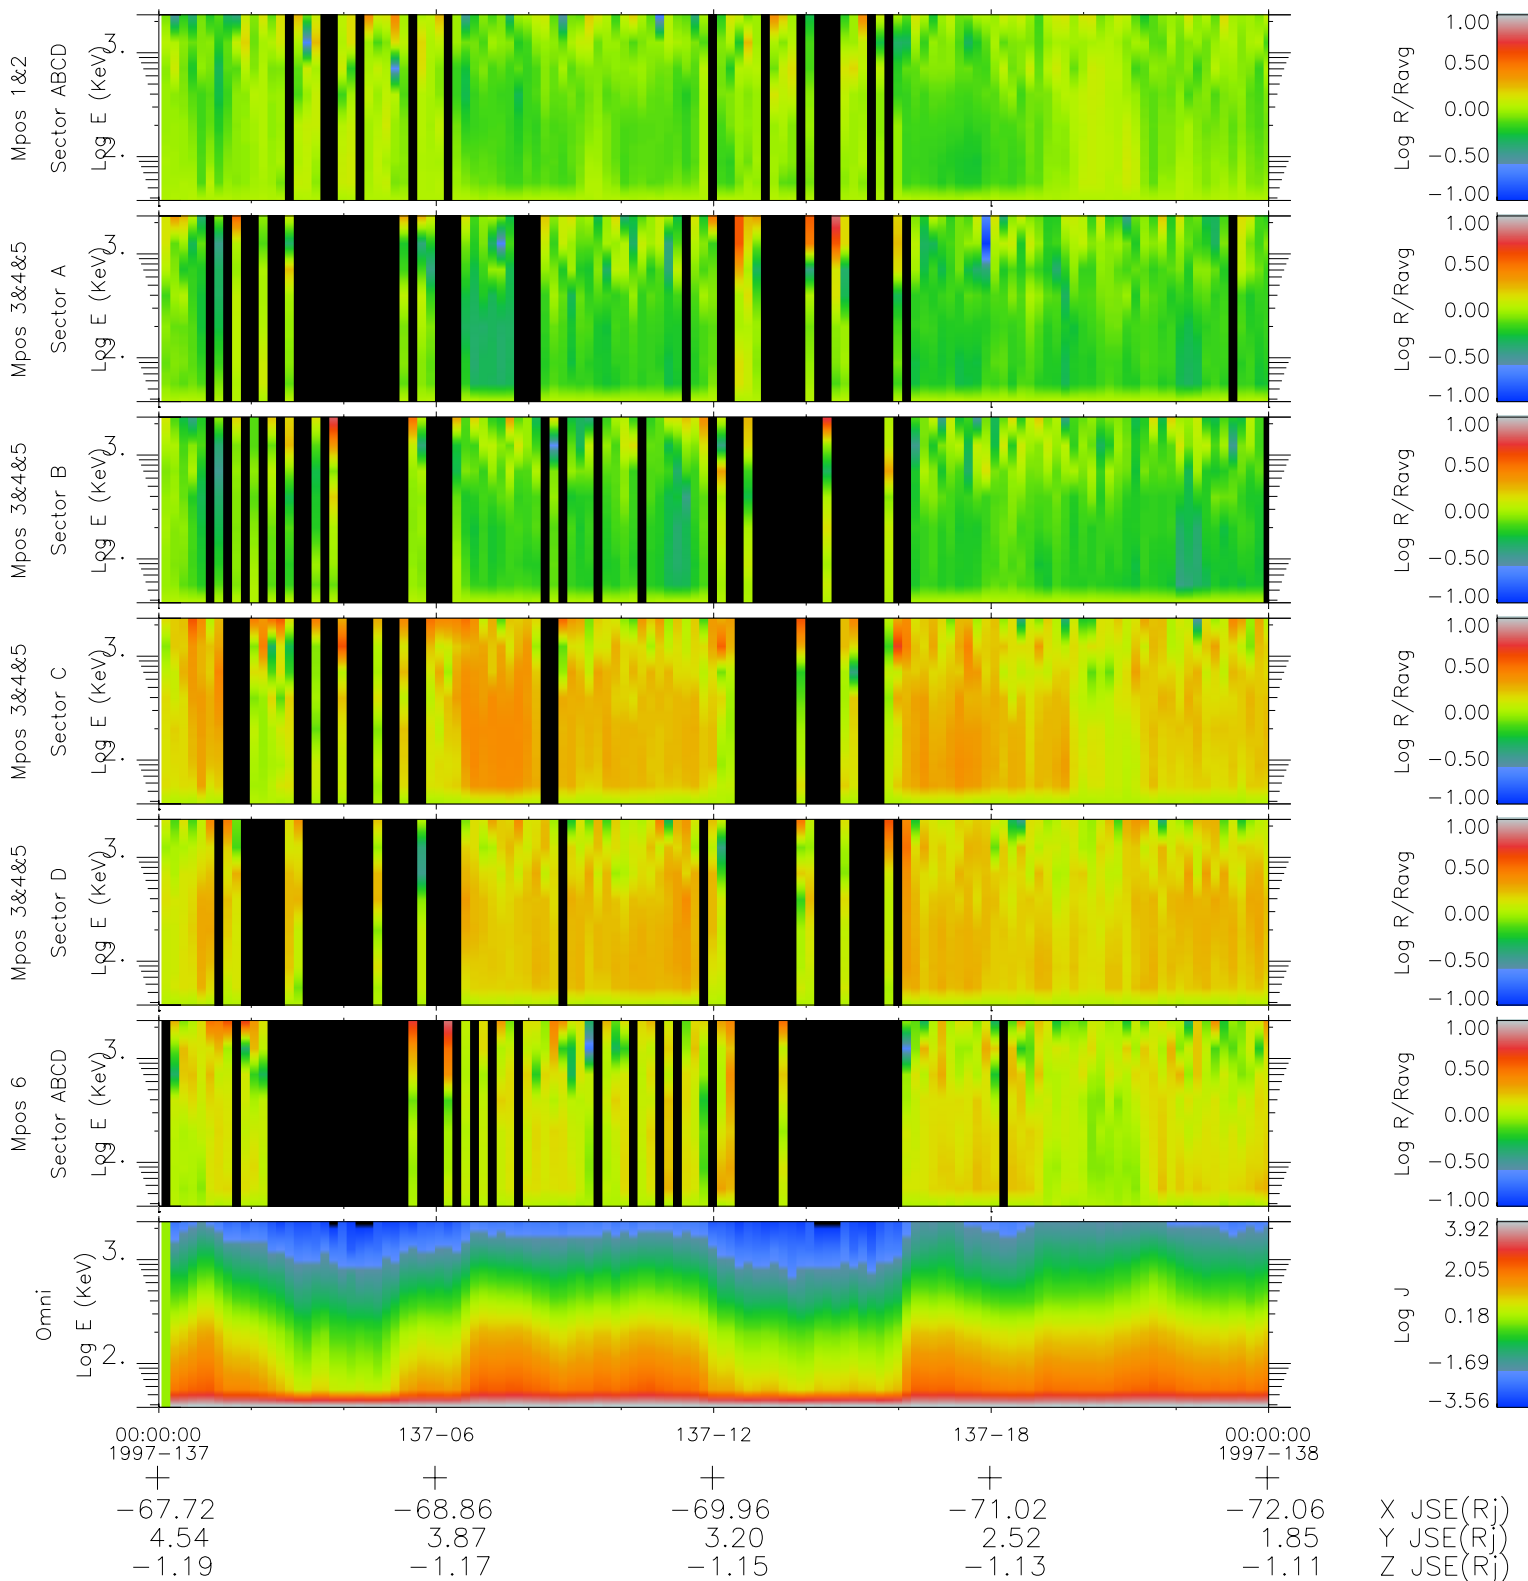

Galileo EPD Real Time R6 Ions Spectra 97137

Software Version: RTSPEC_R6 V 1.20
 Data Production: 06-03-00
 Plot Production: Sat Sep 15 07:15:14 2001
 Color File: wondr3
 Geofactor File: 1.1

◇ = Jupiter look direction
 □ = Corotation look direction