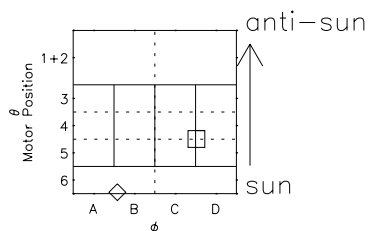

Galileo EPD Real Time R6 Ions Spectra 97137

Software Version: RTSPEC_R6 V 1.20
 Data Production: 06-03-00
 Plot Production: Sat Sep 15 07:15:14 2001
 Color File: wondr3
 Geofactor File: 1.1

◇ = Jupiter look direction
 □ = Corotation look direction