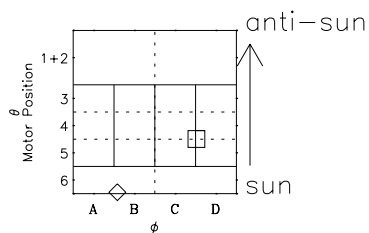

Galileo EPD Real-Time Omni 97137

Software Version: RTLINE_OMNI V 1.20
Data Production: 06-03-00
Plot Production: Sat Sep 15 07:17:34 2001

◇ = Jupiter look direction
□ = Corotation look direction