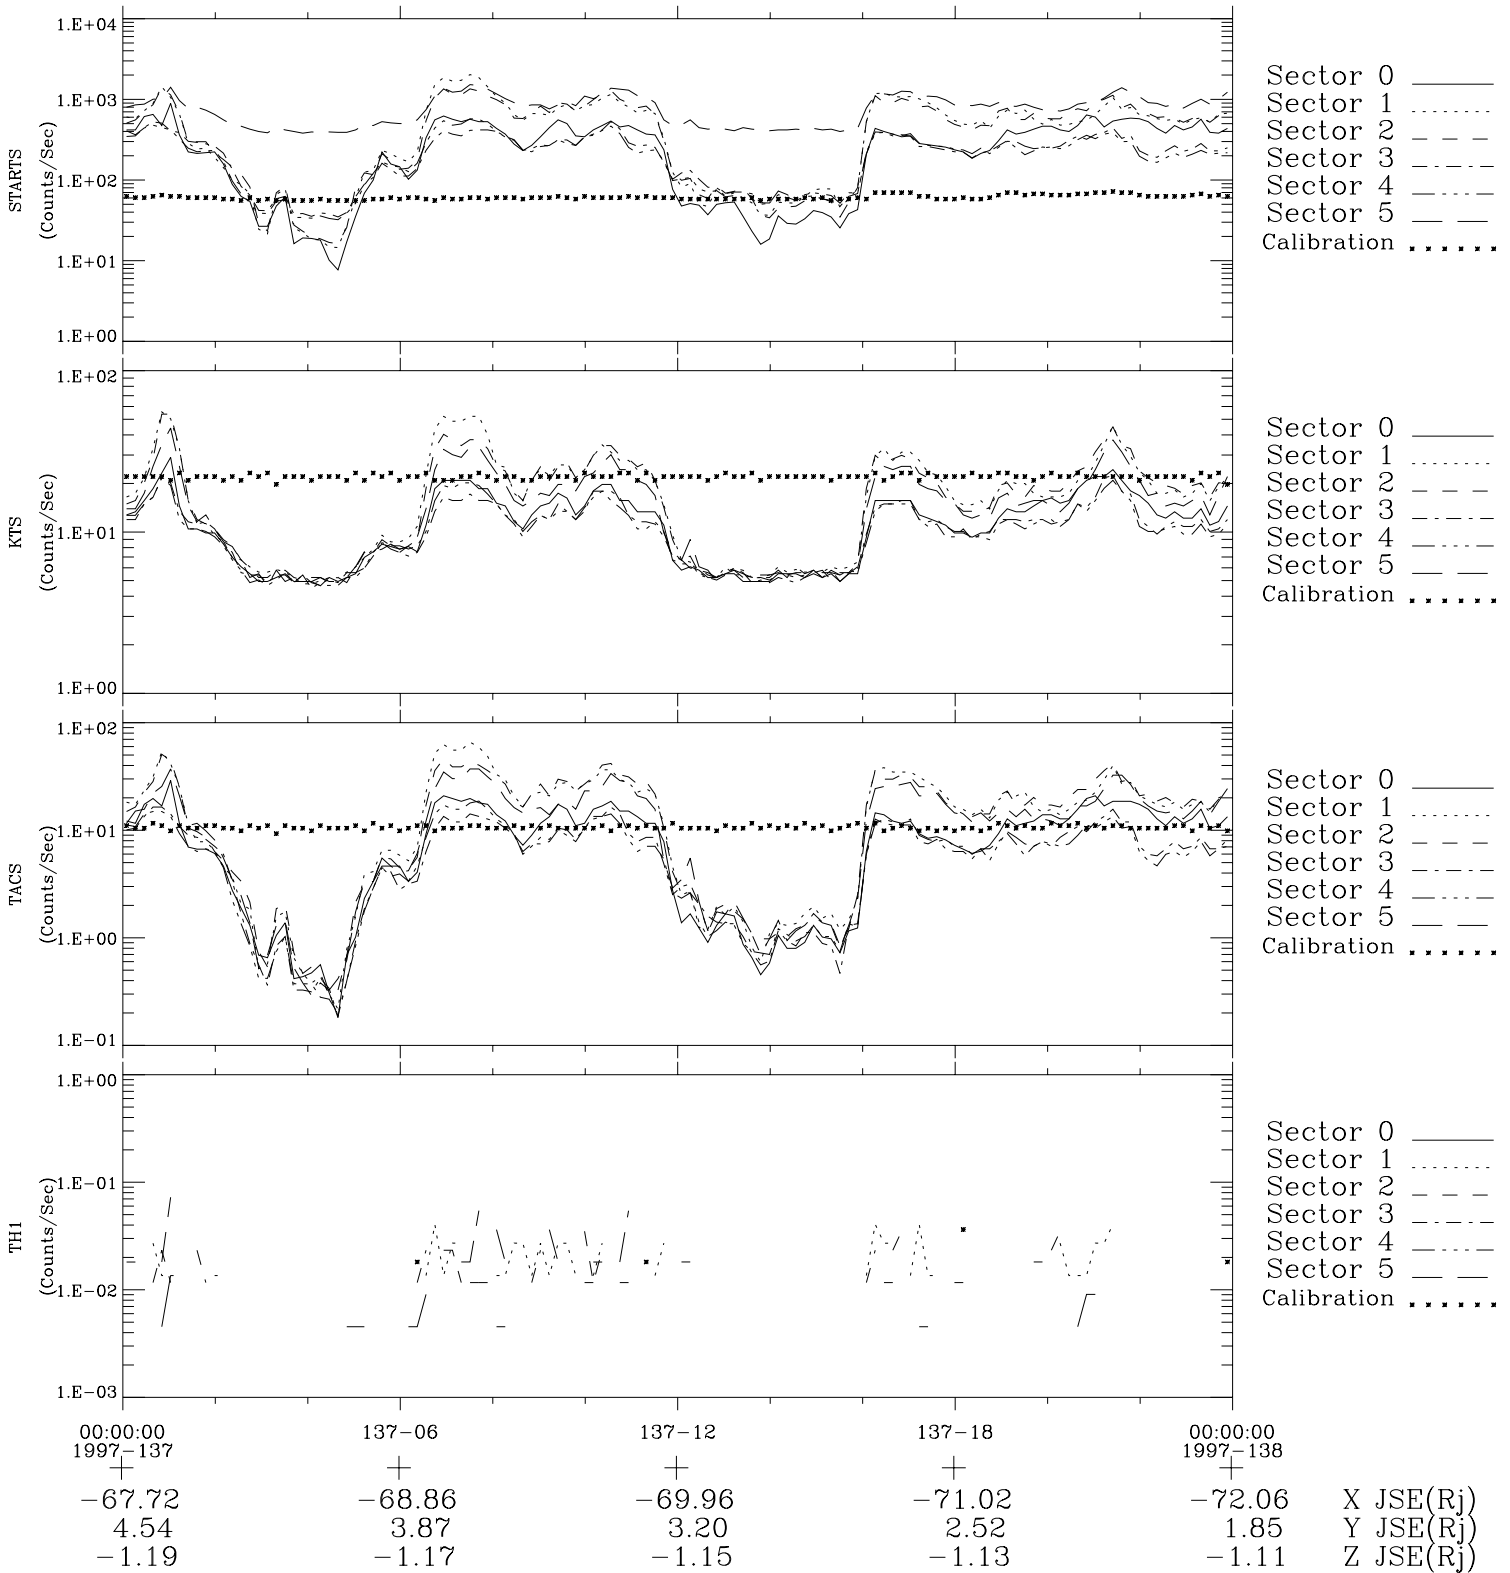

Galileo EPD Real-Time Six-Sector 97137

Software Version: RTLINE_R6 V 1.20
Data Production: 06-03-00
Plot Production: Sat Sep 15 07:17:43 2001

◇ = Jupiter look direction
□ = Corotation look direction