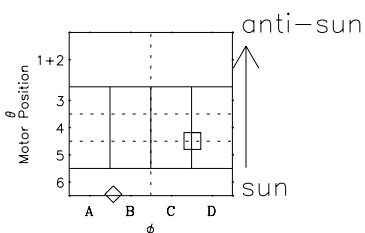

Galileo EPD Real-Time Six-Sector 97137

Software Version: RTLINE_R6 V 1.20
Data Production: 06-03-00
Plot Production: Sat Sep 15 07:17:43 2001

◇ = Jupiter look direction
□ = Corotation look direction