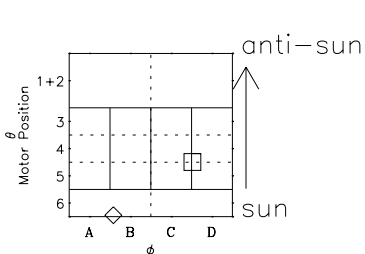

# Galileo EPD Real-Time Six-Sector 97137

Software Version: RTLINE\_R6 V 1.20  
Data Production: 06-03-00  
Plot Production: Sat Sep 15 07:17:42 2001

◇ = Jupiter look direction  
□ = Corotation look direction