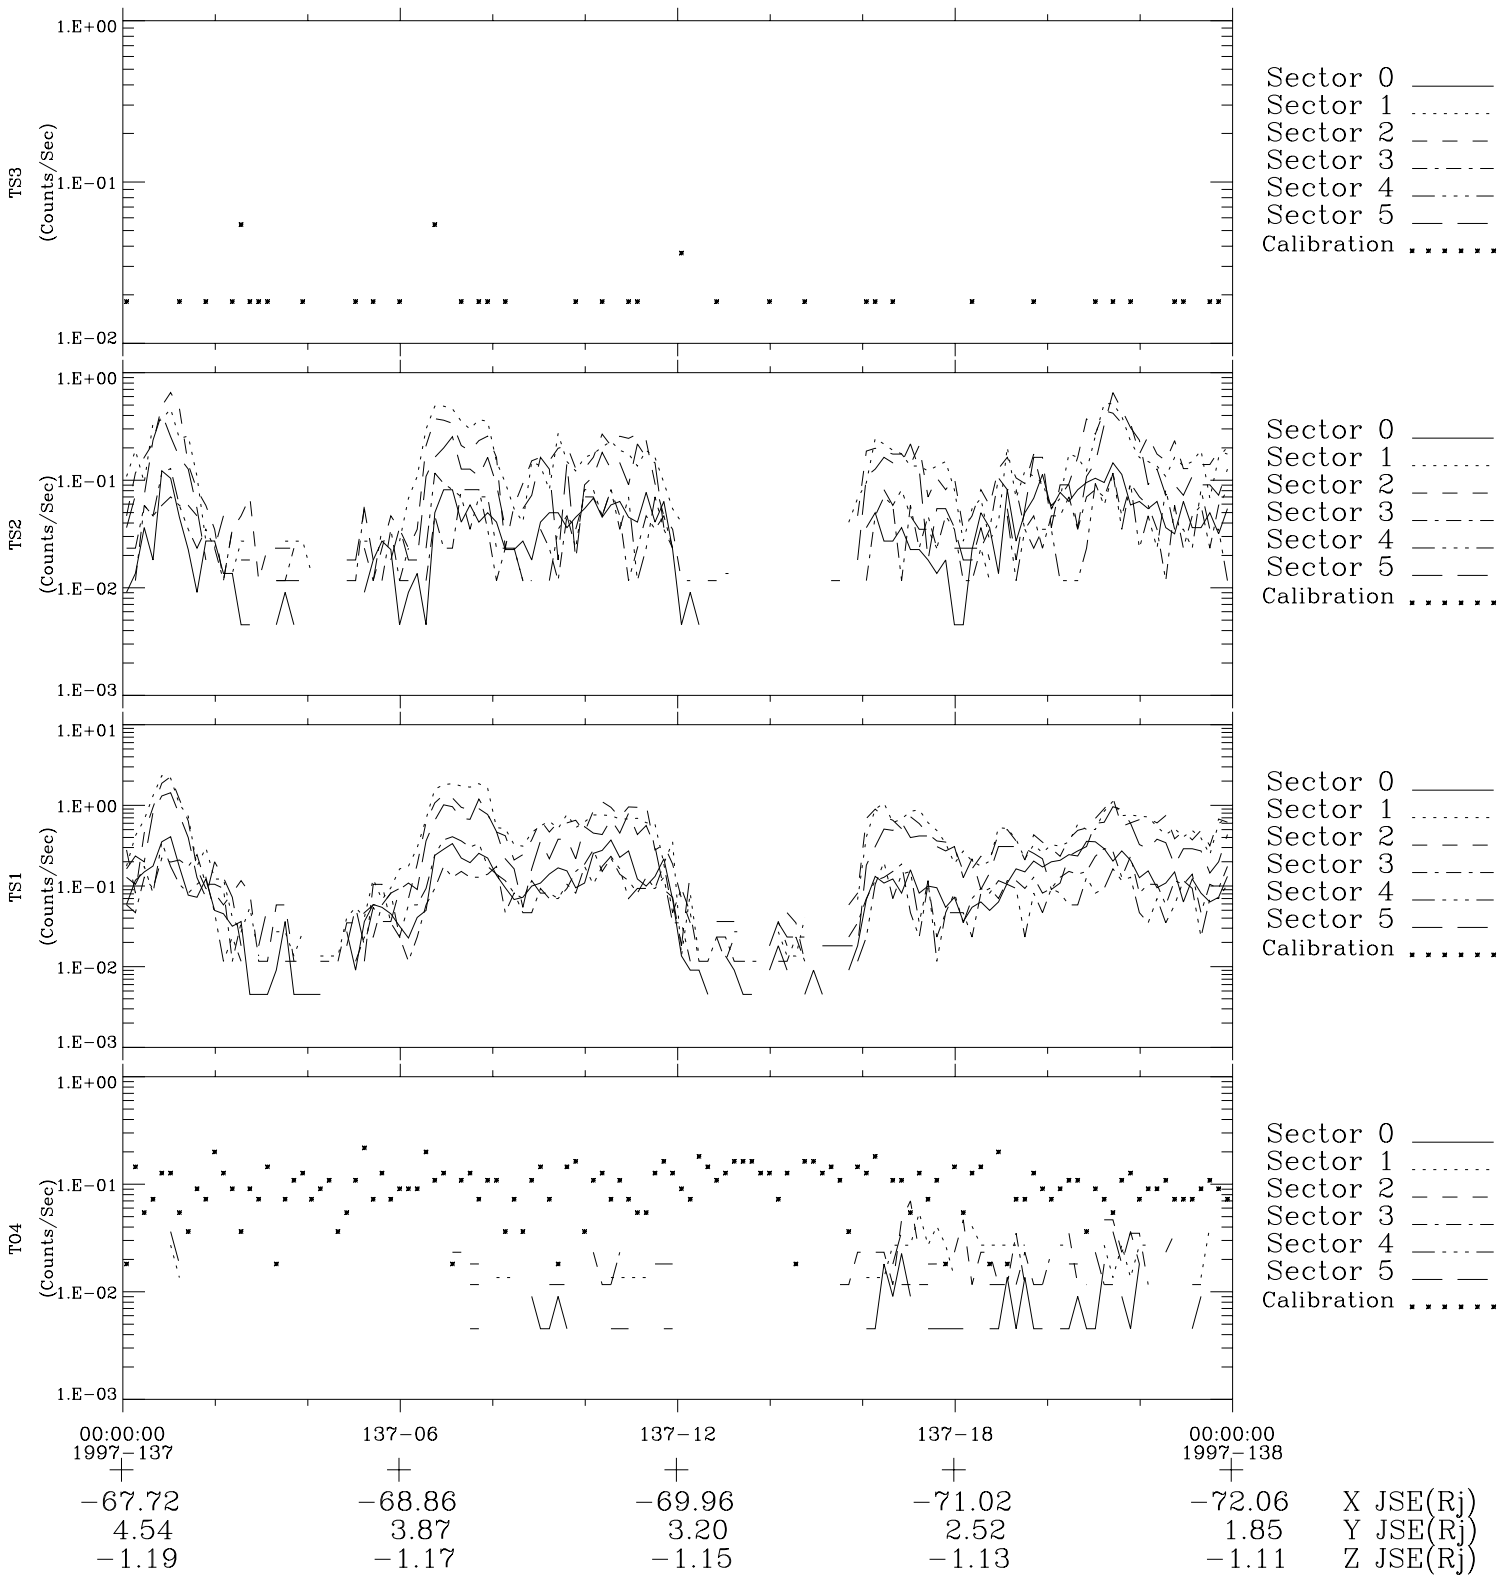

# Galileo EPD Real-Time Six-Sector 97137

Software Version: RTLINE\_R6 V 1.20  
Data Production: 06-03-00  
Plot Production: Sat Sep 15 07:17:42 2001

◇ = Jupiter look direction  
□ = Corotation look direction