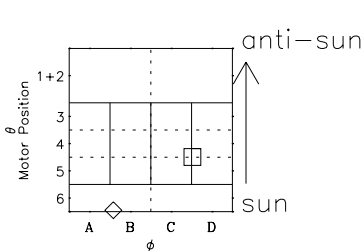

Galileo EPD Real-Time Six-Sector 97137

Software Version: RTLINE_R6 V 1.20
Data Production: 06-03-00
Plot Production: Sat Sep 15 07:17:42 2001

◇ = Jupiter look direction
□ = Corotation look direction