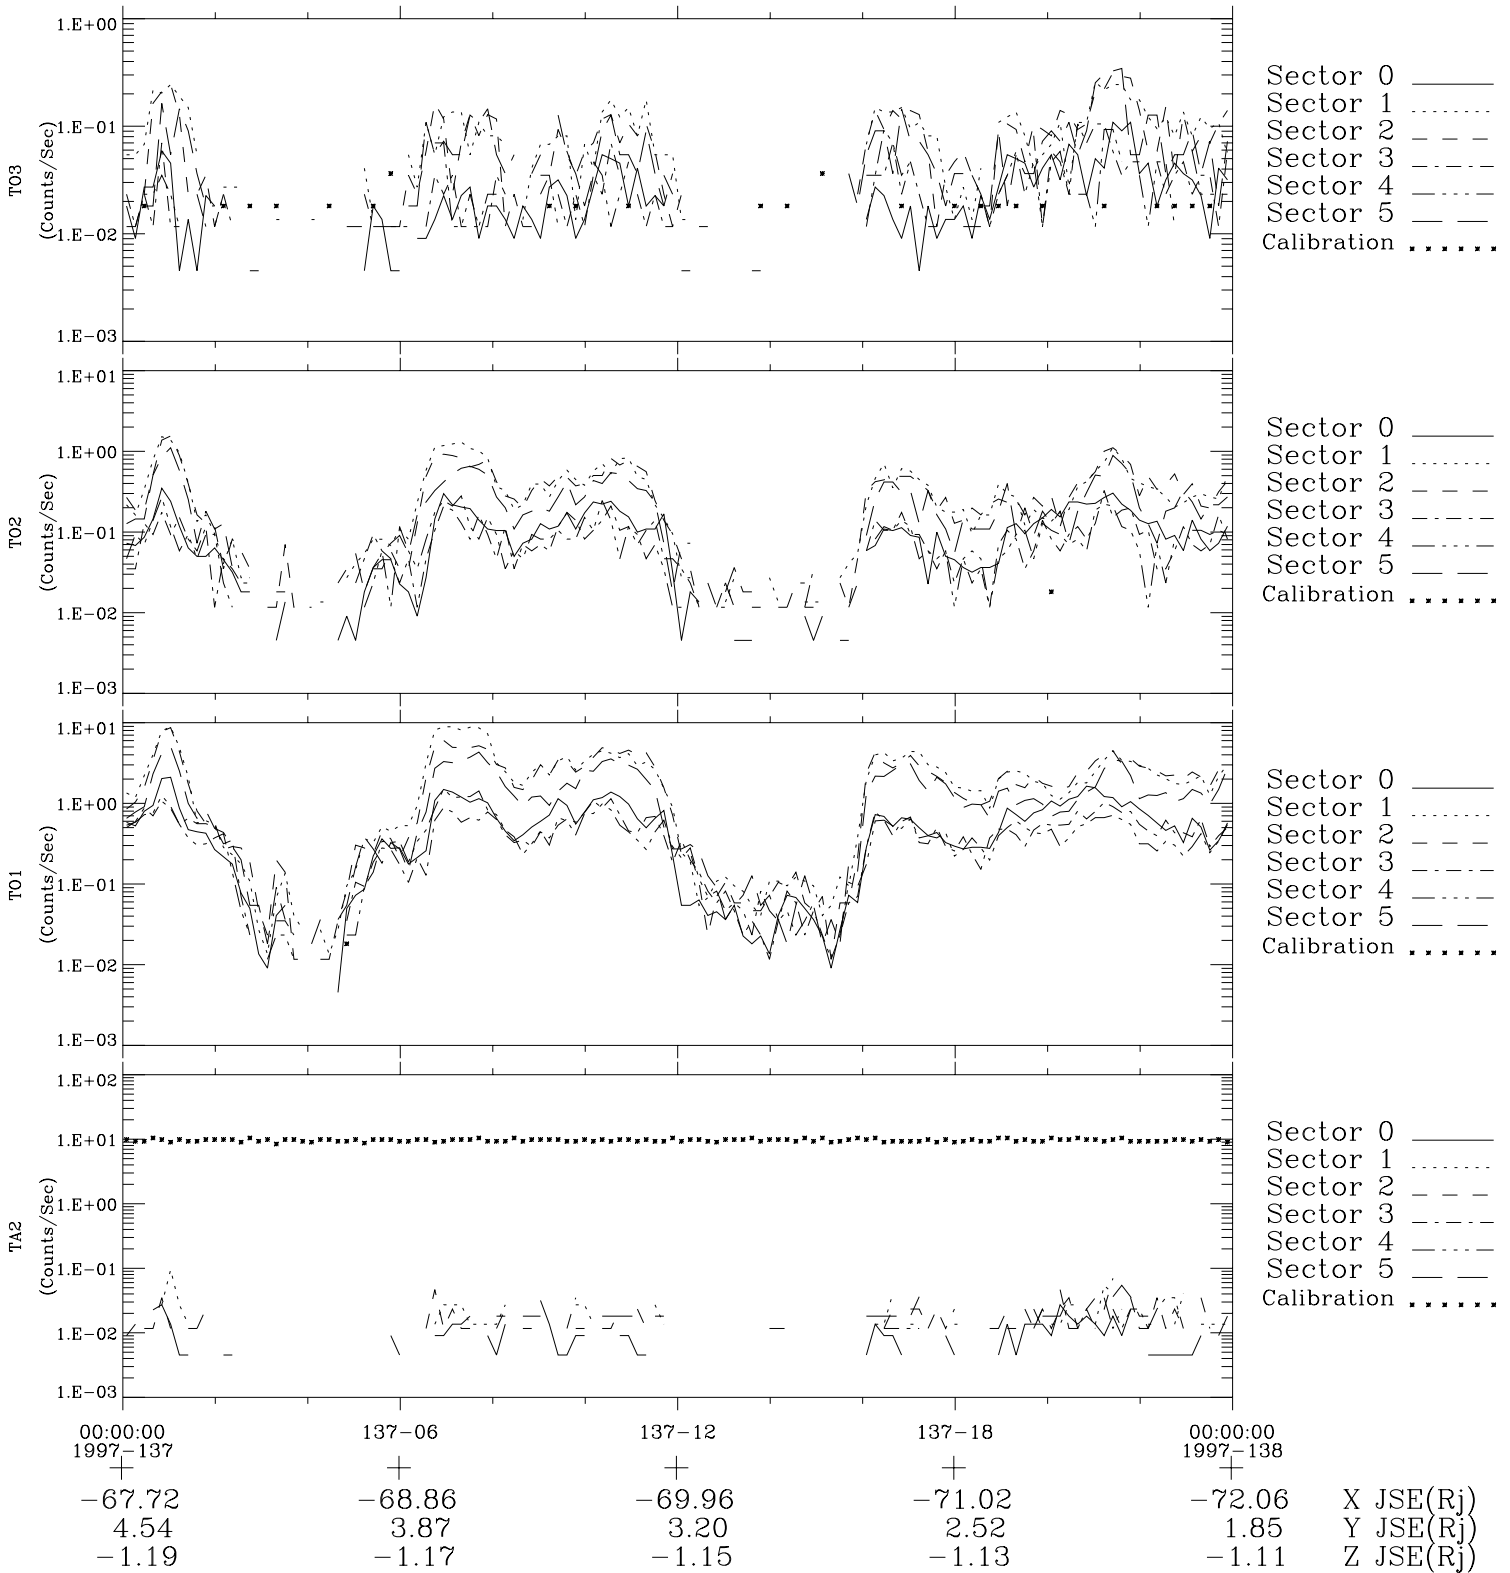

Galileo EPD Real-Time Six-Sector 97137

Software Version: RTLINE_R6 V 1.20
Data Production: 06-03-00
Plot Production: Sat Sep 15 07:17:42 2001

◇ = Jupiter look direction
□ = Corotation look direction