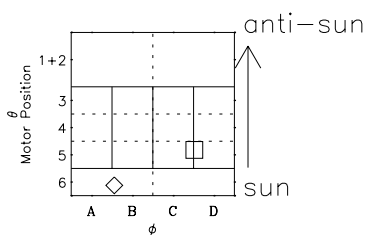

# Galileo EPD Real-Time Six-Sector 97134

Software Version: RTLINE\_R6 V 1.20  
Data Production: 06-03-00  
Plot Production: Sat Sep 15 06:52:53 2001

◇ = Jupiter look direction  
□ = Corotation look direction