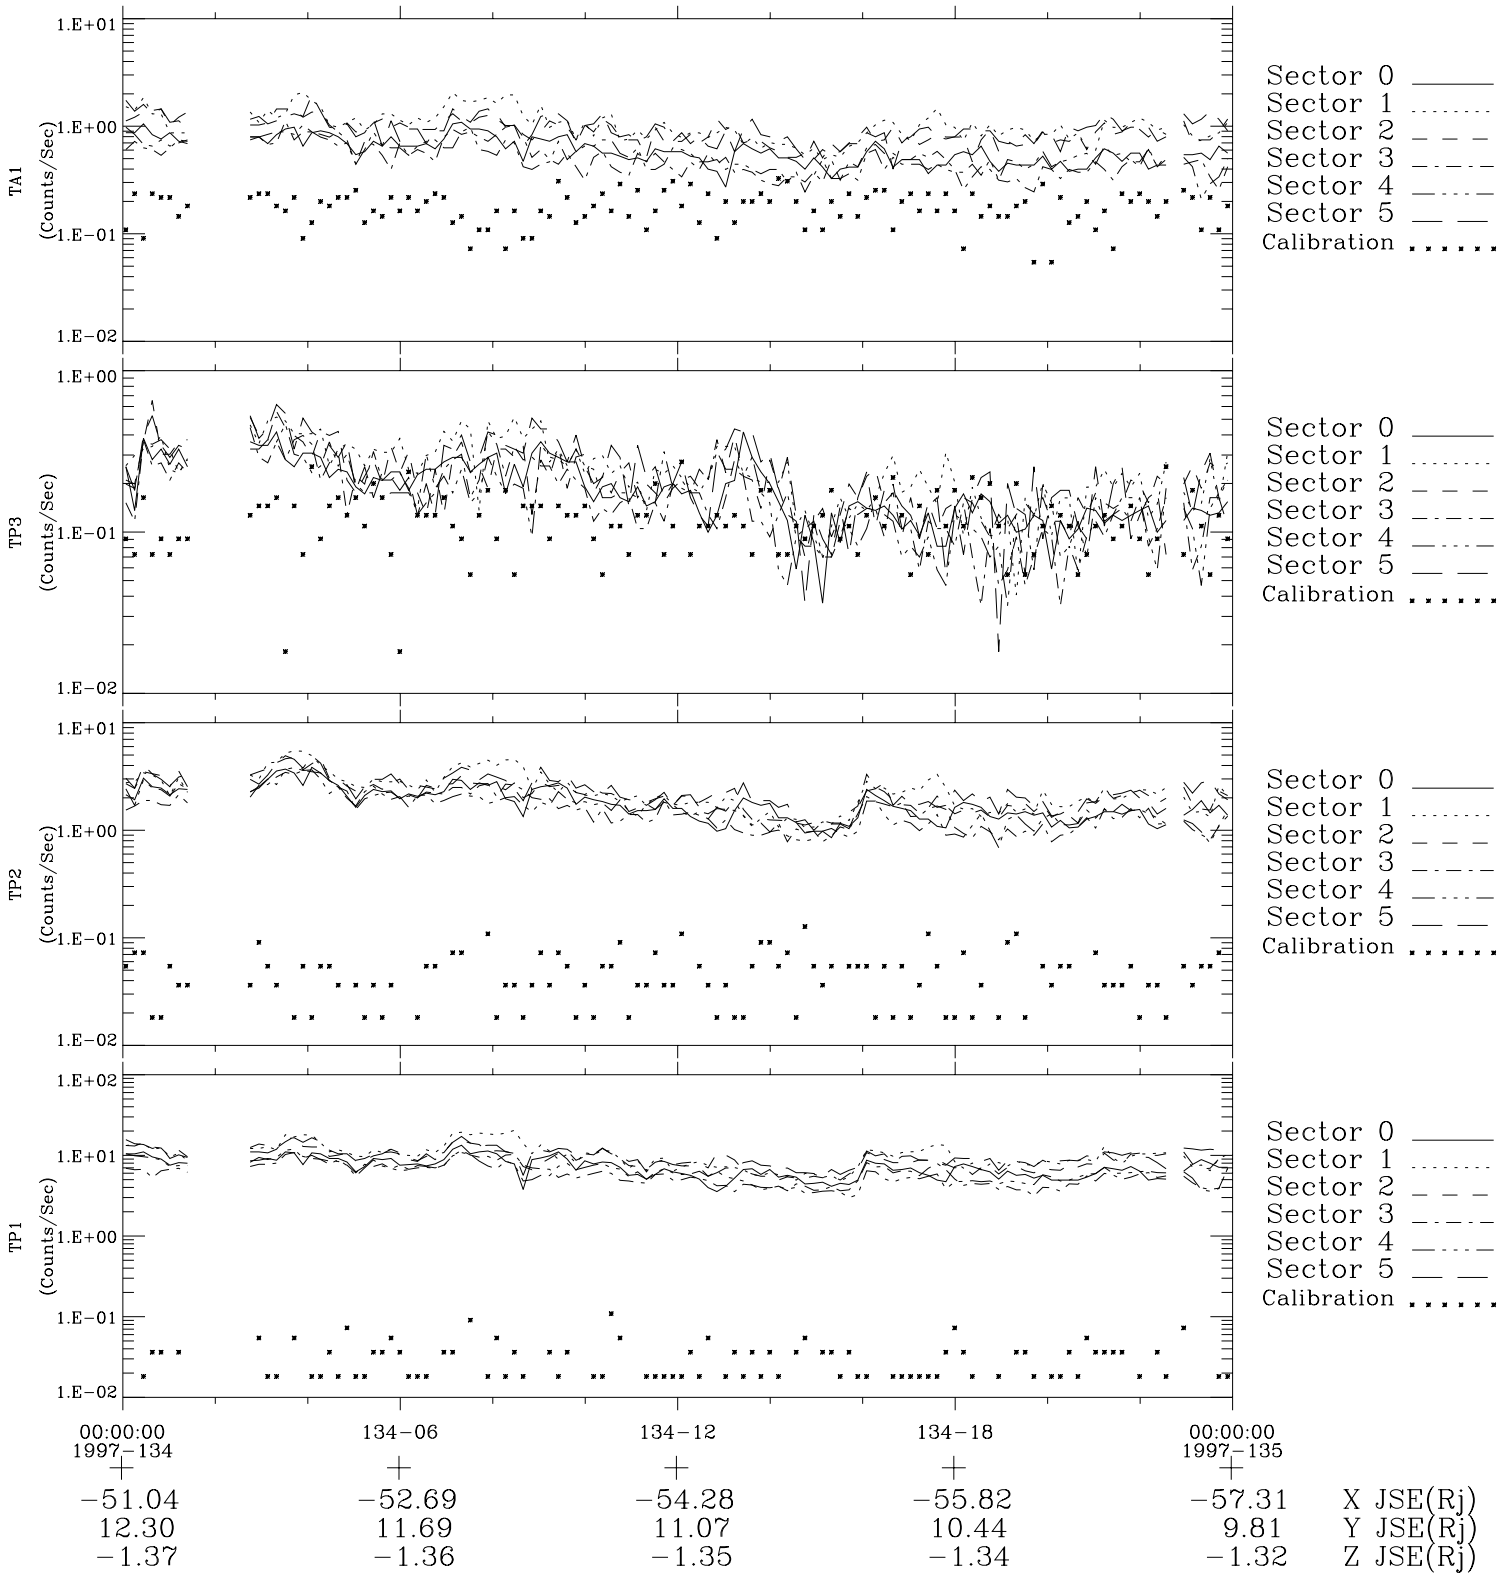

# Galileo EPD Real-Time Six-Sector 97134

Software Version: RTLINE\_R6 V 1.20  
Data Production: 06-03-00  
Plot Production: Sat Sep 15 06:52:53 2001

◇ = Jupiter look direction  
□ = Corotation look direction