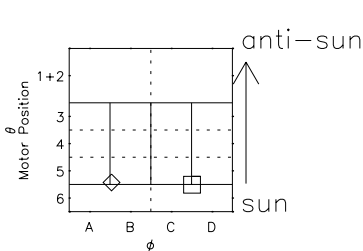

Galileo EPD Real Time R6 Electrons Spectra 97131

Software Version: RTSPEC_R6 V 1.20
 Data Production: 06-03-00
 Plot Production: Sat Sep 15 08:26:44 2001
 Color File: wondr3
 Geofactor File: 1.1

- ◇ = Jupiter look direction
- = Corotation look direction