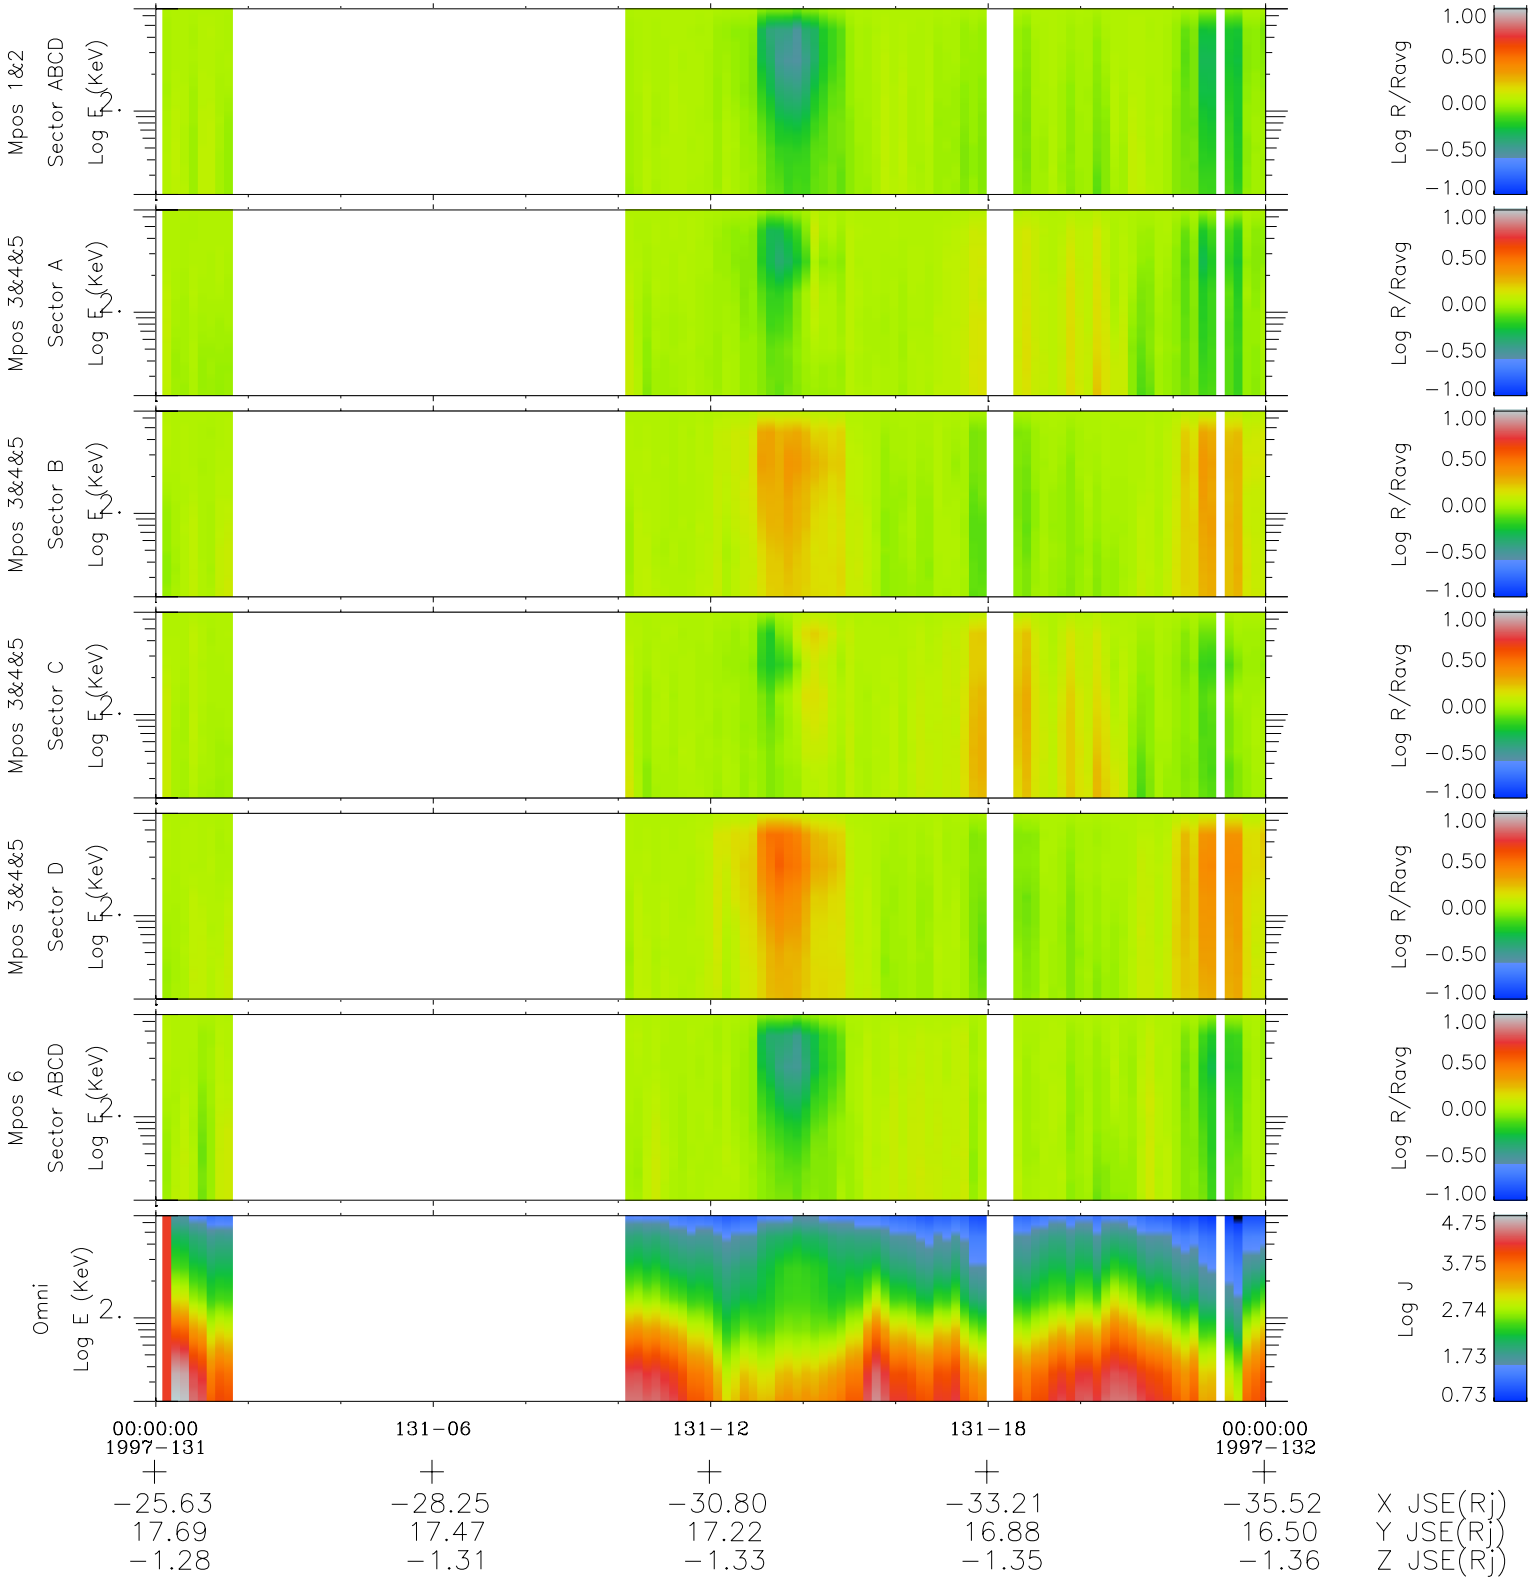

Galileo EPD Real Time R6 Electrons Spectra 97131

Software Version: RTSPEC_R6 V 1.20
 Data Production: 06-03-00
 Plot Production: Sat Sep 15 08:26:44 2001
 Color File: wondr3
 Geofactor File: 1.1

- ◇ = Jupiter look direction
- = Corotation look direction