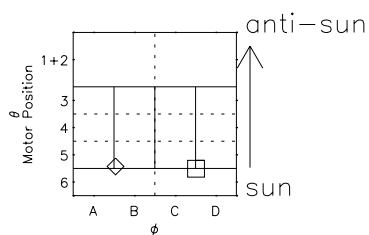

Galileo EPD Real Time R6 Ions Spectra 97131

Software Version: RTSPEC_R6 V 1.20
 Data Production: 06-03-00
 Plot Production: Sat Sep 15 08:26:38 2001
 Color File: wondr3
 Geofactor File: 1.1

- ◇ = Jupiter look direction
- = Corotation look direction