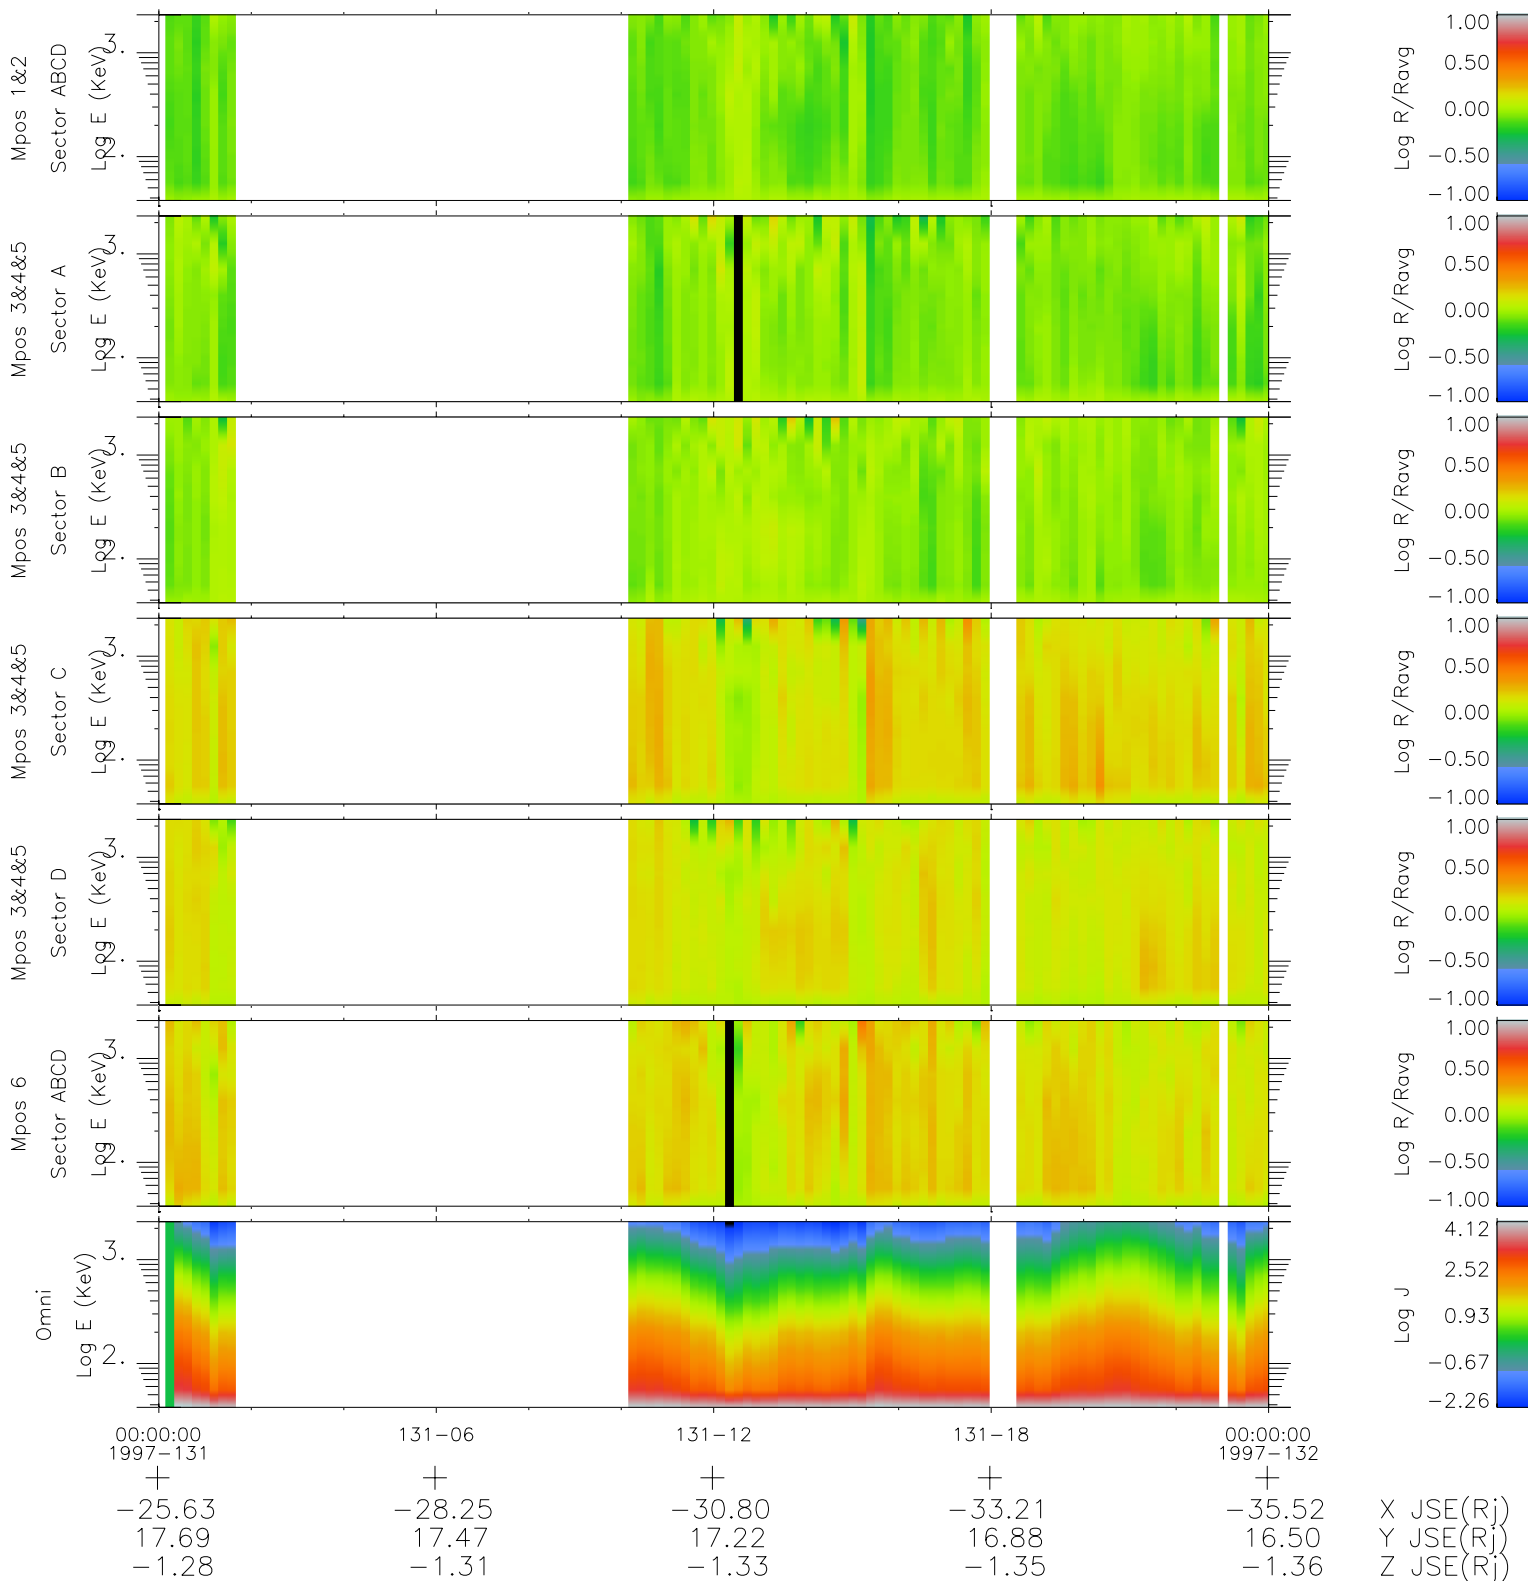

Galileo EPD Real Time R6 Ions Spectra 97131

Software Version: RTSPEC_R6 V 1.20
 Data Production: 06-03-00
 Plot Production: Sat Sep 15 08:26:38 2001
 Color File: wondr3
 Geofactor File: 1.1

- ◇ = Jupiter look direction
- = Corotation look direction