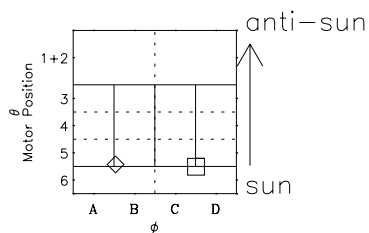

Galileo EPD Real-Time Omni 97131

Software Version: RTLINE_OMNI V 1.20
Data Production: 06-03-00
Plot Production: Sat Sep 15 06:28:27 2001

◇ = Jupiter look direction
□ = Corotation look direction