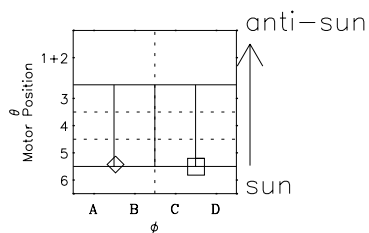

Galileo EPD Real-Time Omni 97131

Software Version: RTLINE_OMNI V 1.20
Data Production: 06-03-00
Plot Production: Sat Sep 15 08:28:26 2001

- ◇ = Jupiter look direction
- = Corotation look direction