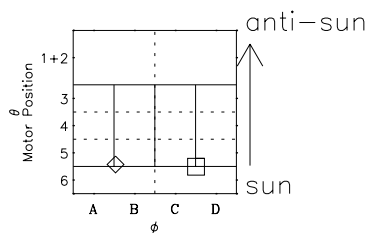

Galileo EPD Real-Time Omni 97131

Software Version: RTLINE_OMNI V 1.20
Data Production: 06-03-00
Plot Production: Sat Sep 15 06:28:26 2001

◇ = Jupiter look direction
□ = Corotation look direction