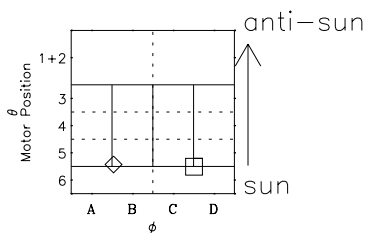

# Galileo EPD Real-Time Six-Sector 97131

Software Version: RTLINE\_R6 V 1.20  
Data Production: 06-03-00  
Plot Production: Sat Sep 15 06:28:34 2001

◇ = Jupiter look direction  
□ = Corotation look direction