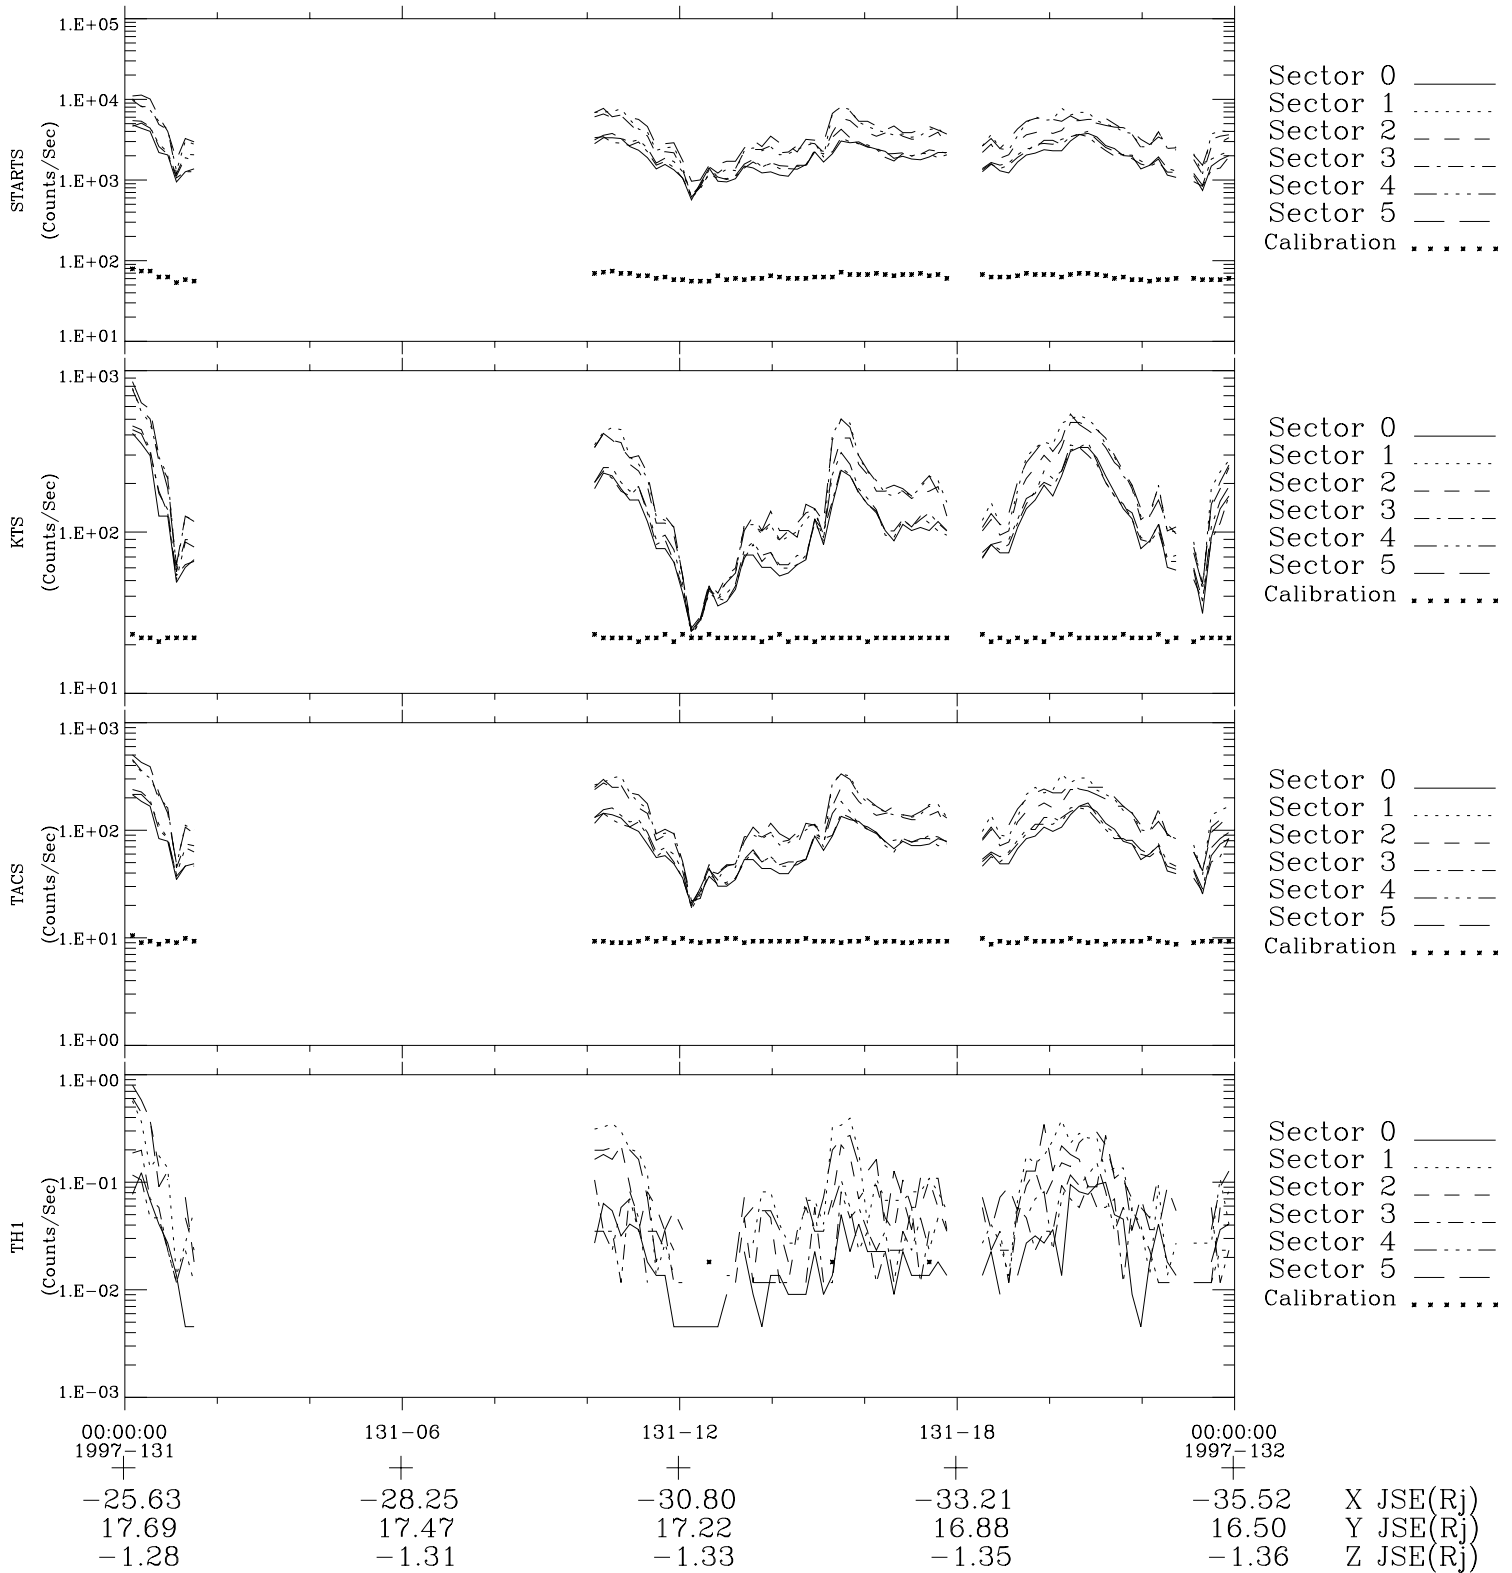

# Galileo EPD Real-Time Six-Sector 97131

Software Version: RTLINE\_R6 V 1.20  
Data Production: 06-03-00  
Plot Production: Sat Sep 15 06:28:34 2001

◇ = Jupiter look direction  
□ = Corotation look direction