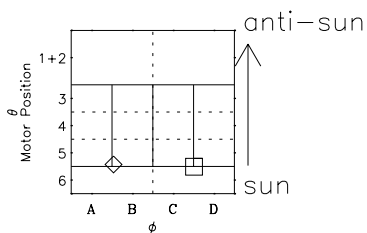

# Galileo EPD Real-Time Six-Sector 97131

Software Version: RTLINE\_R6 V 1.20  
Data Production: 06-03-00  
Plot Production: Sat Sep 15 06:28:33 2001

◇ = Jupiter look direction  
□ = Corotation look direction