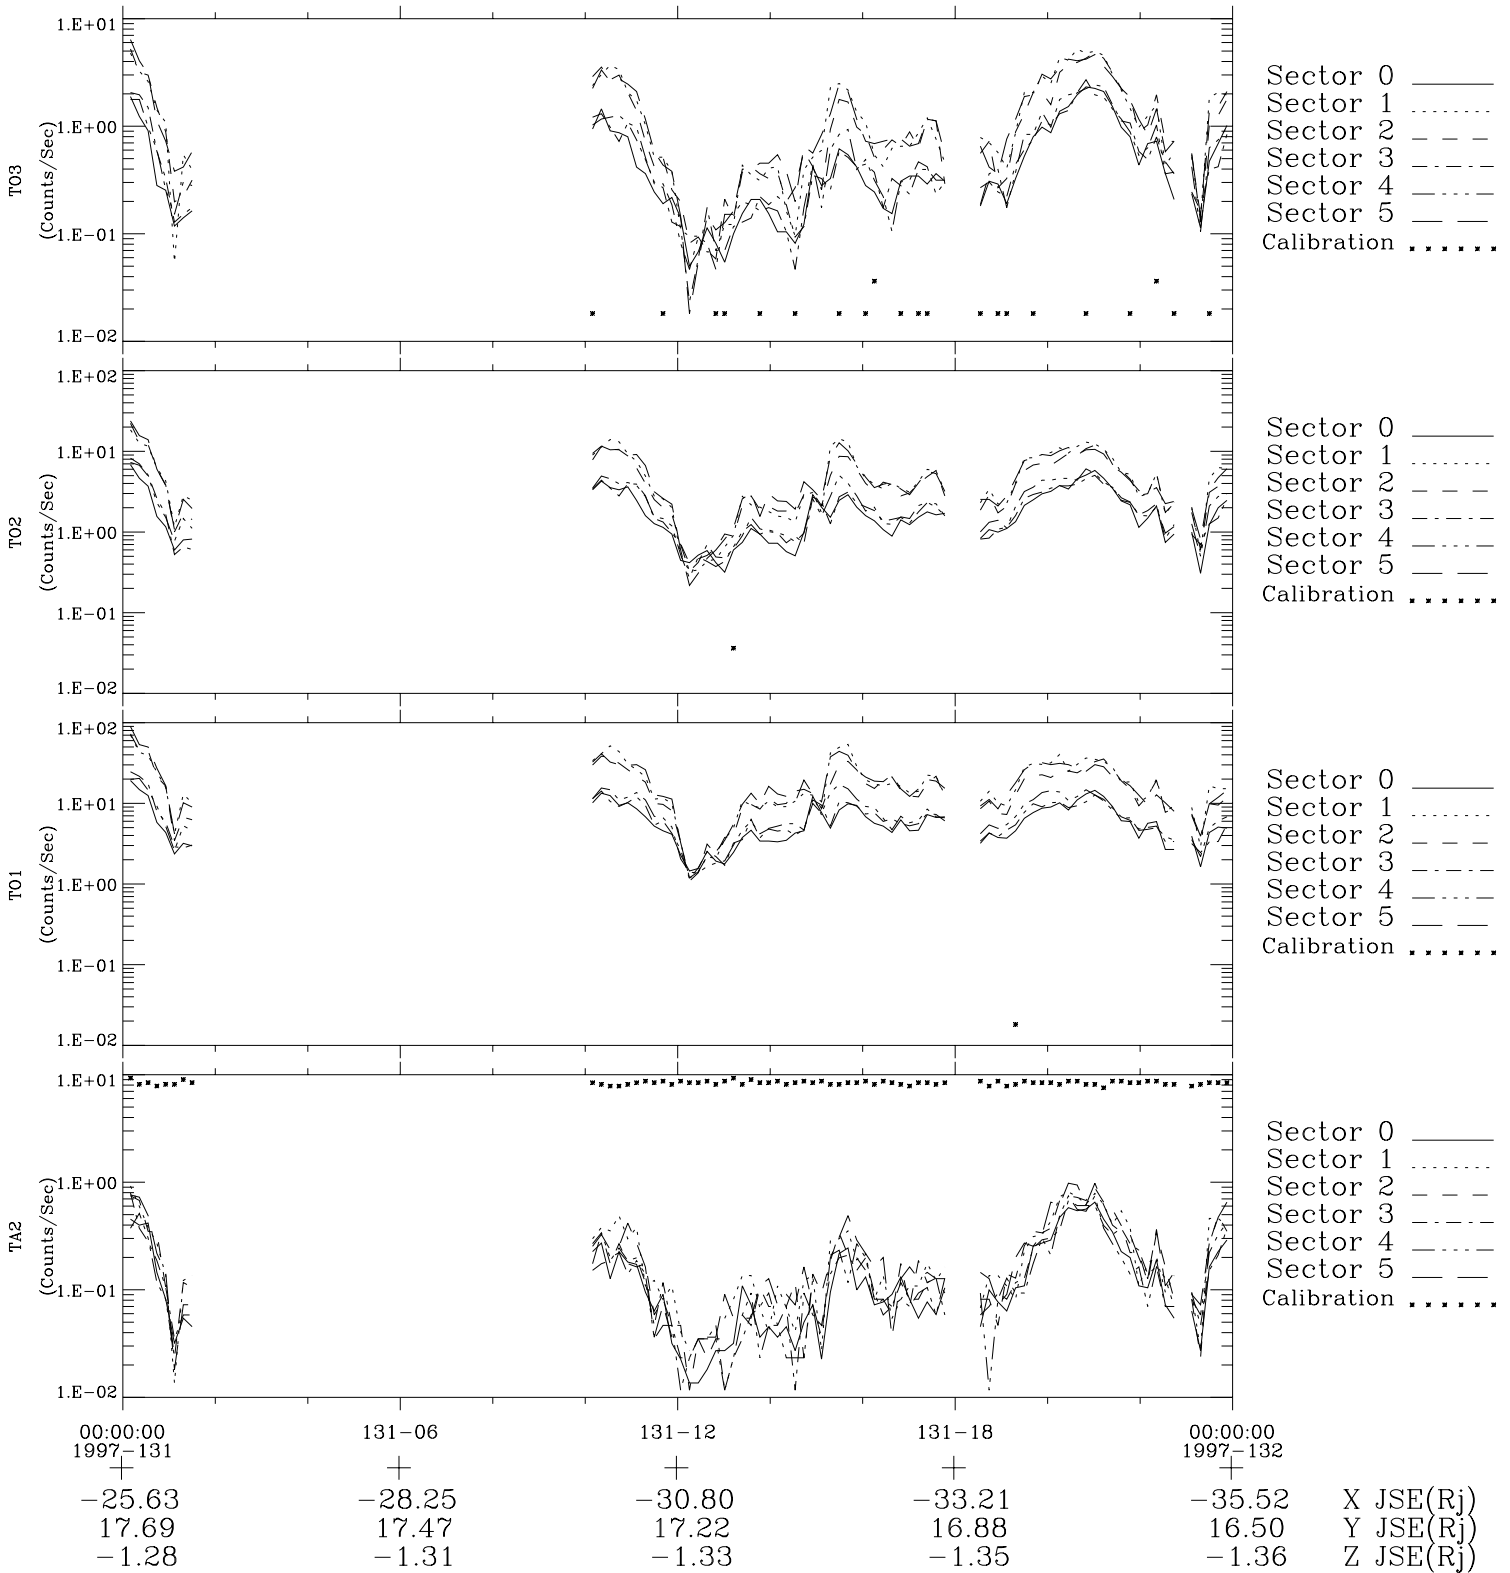

# Galileo EPD Real-Time Six-Sector 97131

Software Version: RTLINE\_R6 V 1.20  
Data Production: 06-03-00  
Plot Production: Sat Sep 15 06:28:33 2001

◇ = Jupiter look direction  
□ = Corotation look direction