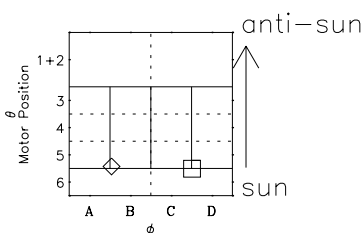

Galileo EPD Real-Time Six-Sector 97131

Software Version: RTLINE_R6 V 1.20
Data Production: 06-03-00
Plot Production: Sat Sep 15 06:28:32 2001

◇ = Jupiter look direction
□ = Corotation look direction