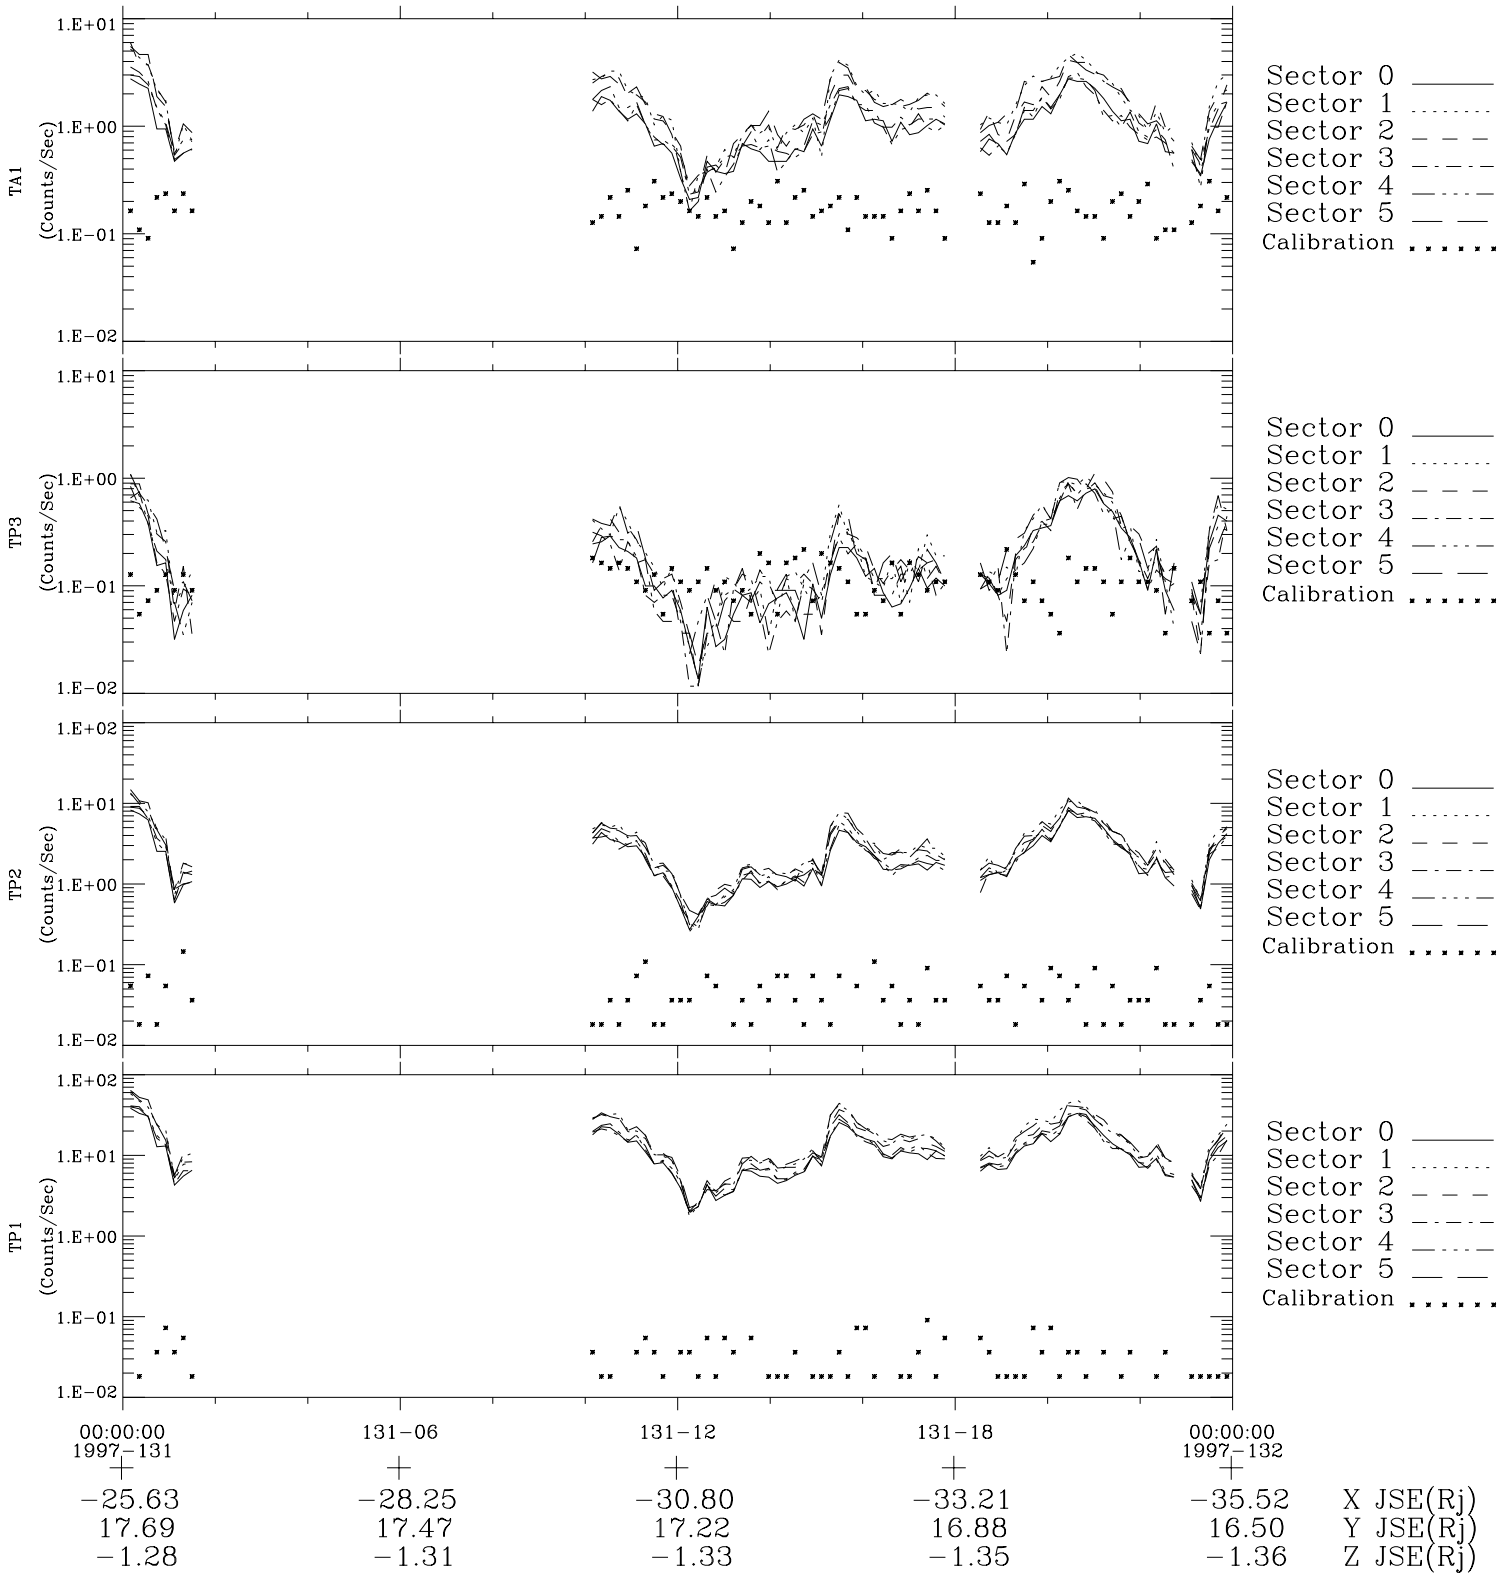

Galileo EPD Real-Time Six-Sector 97131

Software Version: RTLINE_R6 V 1.20
Data Production: 06-03-00
Plot Production: Sat Sep 15 06:28:32 2001

◇ = Jupiter look direction
□ = Corotation look direction