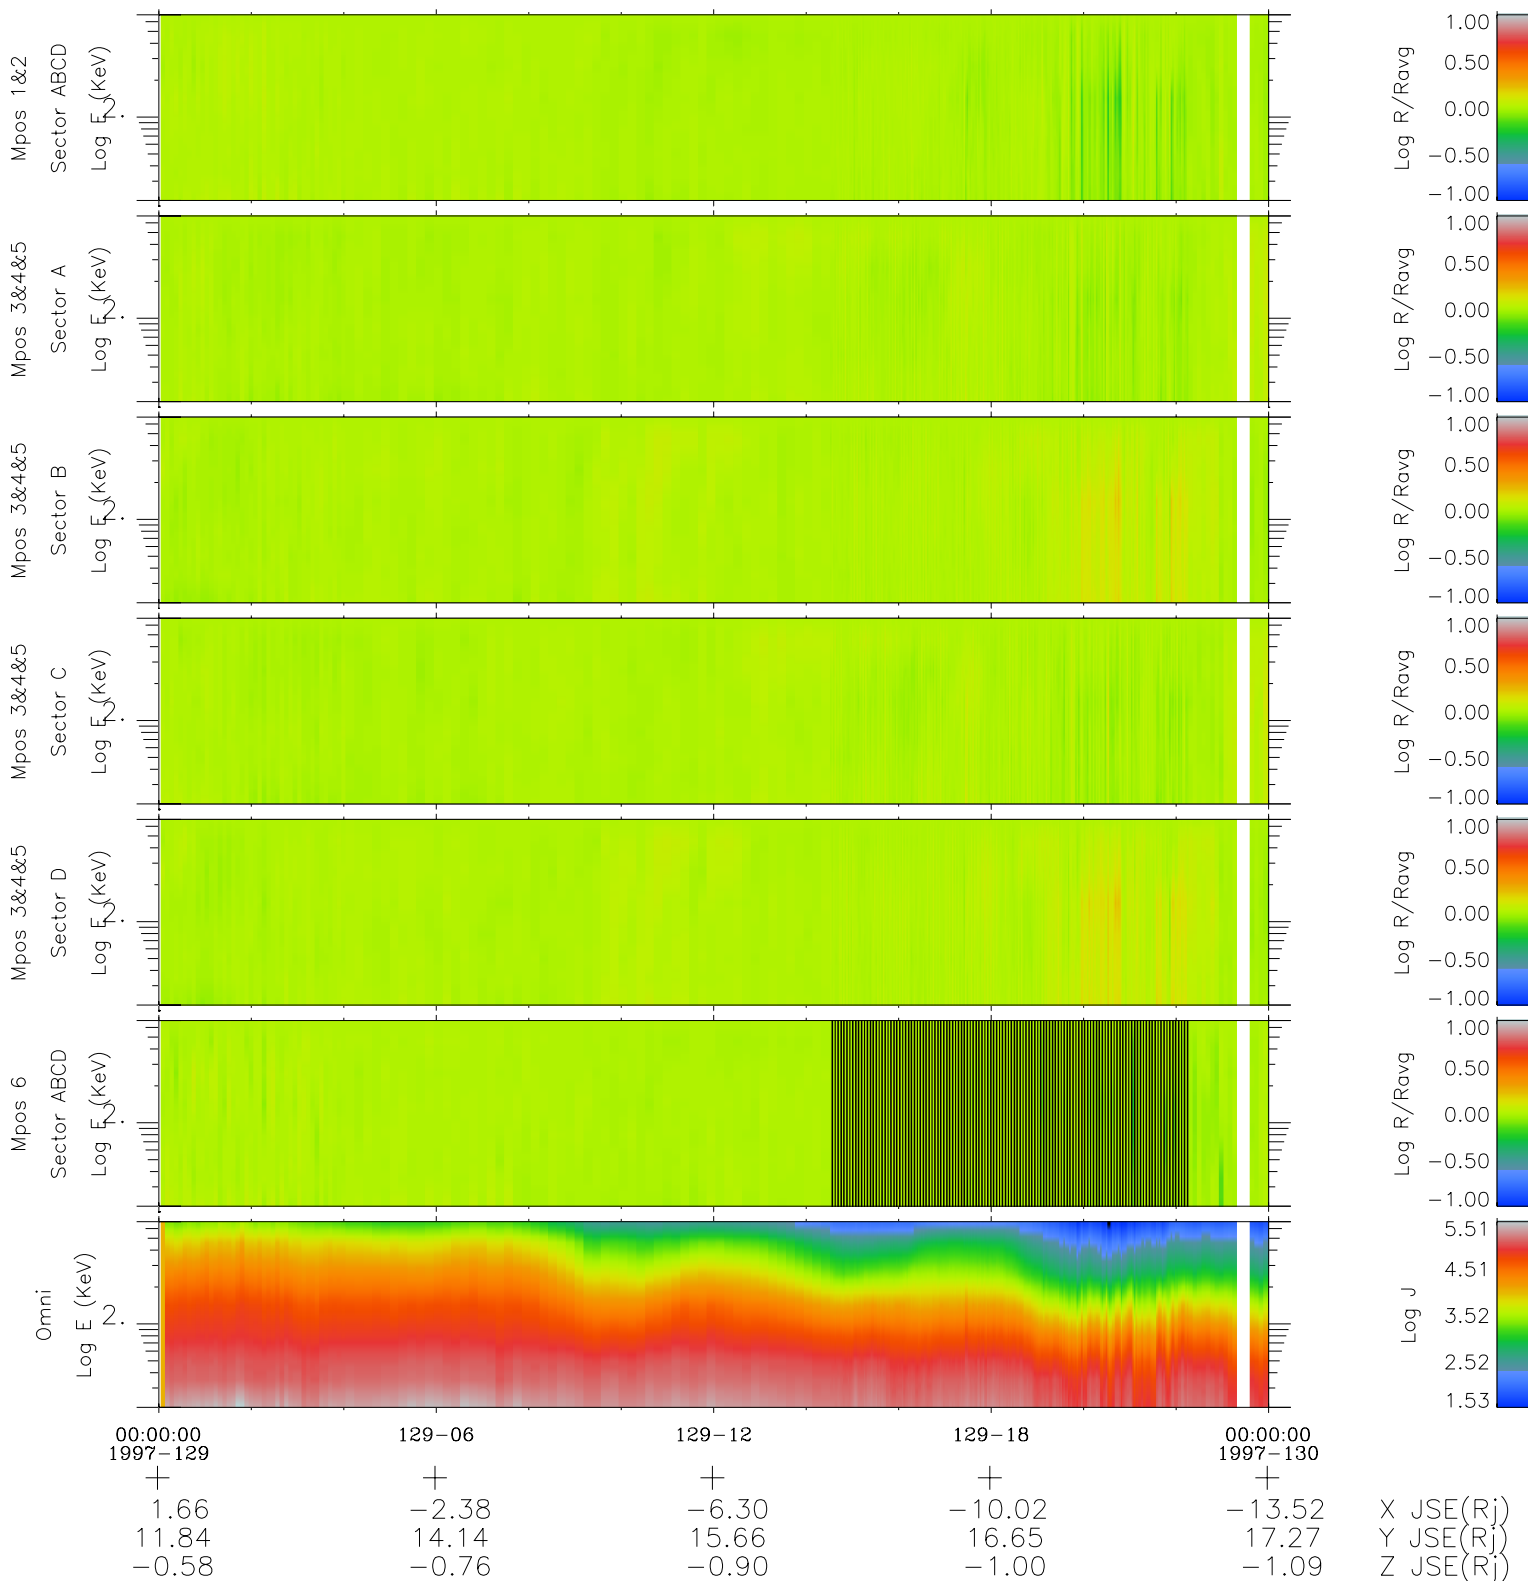

Galileo EPD Real Time R6 Electrons Spectra 97129

Software Version: RTSPEC_R6 V 1.20
 Data Production: 06-03-00
 Plot Production: Sat Sep 15 06:04:19 2001
 Color File: wondr3
 Geofactor File: 1.1

◇ = Jupiter look direction
 □ = Corotation look direction