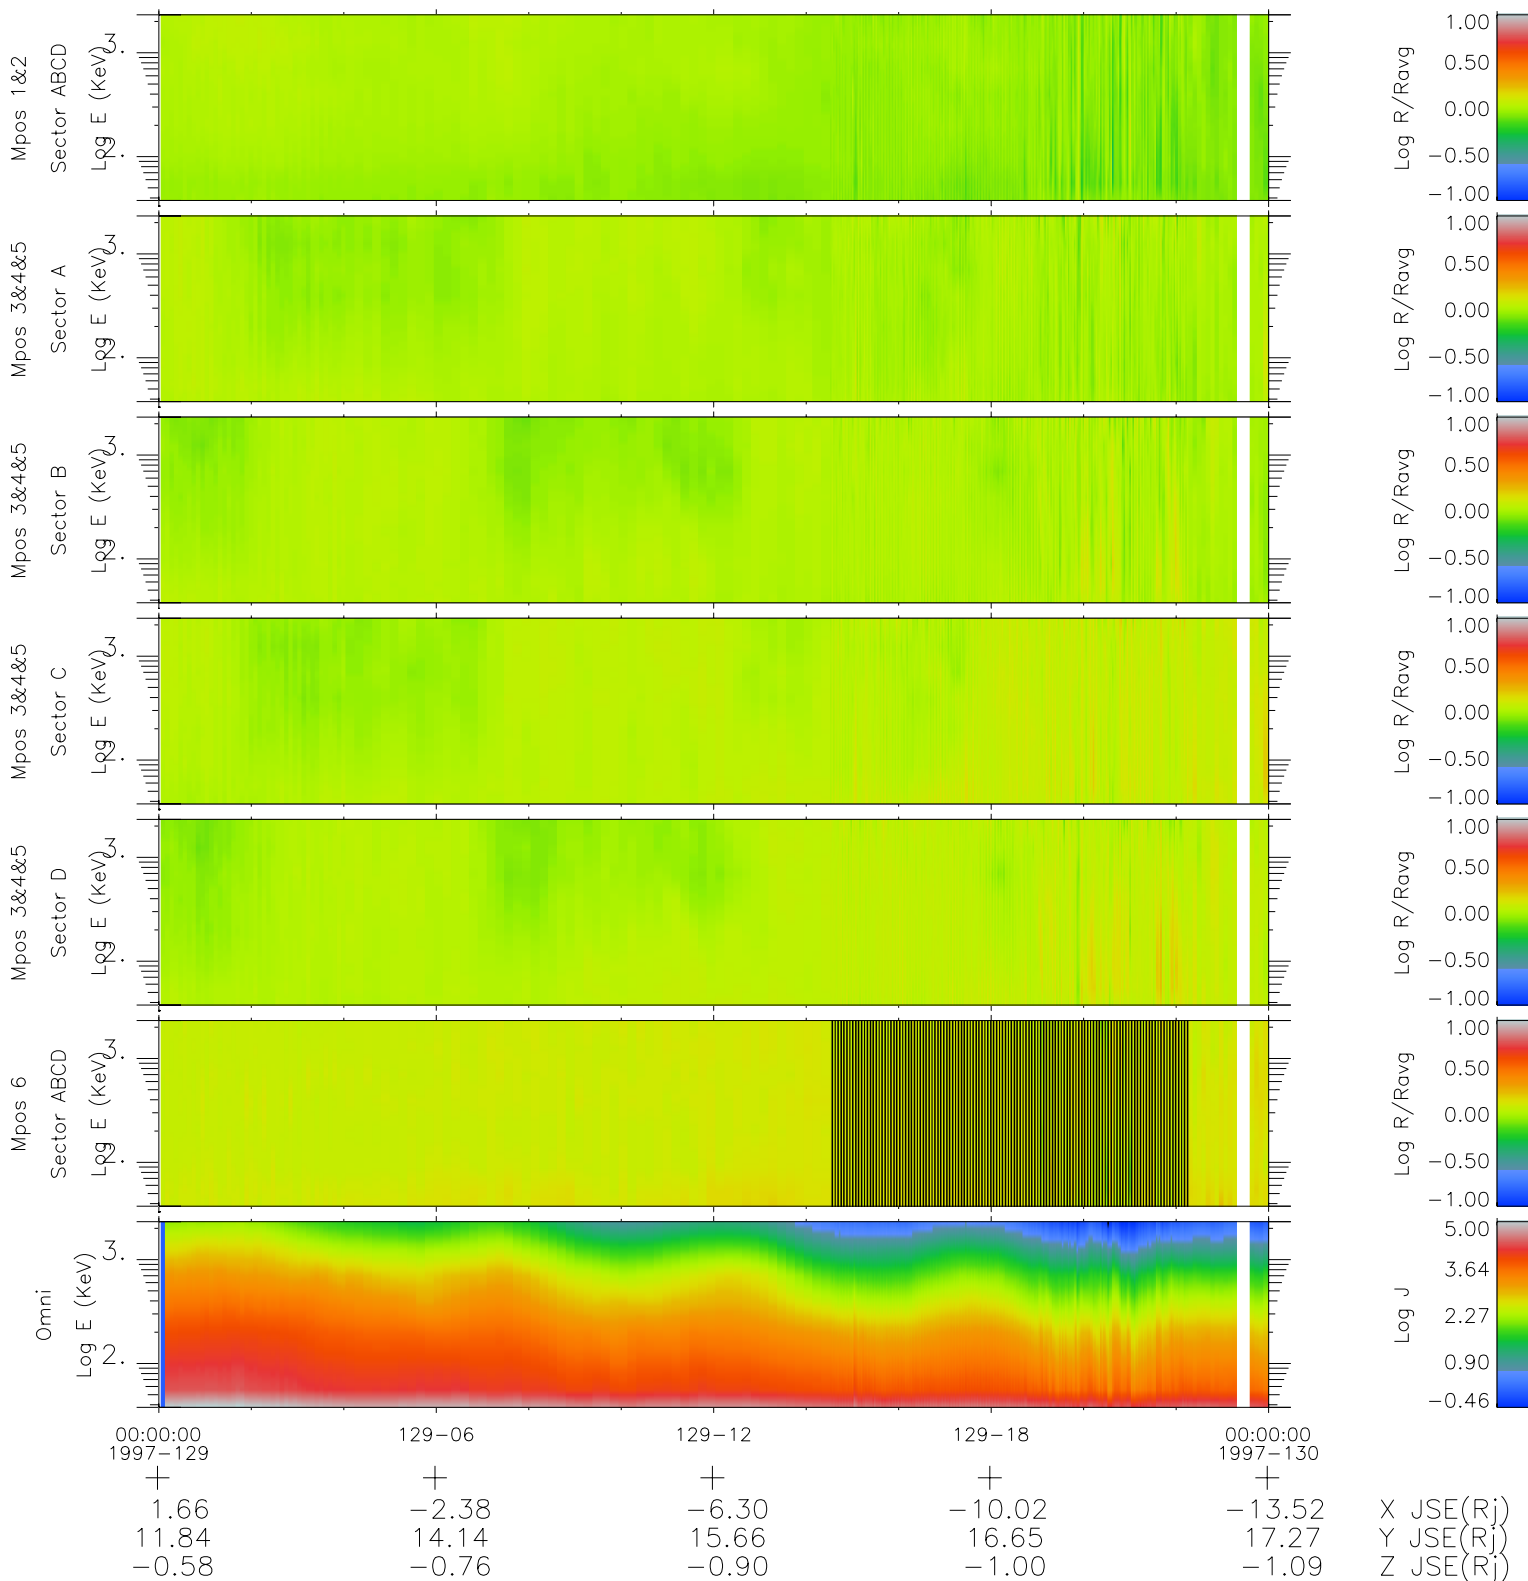

Galileo EPD Real Time R6 Ions Spectra 97129

Software Version: RTSPEC_R6 V 1.20
 Data Production: 06-03-00
 Plot Production: Sat Sep 15 06:04:04 2001
 Color File: wondr3
 Geofactor File: 1.1

- ◇ = Jupiter look direction
- = Corotation look direction