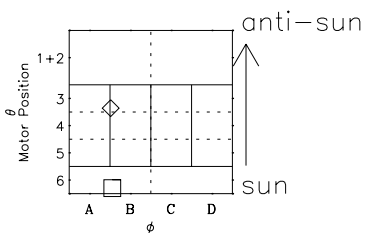

Galileo EPD Real-Time Six-Sector 97129

Software Version: RTLINE_R6 V 1.20
Data Production: 06-03-00
Plot Production: Sat Sep 15 06:09:00 2001

◇ = Jupiter look direction
□ = Corotation look direction