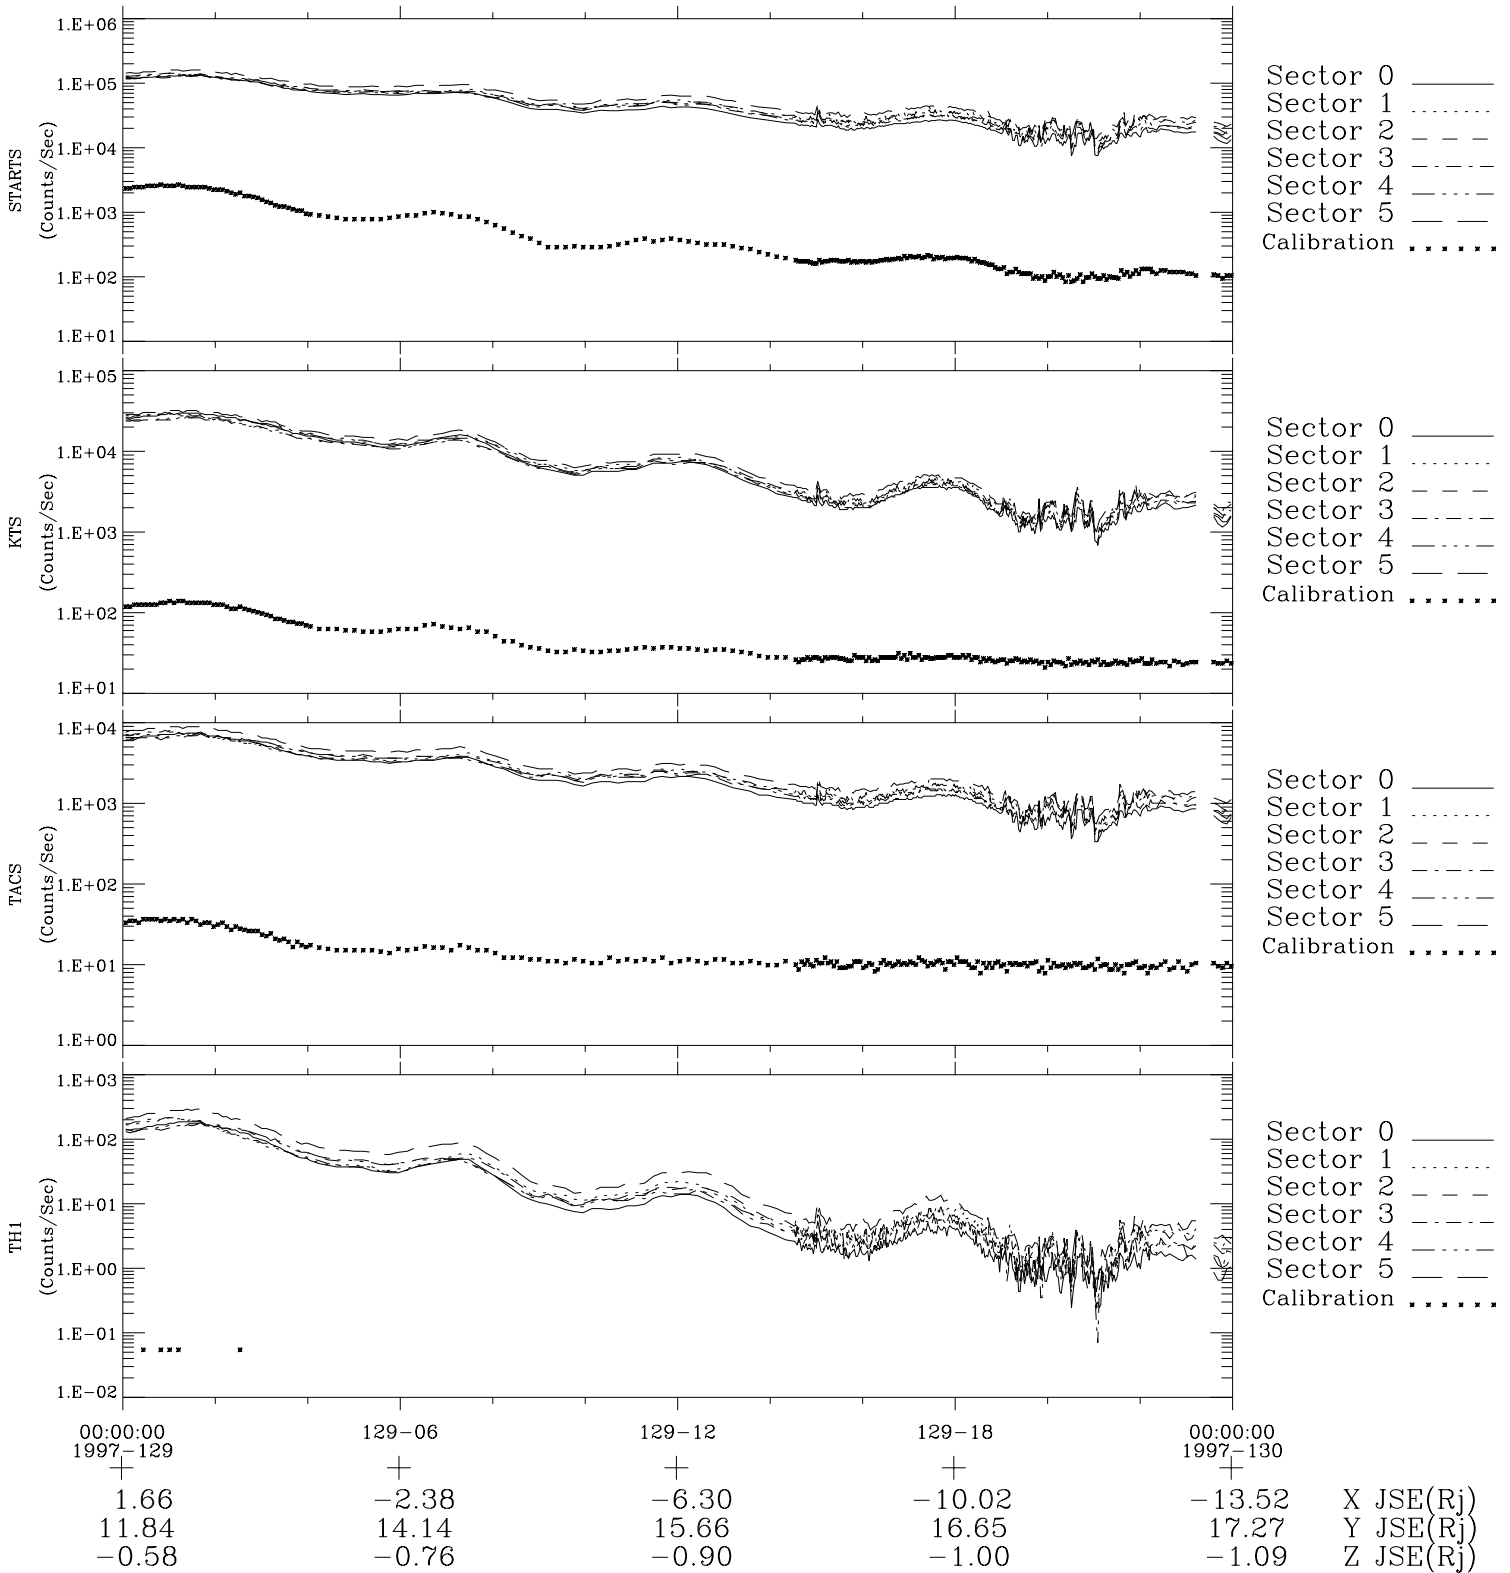

Galileo EPD Real-Time Six-Sector 97129

Software Version: RTLINE_R6 V 1.20
Data Production: 06-03-00
Plot Production: Sat Sep 15 06:09:00 2001

◇ = Jupiter look direction
□ = Corotation look direction