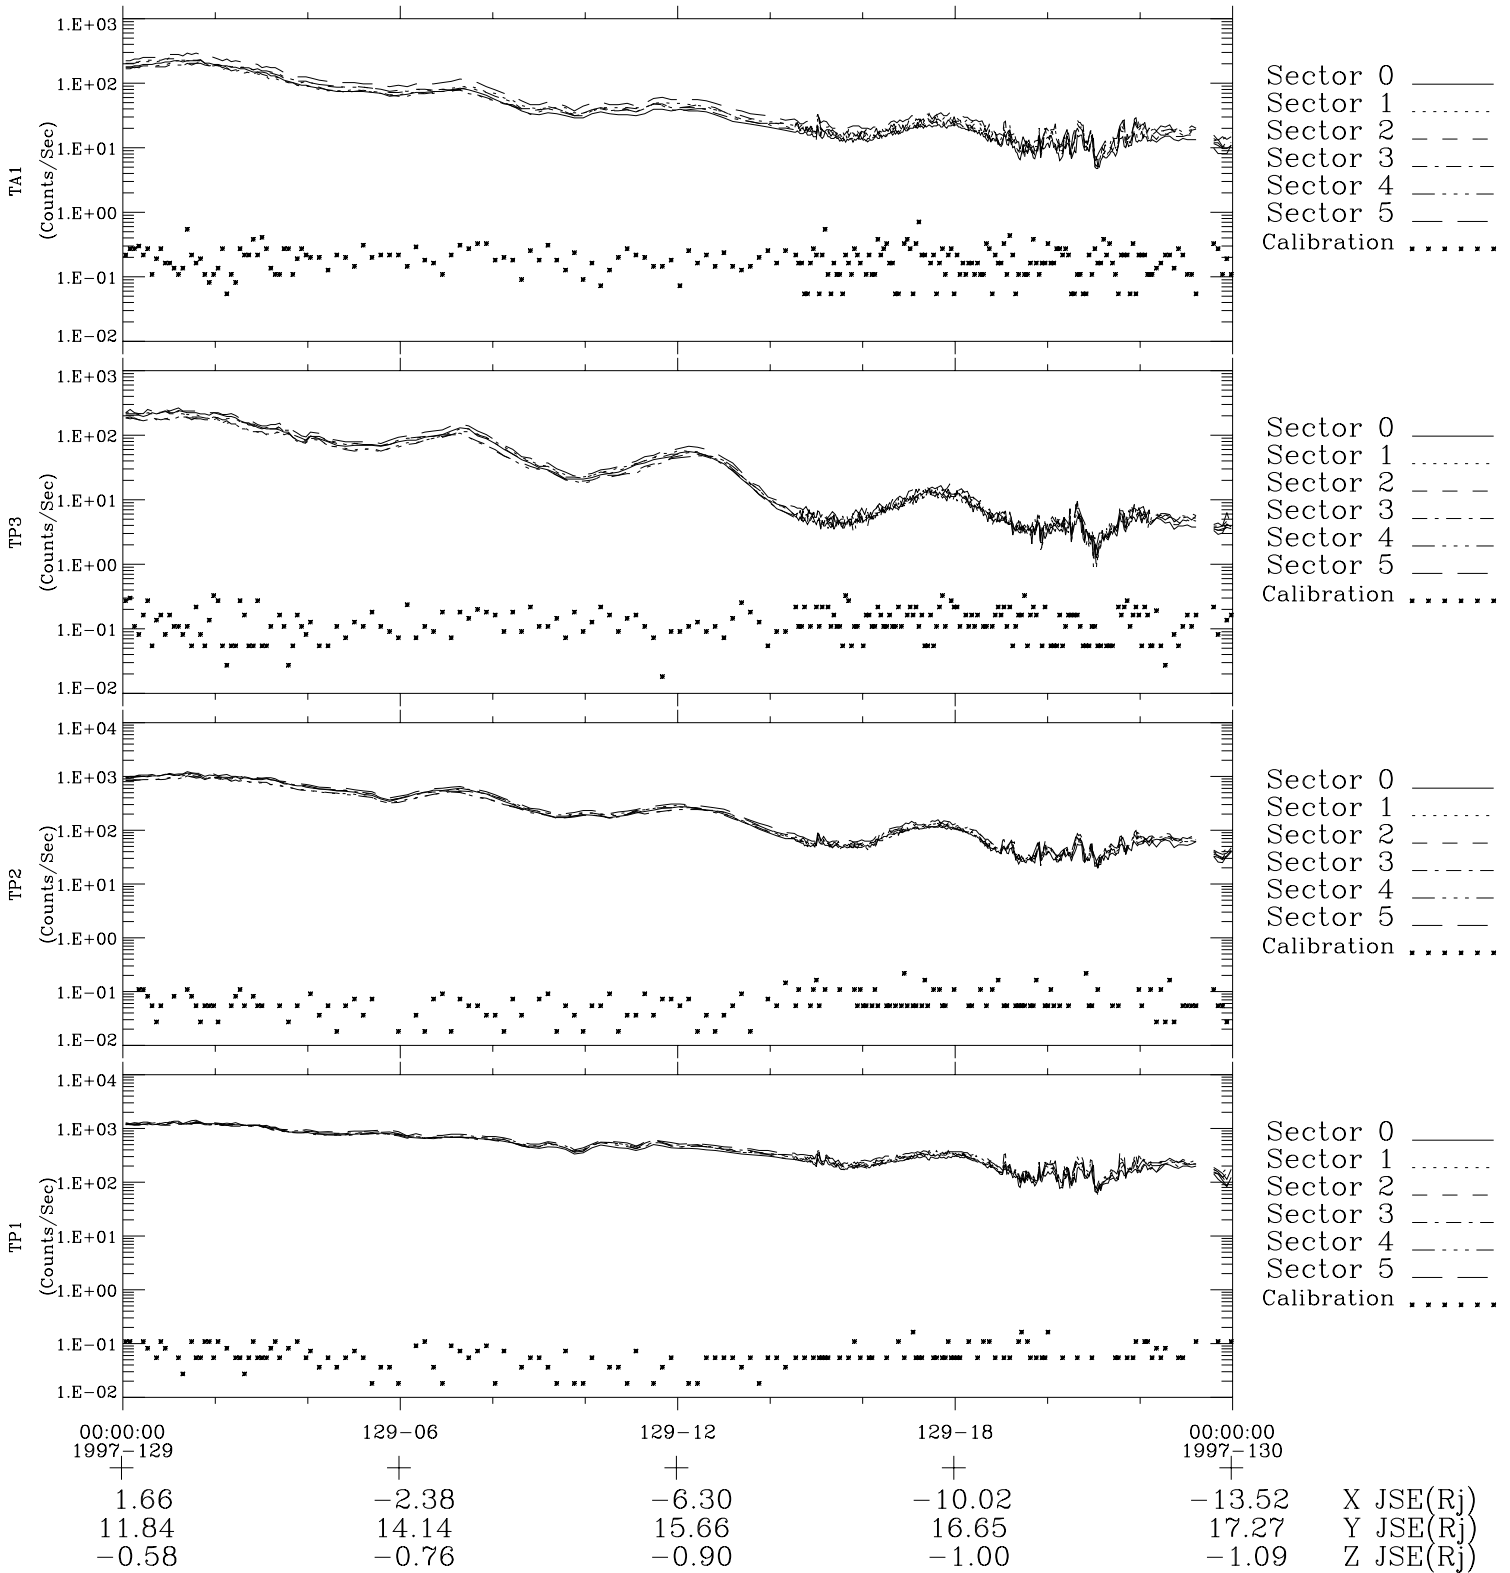

Galileo EPD Real-Time Six-Sector 97129

Software Version: RTLINE_R6 V 1.20
Data Production: 06-03-00
Plot Production: Sat Sep 15 06:08:58 2001

◇ = Jupiter look direction
□ = Corotation look direction