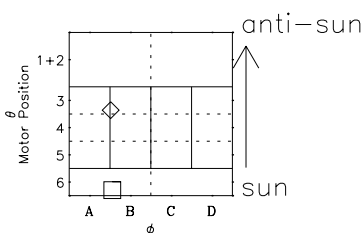

Galileo EPD Real-Time Six-Sector 97129

Software Version: RTLINE_R6 V 1.20
Data Production: 06-03-00
Plot Production: Sat Sep 15 06:08:58 2001

◇ = Jupiter look direction
□ = Corotation look direction