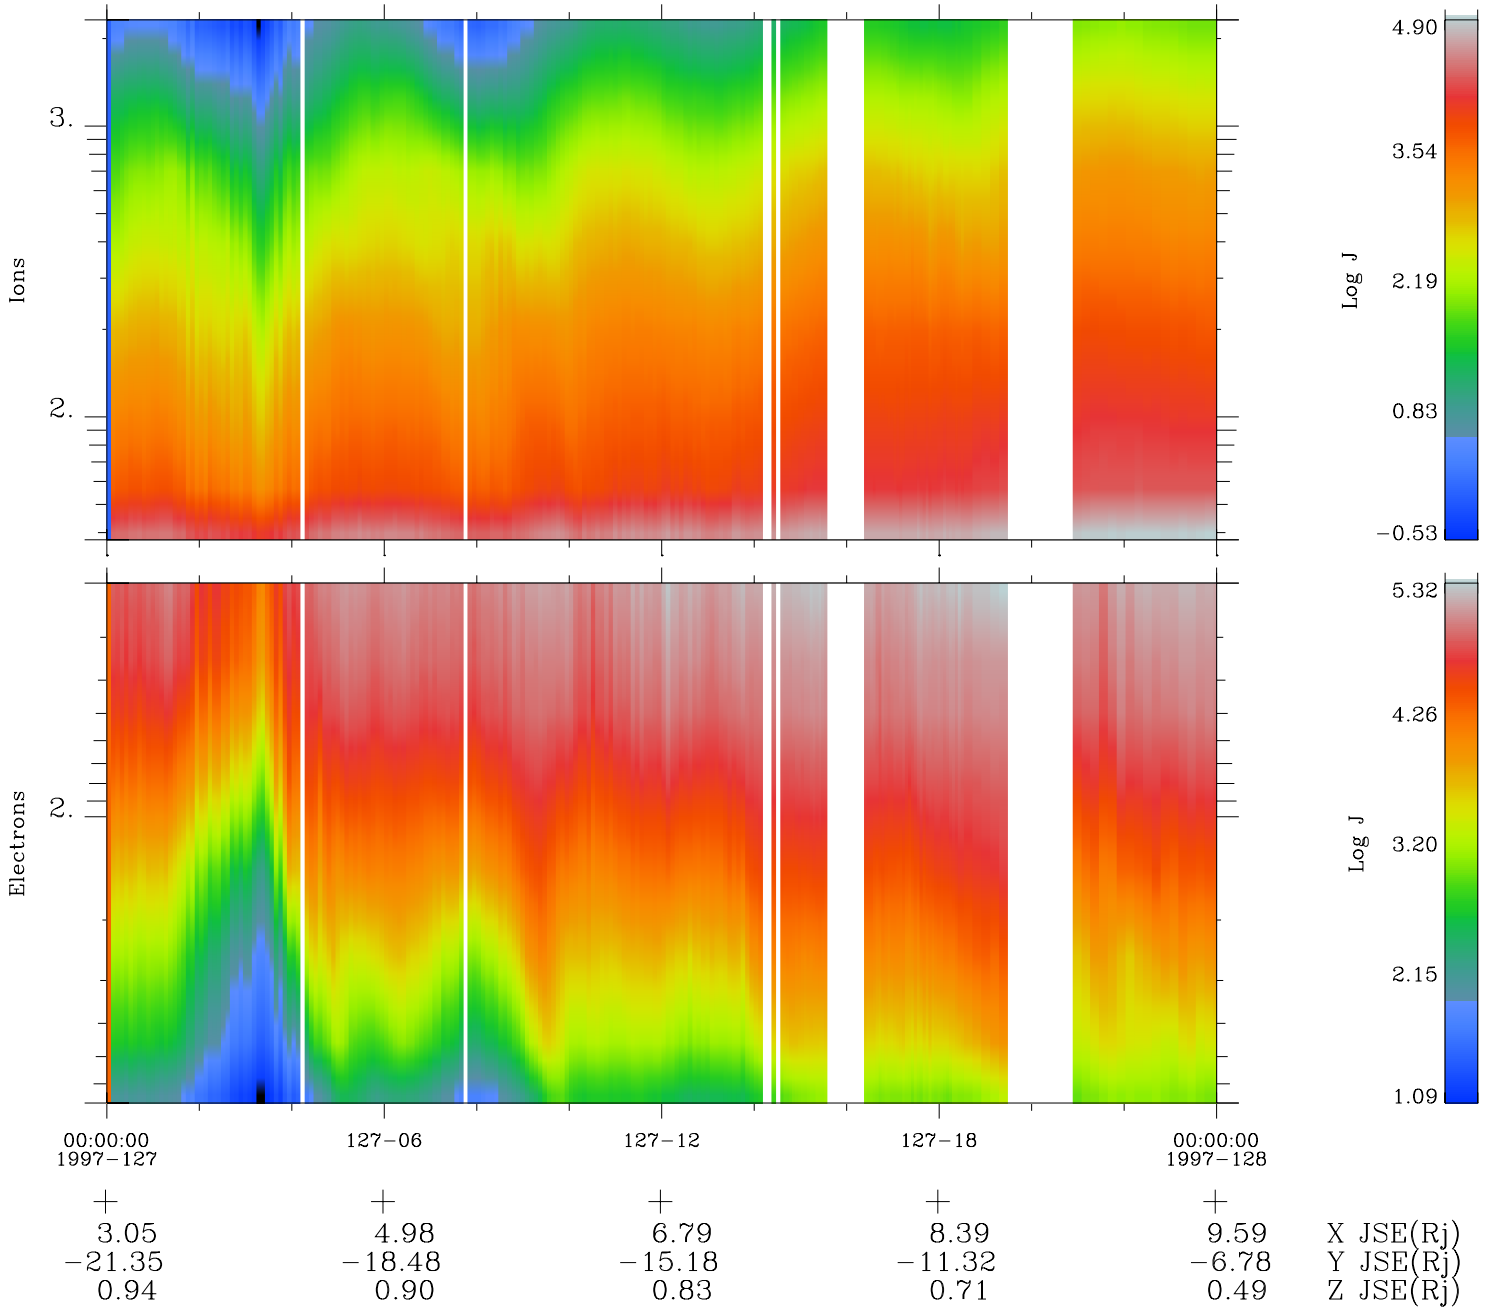

Galileo EPD Real Time Omni Spectrum 97127

Software Version: RTSPEC_OMNI V 1.20
 Data Production: 06-03-00
 Plot Production: Sat Sep 15 05:43:22 2001
 Color File: wondr3
 Geofactor File: 1.1

◇ = Jupiter look direction
 □ = Corotation look direction