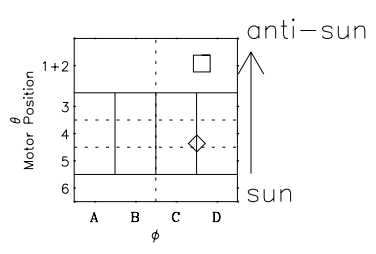

Galileo EPD Real Time Omni Spectrum 97126

Software Version: RTSPEC_OMNI V 1.20
 Data Production: 06-03-00
 Plot Production: Sat Sep 15 05:34:06 2001
 Color File: wondr3
 Geofactor File: 1.1

◇ = Jupiter look direction
 □ = Corotation look direction