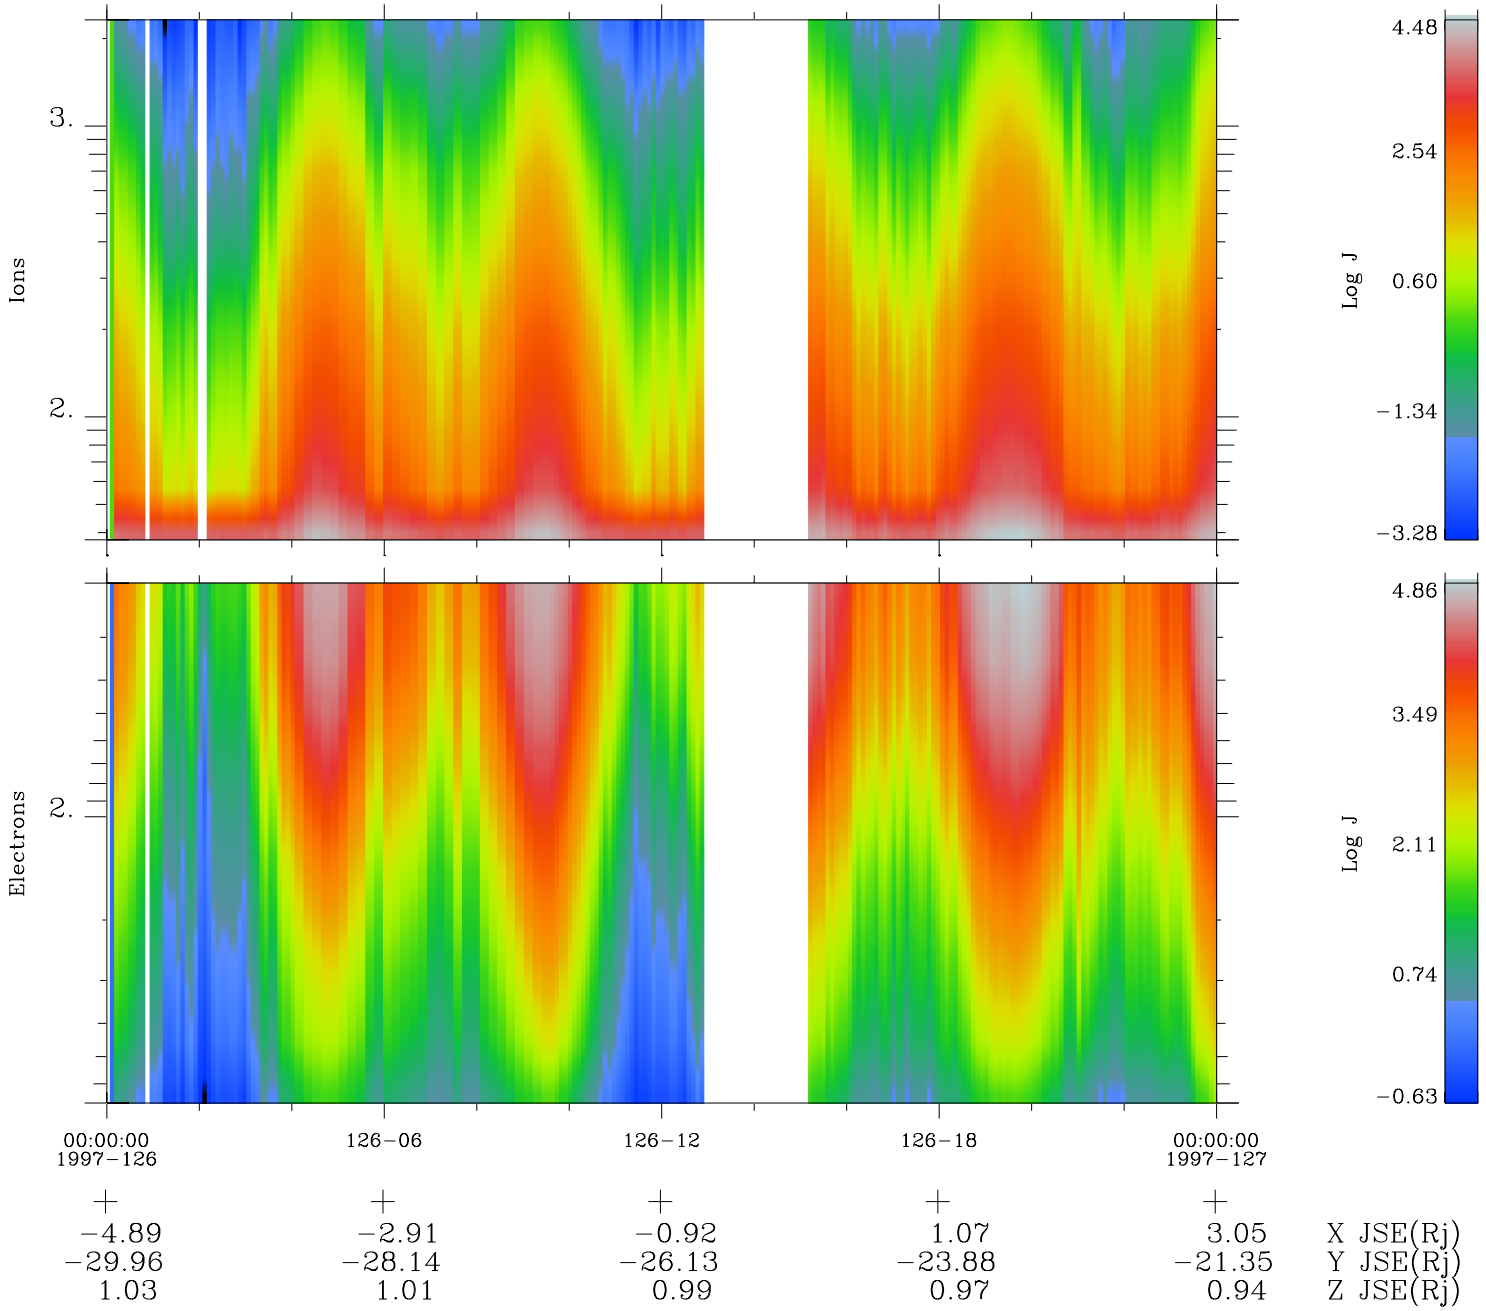

Galileo EPD Real Time Omni Spectrum 97126

Software Version: RTSPEC_OMNI V 1.20
 Data Production: 06-03-00
 Plot Production: Sat Sep 15 05:34:06 2001
 Color File: wondr3
 Geofactor File: 1.1

◇ = Jupiter look direction
 □ = Corotation look direction