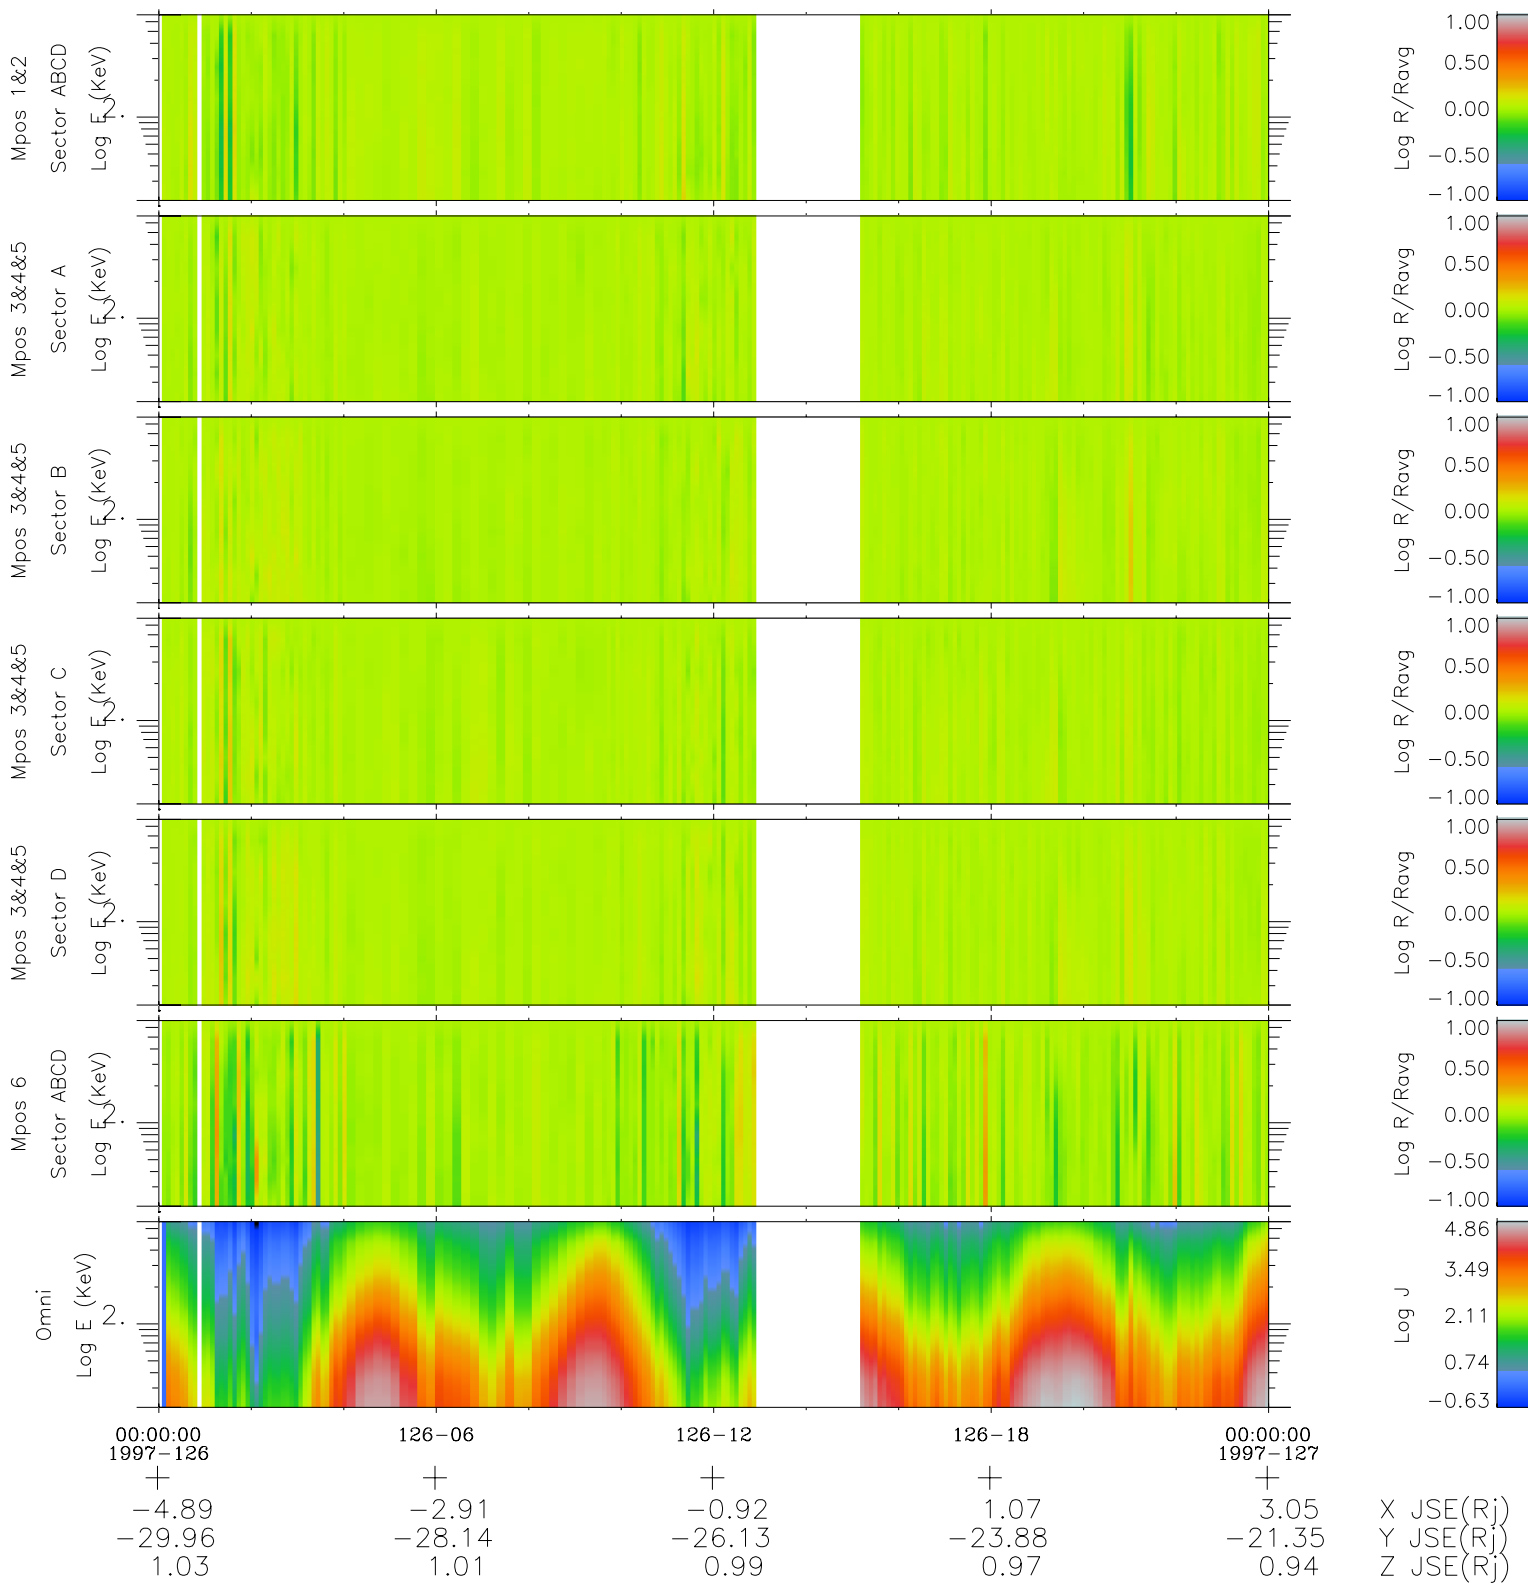

# Galileo EPD Real Time R6 Electrons Spectra 97126

Software Version: RTSPEC\_R6 V 1.20  
 Data Production: 06-03-00  
 Plot Production: Sat Sep 15 05:33:57 2001  
 Color File: wondr3  
 Geofactor File: 1.1

◇ = Jupiter look direction  
 □ = Corotation look direction