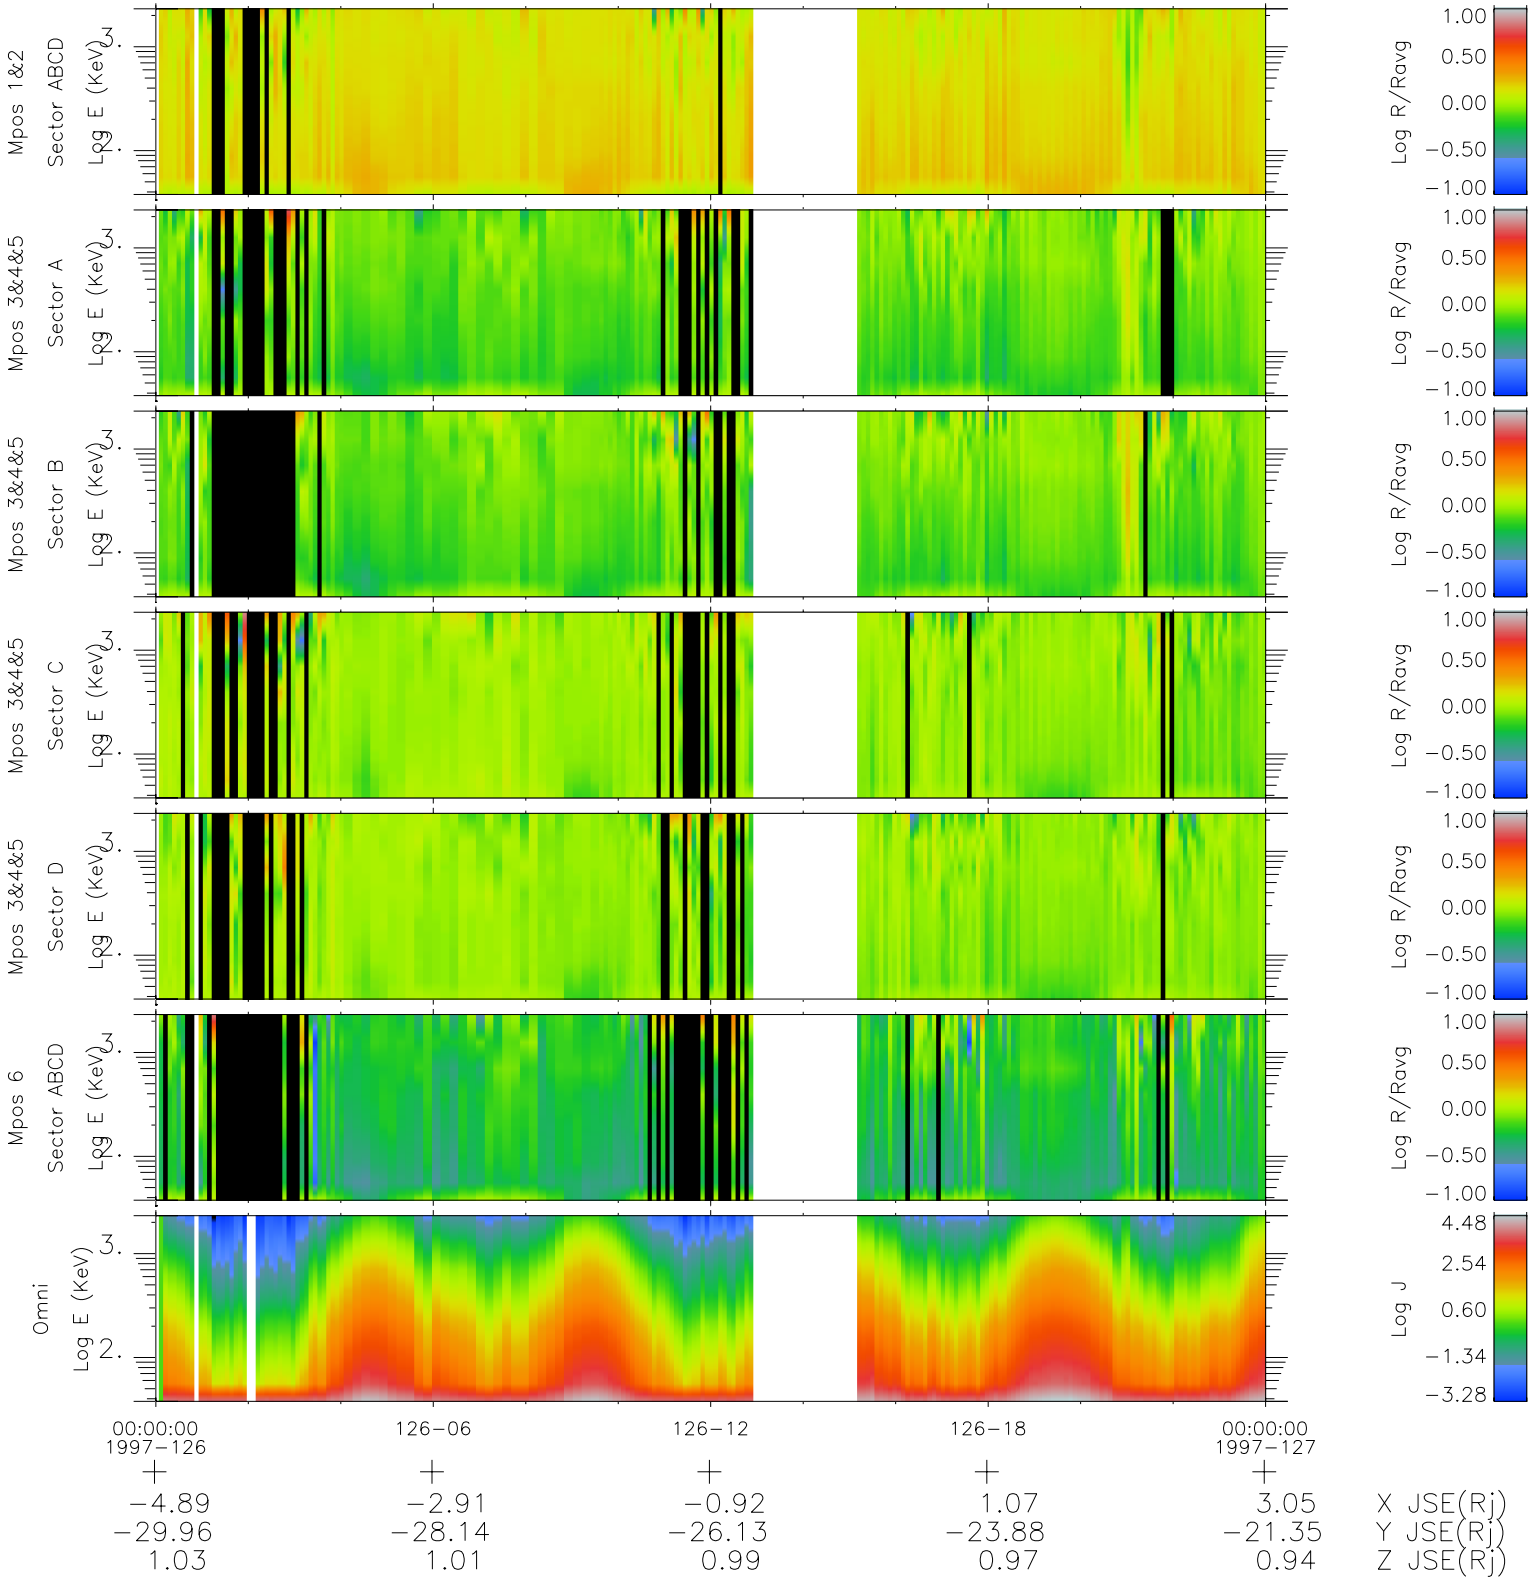

# Galileo EPD Real Time R6 Ions Spectra 97126

Software Version: RTSPEC\_R6 V 1.20  
 Data Production: 06-03-00  
 Plot Production: Sat Sep 15 05:33:48 2001  
 Color File: wondr3  
 Geofactor File: 1.1

- ◇ = Jupiter look direction
- = Corotation look direction