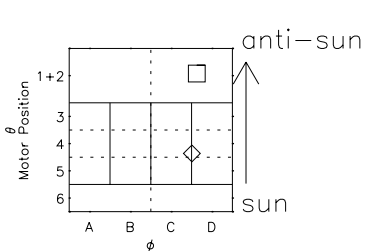

# Galileo EPD Real Time R6 Ions Spectra 97126

Software Version: RTSPEC\_R6 V 1.20  
 Data Production: 06-03-00  
 Plot Production: Sat Sep 15 05:33:48 2001  
 Color File: wondr3  
 Geofactor File: 1.1

- ◇ = Jupiter look direction
- = Corotation look direction