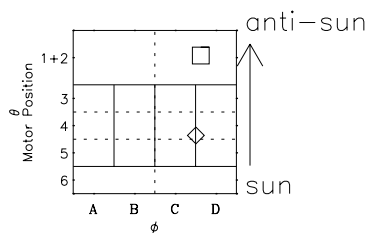

# Galileo EPD Real-Time Omni 97126

Software Version: RTLINE\_OMNI V 1.20  
Data Production: 06-03-00  
Plot Production: Sat Sep 15 05:36:50 2001

- ◇ = Jupiter look direction
- = Corotation look direction