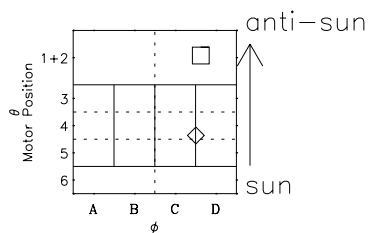

# Galileo EPD Real-Time Omni 97126

Software Version: RTLINE\_OMNI V 1.20  
Data Production: 06-03-00  
Plot Production: Sat Sep 15 05:36:48 2001

◇ = Jupiter look direction  
□ = Corotation look direction