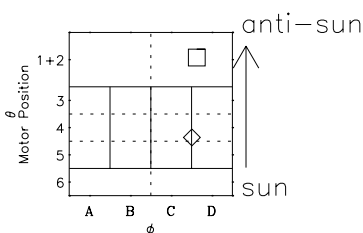

# Galileo EPD Real-Time Six-Sector 97126

Software Version: RTLINE\_R6 V 1.20  
Data Production: 06-03-00  
Plot Production: Sat Sep 15 05:36:59 2001

◇ = Jupiter look direction  
□ = Corotation look direction