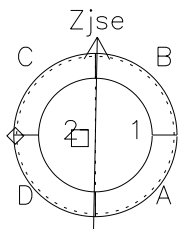

# Galileo EPD Real-Time Six-Sector 97126

Software Version: RTLINE\_R6 V 1.20  
Data Production: 06-03-00  
Plot Production: Sat Sep 15 05:36:59 2001

◇ = Jupiter look direction  
□ = Corotation look direction