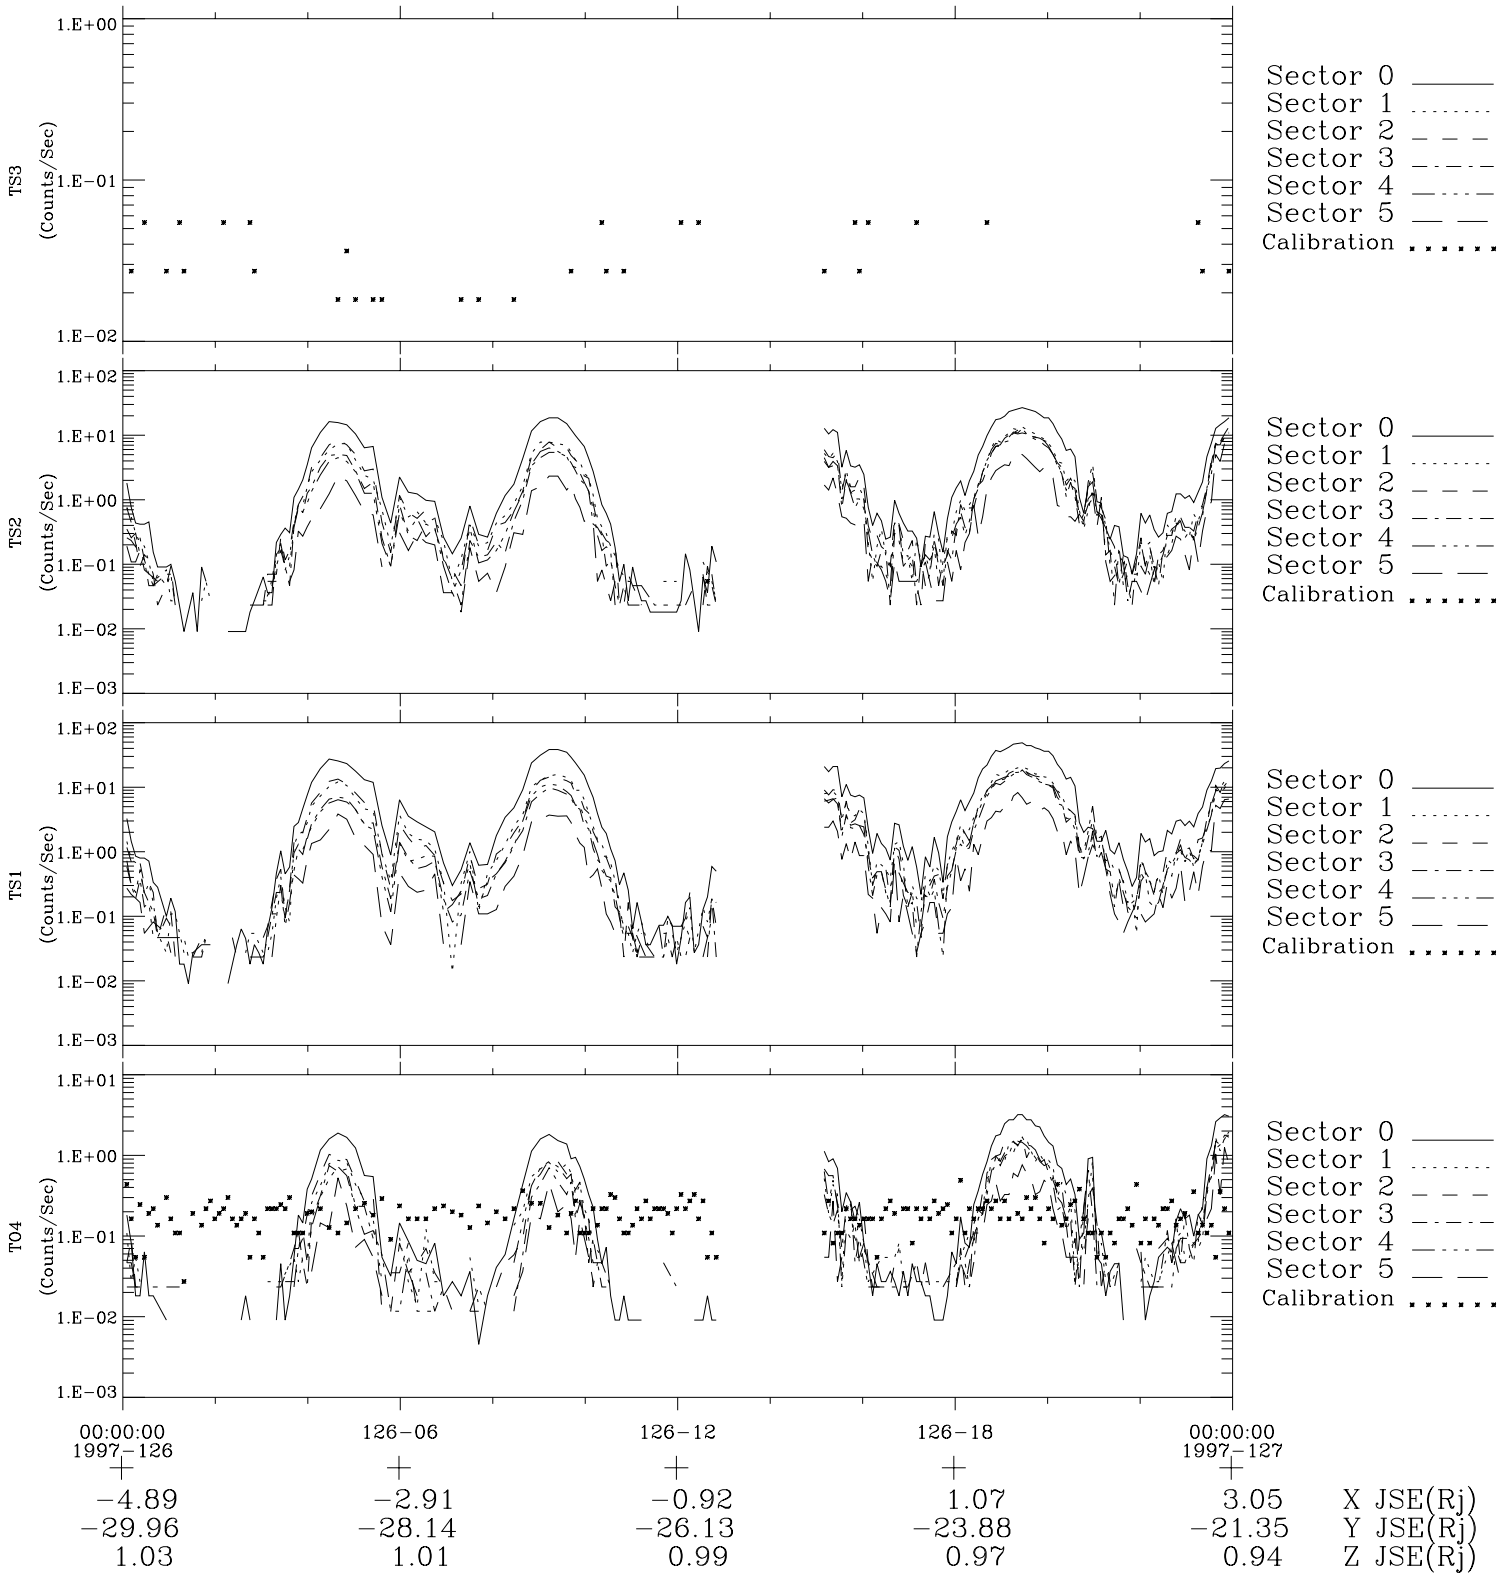

# Galileo EPD Real-Time Six-Sector 97126

Software Version: RTLINE\_R6 V 1.20  
Data Production: 06-03-00  
Plot Production: Sat Sep 15 05:36:59 2001

◇ = Jupiter look direction  
□ = Corotation look direction