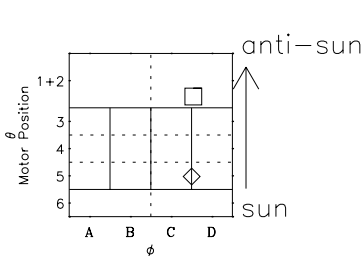

Galileo EPD Real-Time Six-Sector 97125

Software Version: RTLINE_R6 V 1.20
Data Production: 06-03-00
Plot Production: Sat Sep 15 05:27:38 2001

◇ = Jupiter look direction
□ = Corotation look direction