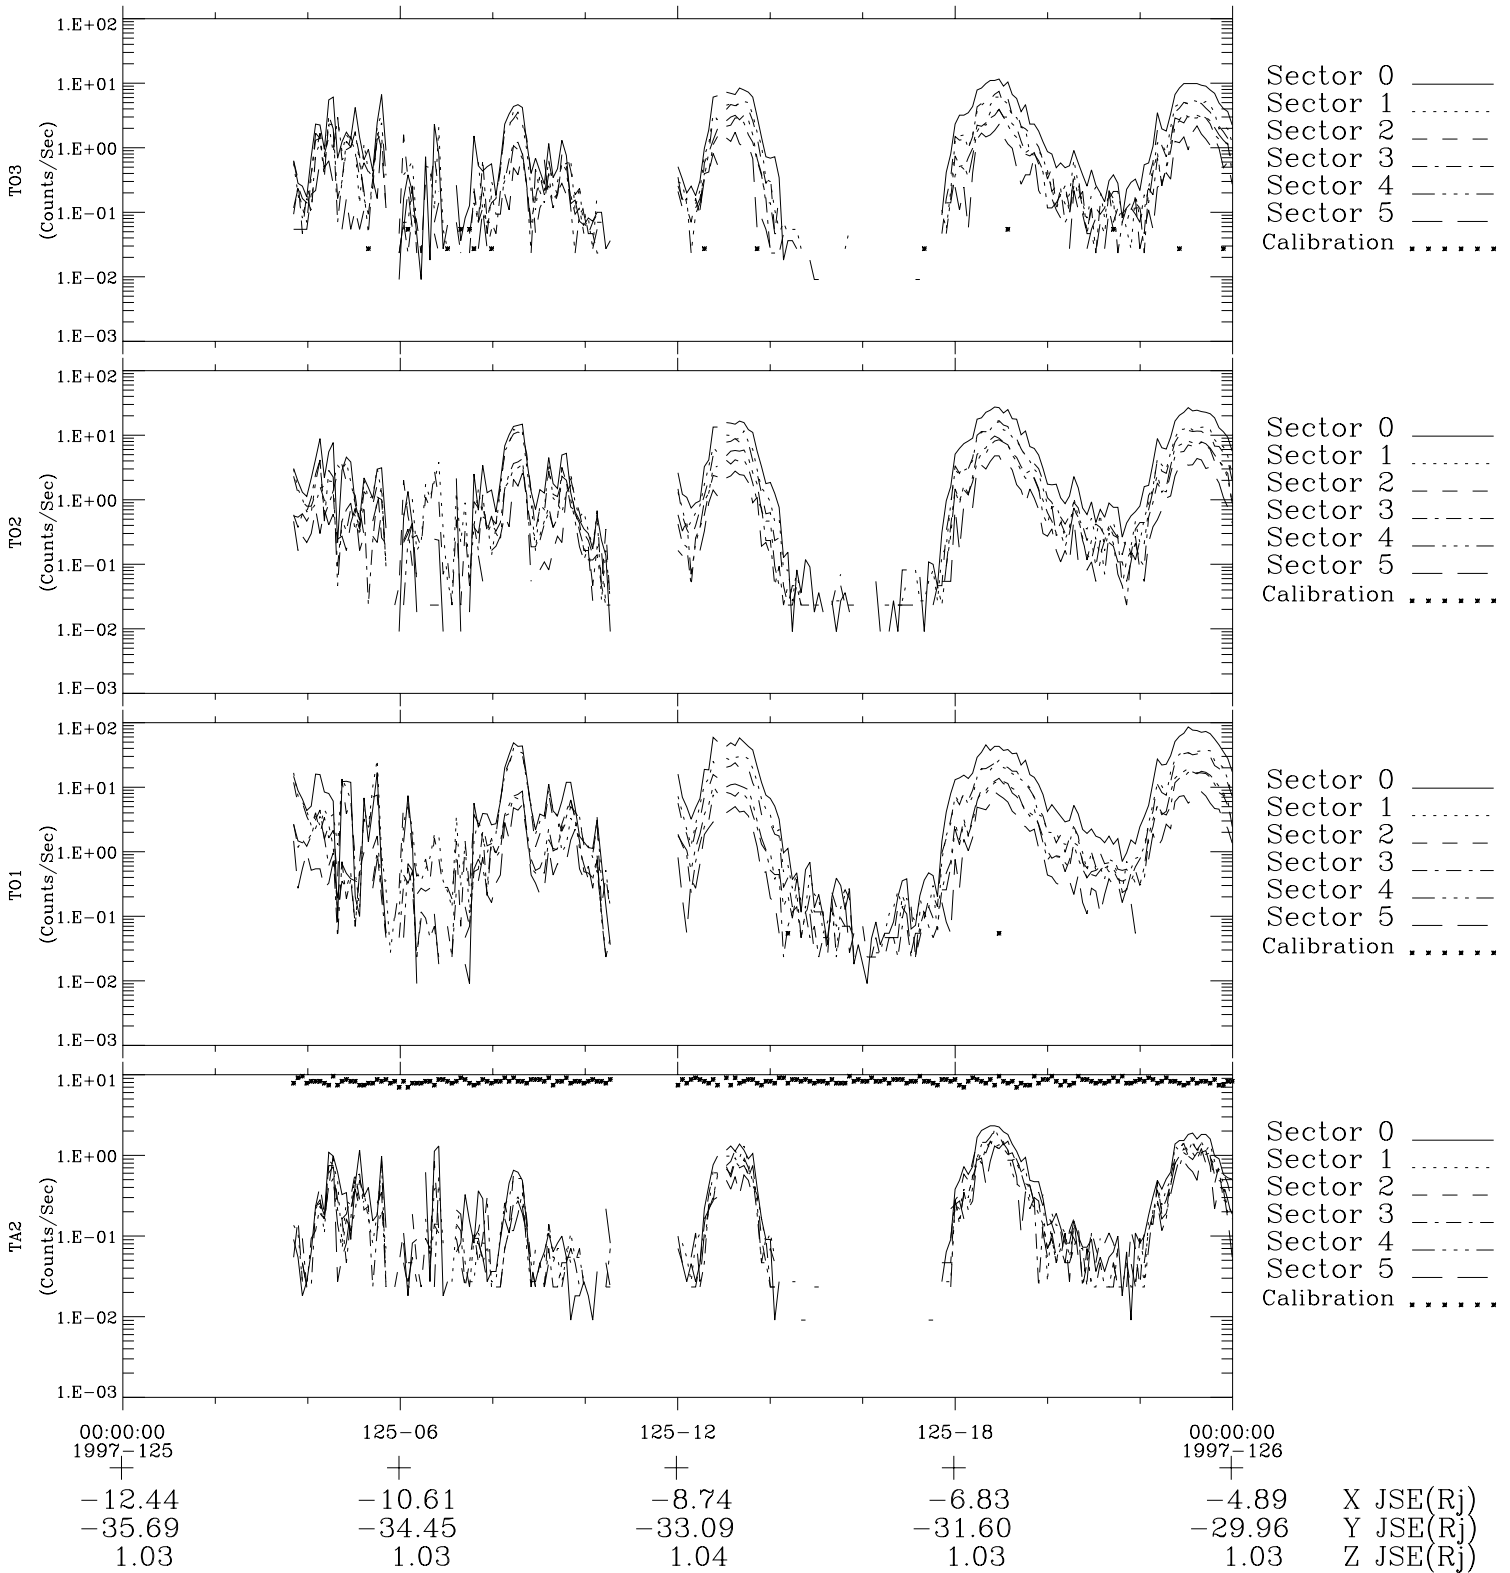

Galileo EPD Real-Time Six-Sector 97125

Software Version: RTLINE_R6 V 1.20
Data Production: 06-03-00
Plot Production: Sat Sep 15 05:27:38 2001

◇ = Jupiter look direction
□ = Corotation look direction