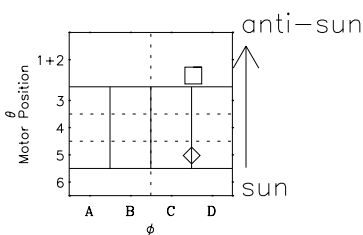

# Galileo EPD Real-Time Six-Sector 97125

Software Version: RTLINE\_R6 V 1.20  
Data Production: 06-03-00  
Plot Production: Sat Sep 15 05:27:37 2001

◇ = Jupiter look direction  
□ = Corotation look direction