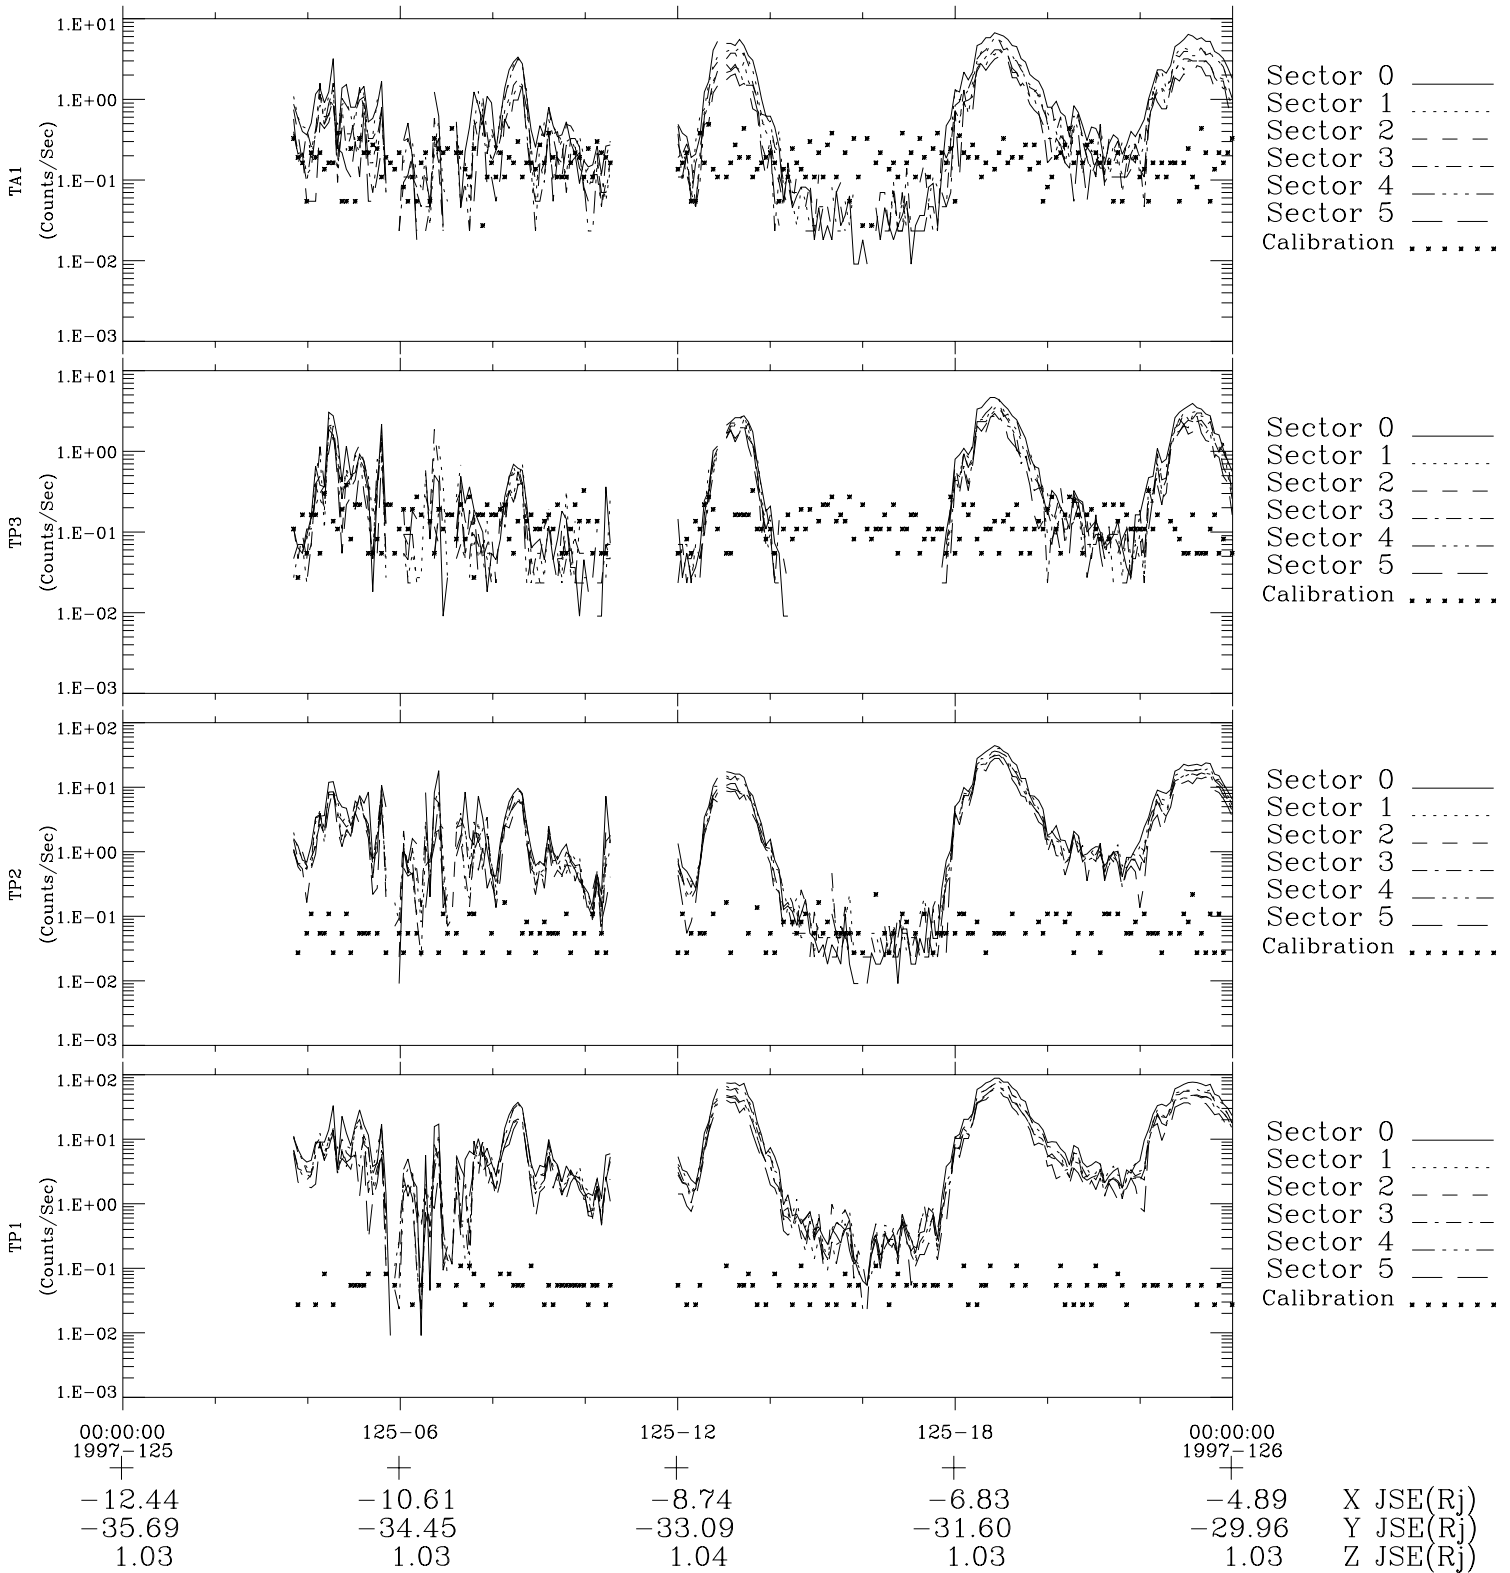

# Galileo EPD Real-Time Six-Sector 97125

Software Version: RTLINE\_R6 V 1.20  
Data Production: 06-03-00  
Plot Production: Sat Sep 15 05:27:37 2001

◇ = Jupiter look direction  
□ = Corotation look direction