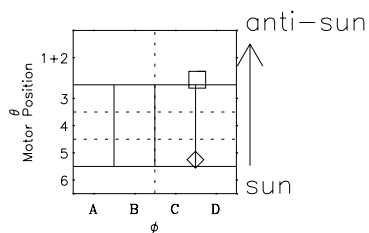

# Galileo EPD Real-Time Omni 97124

Software Version: RTLINE\_OMNI V 1.20  
Data Production: 06-03-00  
Plot Production: Sat Sep 15 05:17:29 2001

◇ = Jupiter look direction  
□ = Corotation look direction