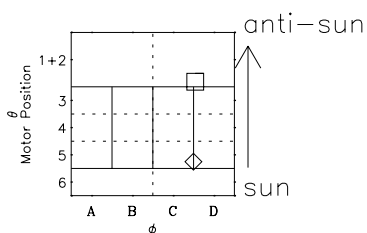

Galileo EPD Real-Time Omni 97124

Software Version: RTLINE_OMNI V 1.20
Data Production: 06-03-00
Plot Production: Sat Sep 15 05:17:27 2001

- ◇ = Jupiter look direction
- = Corotation look direction