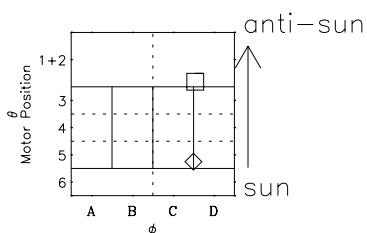

Galileo EPD Real-Time Six-Sector 97124

Software Version: RTLINE_R6 V 1.20
Data Production: 06-03-00
Plot Production: Sat Sep 15 05:17:41 2001

◇ = Jupiter look direction
□ = Corotation look direction