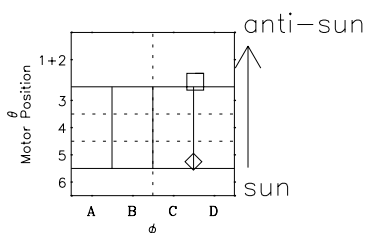

Galileo EPD Real-Time Six-Sector 97124

Software Version: RTLINE_R6 V 1.20
Data Production: 06-03-00
Plot Production: Sat Sep 15 05:17:40 2001

◇ = Jupiter look direction
□ = Corotation look direction