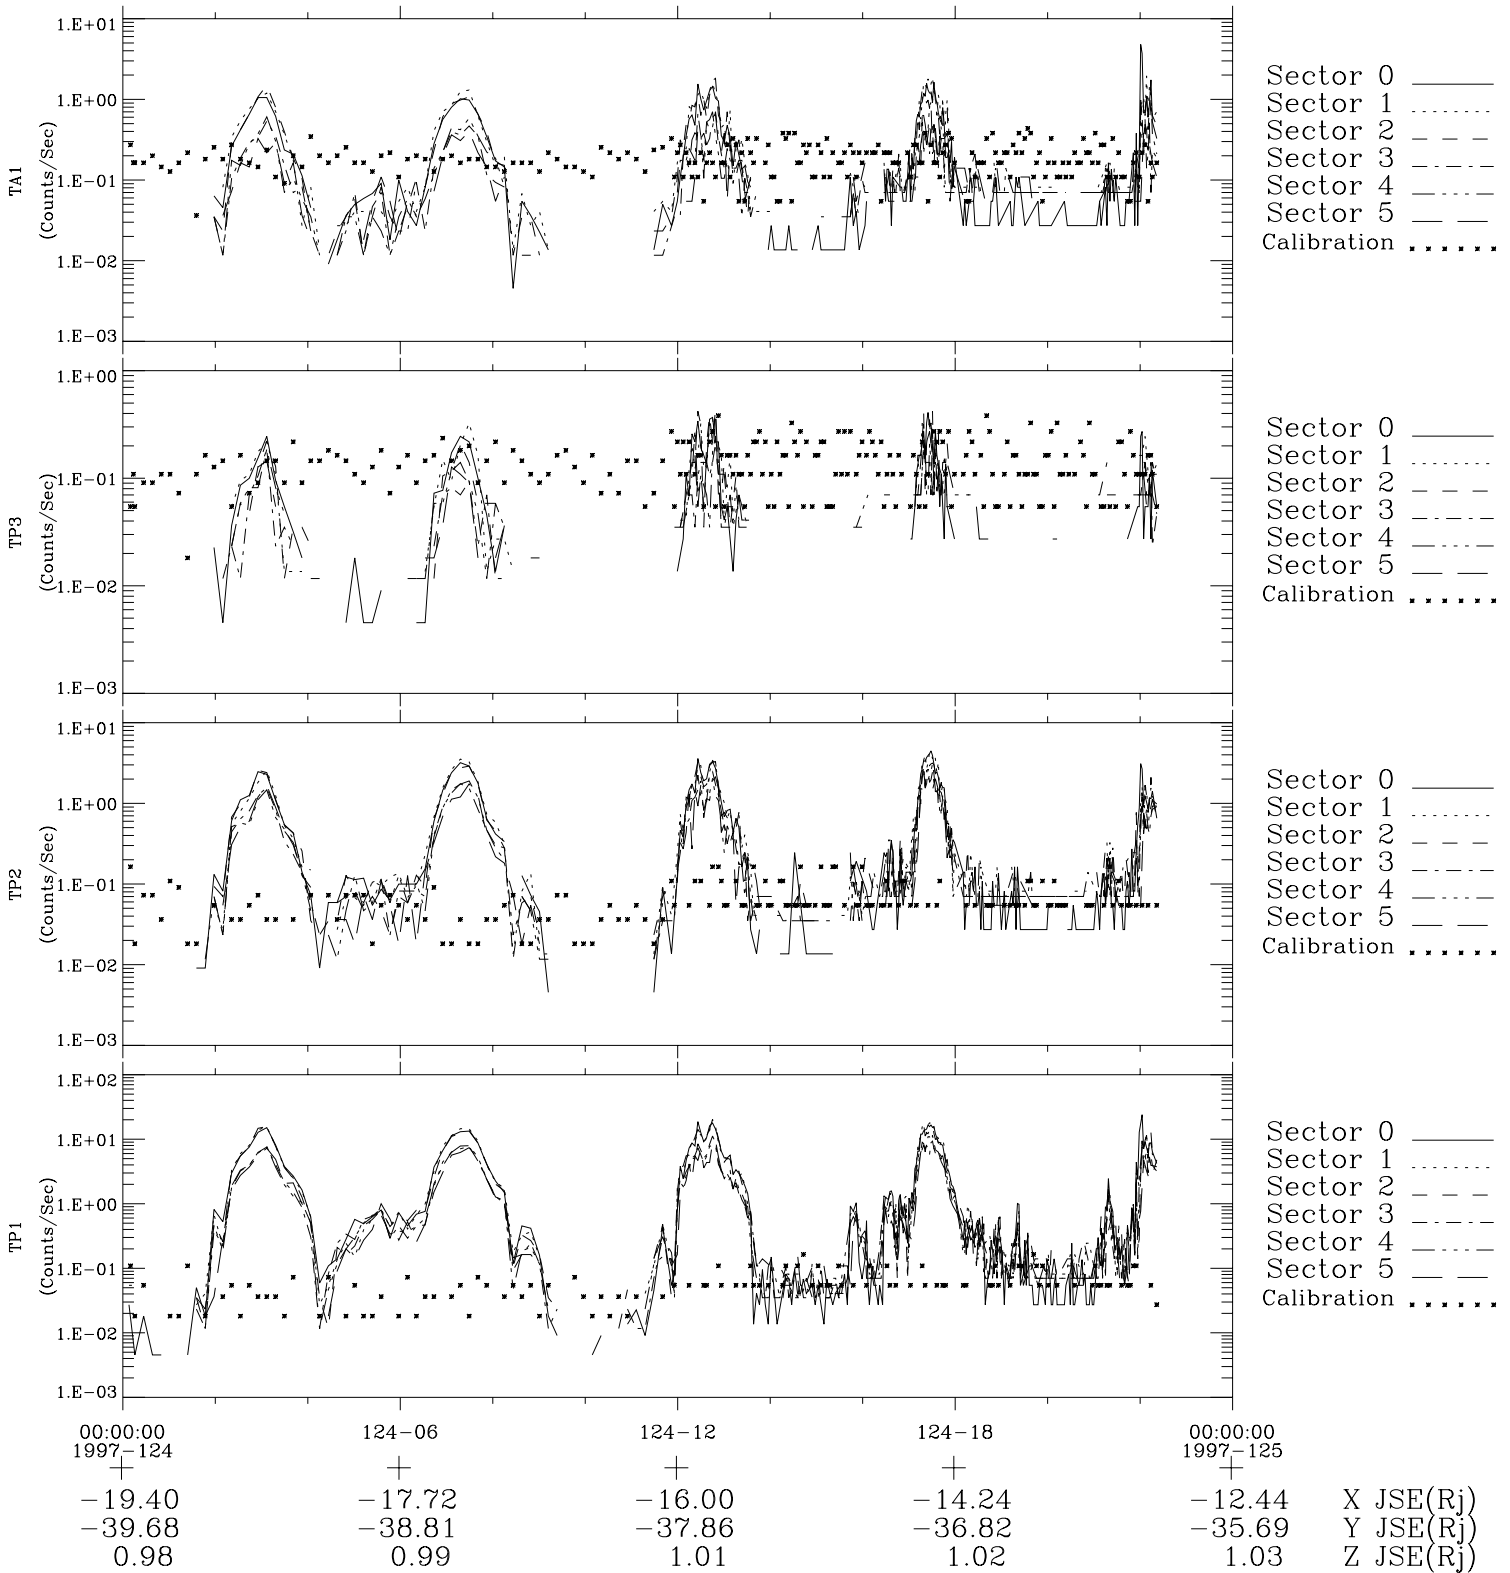

Galileo EPD Real-Time Six-Sector 97124

Software Version: RTLINE_R6 V 1.20
Data Production: 06-03-00
Plot Production: Sat Sep 15 05:17:40 2001

◇ = Jupiter look direction
□ = Corotation look direction