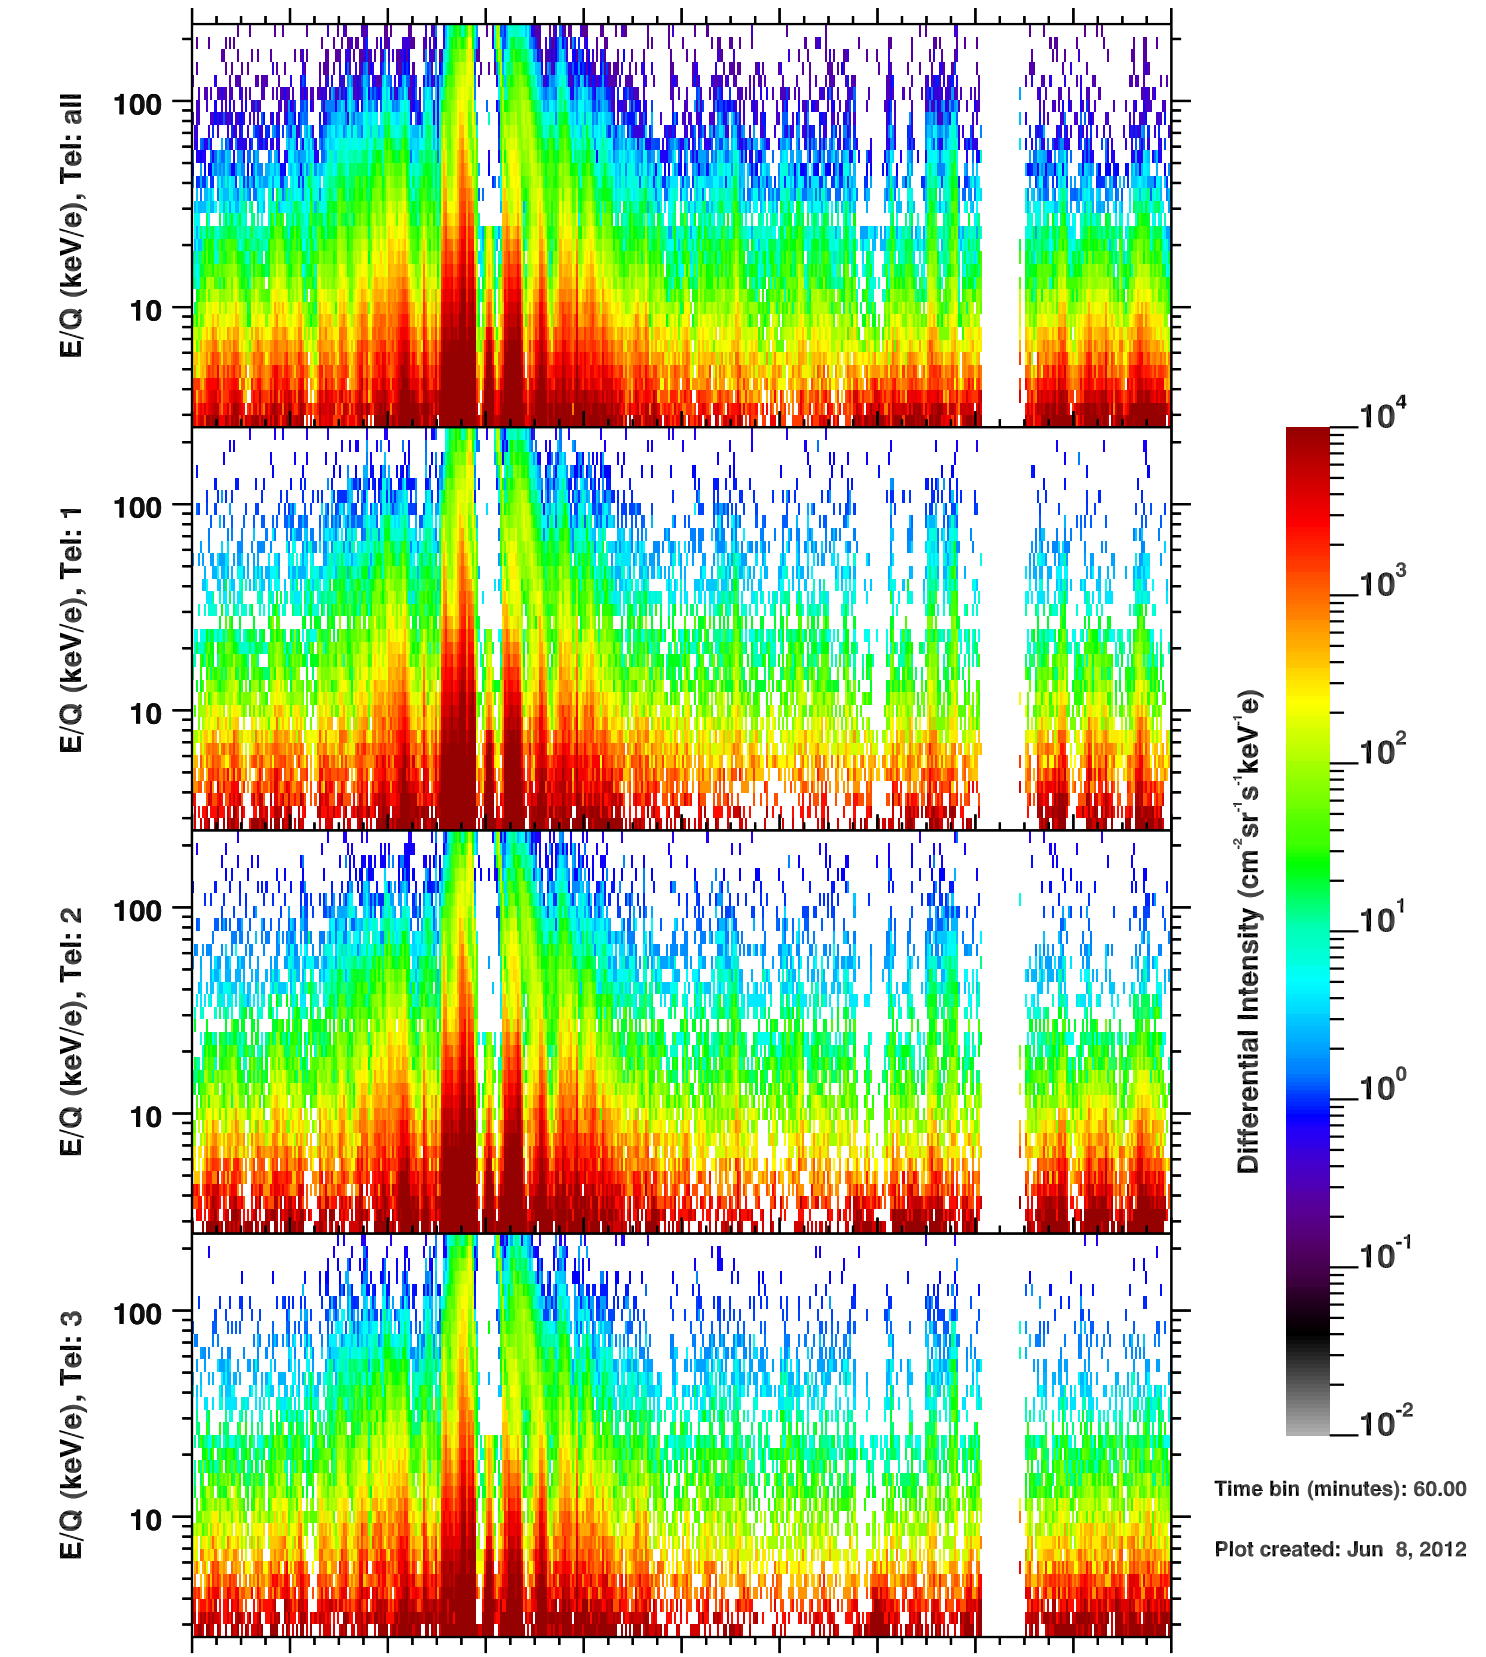

Cassini/CHEMS | H+ Flux

Time bin (minutes): 60.00

Plot created: Jun 8, 2012

| | 240 | 242 | 244 | 246 | 248 | 250 | 252 | 254 | 256 | 258 | 260 |
|-----------|------|------|------|-----|------|------|------|------|------|------|------|
| R(Rs) | 39.1 | 32.7 | 22.2 | 3.7 | 21.2 | 32.1 | 38.7 | 42.4 | 43.6 | 42.5 | 38.9 |
| Lat(°) | -3.3 | -3.7 | -4.3 | 0.5 | 0.0 | -1.2 | -1.8 | -2.2 | -2.6 | -3.0 | -3.4 |
| LT(dec.h) | 19.2 | 19.7 | 20.6 | 4.5 | 16.1 | 17.1 | 17.6 | 18.0 | 18.4 | 18.8 | 19.2 |