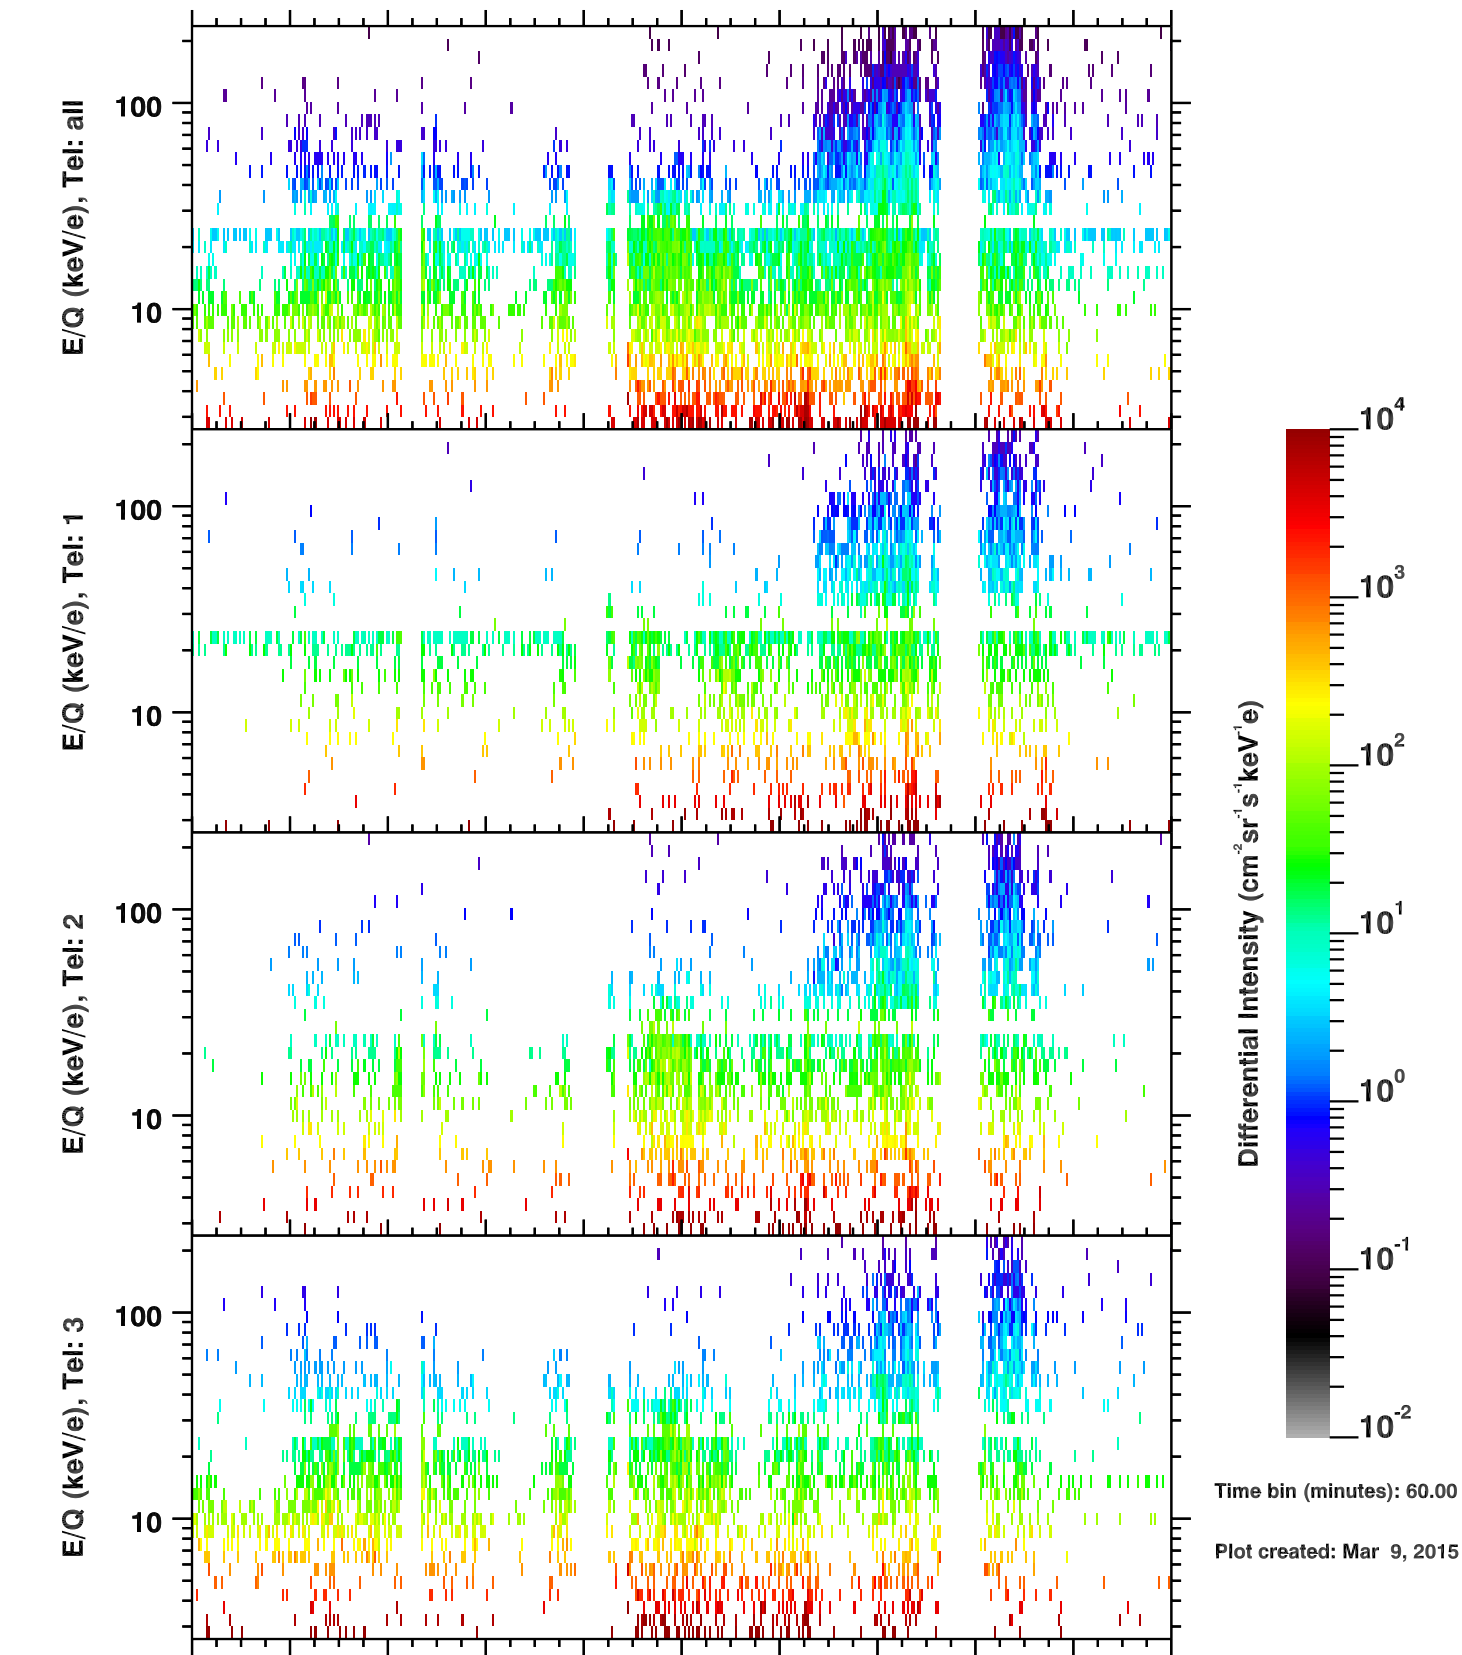

Cassini/CHEMS | He+ Flux

Time bin (minutes): 60.00

Plot created: Mar 9, 2015

	280	282	284	286	288	290	292	294	296	298	300
R(Rs)	52.8	51.6	49.1	45.3	40.0	33.0	23.9	13.6	14.6	25.7	36.1
Lat($^{\circ}$)	40.2	40.3	39.7	38.1	35.2	29.4	17.1	-17.9	-21.0	8.1	17.8
LT(dec.h)	5.3	5.9	6.5	7.1	7.9	8.9	10.2	13.1	21.8	0.5	1.6