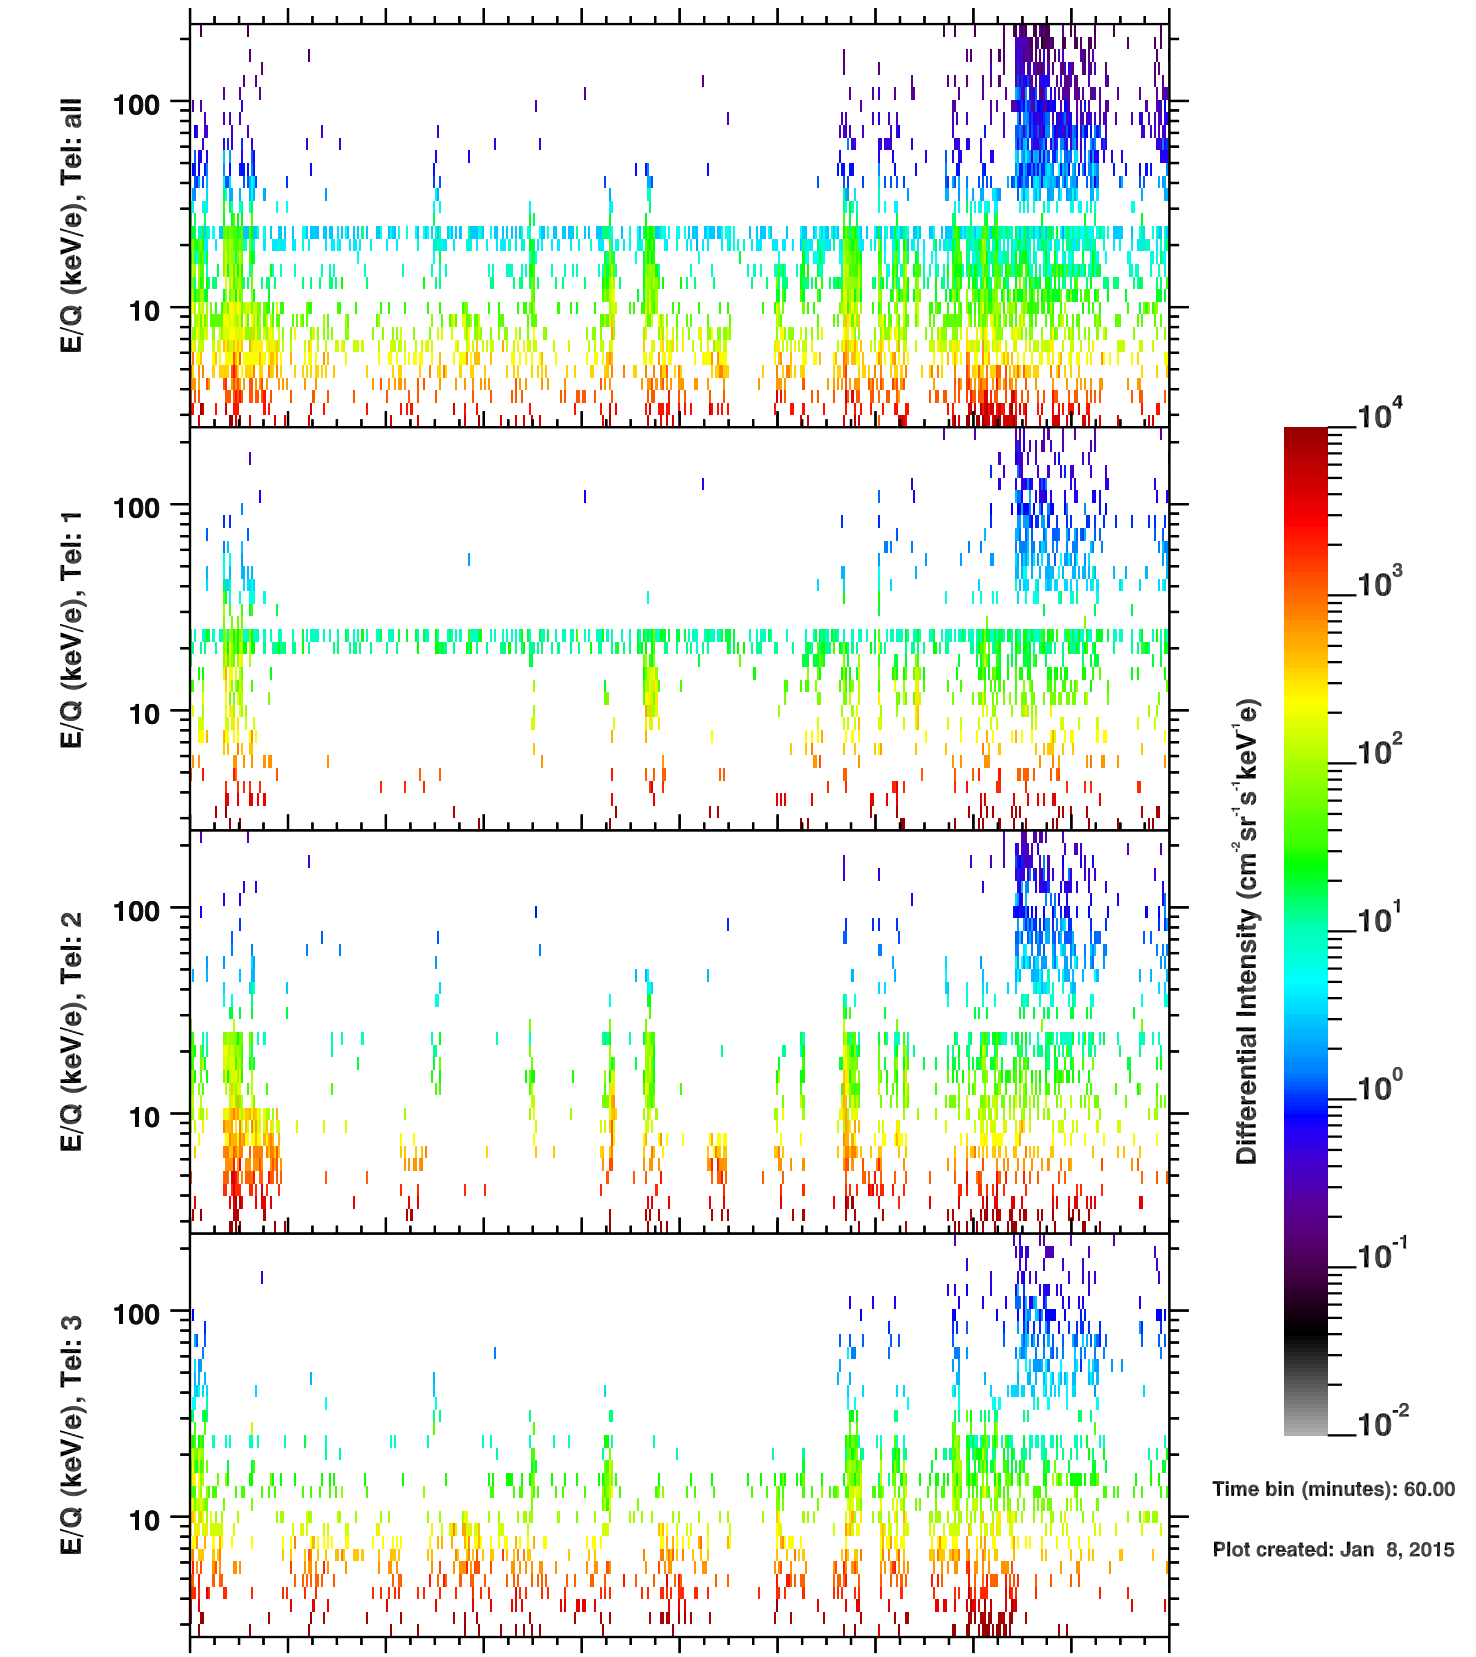

Cassini/CHEMS | He+ Flux

Time bin (minutes): 60.00

Plot created: Jan 8, 2015

	180	182	184	186	188	190	192	194	196	198	200
R(Rs)	47.9	49.2	49.4	48.4	46.2	42.9	38.2	32.1	24.6	17.0	15.8
Lat($^{\circ}$)	46.5	46.1	44.6	41.9	38.1	32.9	25.5	14.7	-3.2	-34.9	-31.1
LT(dec.h)	5.7	6.5	7.3	8.0	8.7	9.4	10.1	10.9	12.1	14.6	21.5