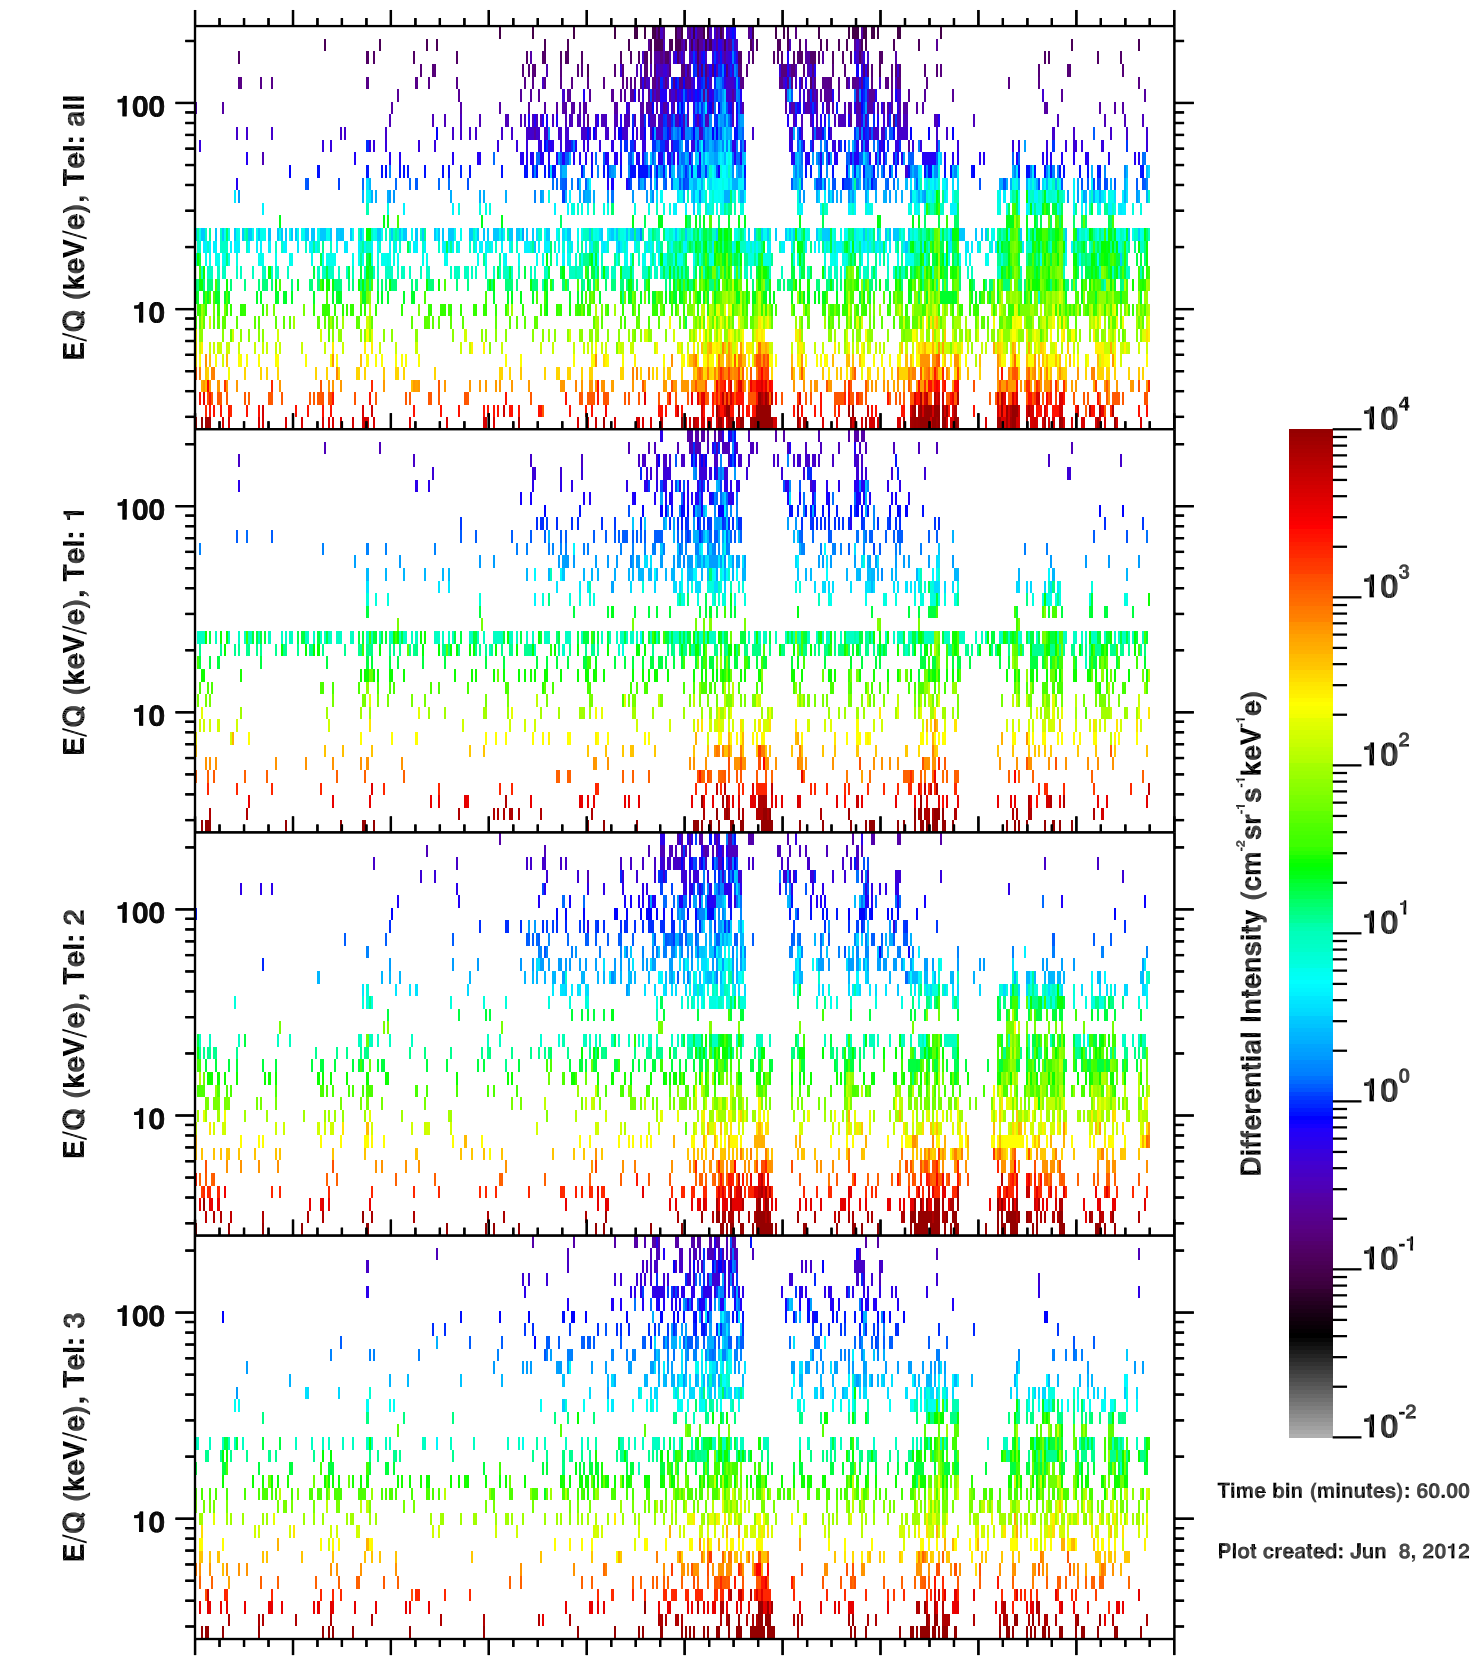

Cassini/CHEMS | He+ Flux

Time bin (minutes): 60.00

Plot created: Jun 8, 2012

	40	42	44	46	48	50	52	54	56	58	60
R(Rs)	43.8	44.2	42.3	37.9	30.5	18.3	7.7	24.5	35.4	43.0	48.3
Lat(°)	0.3	0.3	0.3	0.3	0.3	0.3	-0.1	0.2	0.3	0.3	0.3
LT(dec.h)	17.9	18.3	18.7	19.1	19.7	20.9	10.9	14.9	15.8	16.3	16.7